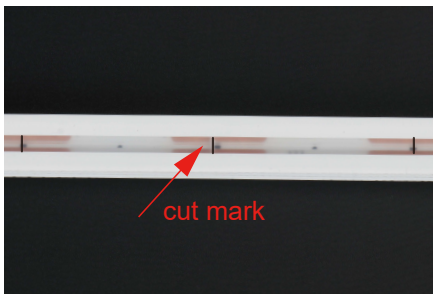

Flex Led Neon Light

N1010D

Product Specification

LED strip colloid specifications comparison

Materials	Silicone flexible led strip	PVC flexible led strip	Notes
Main parameters			
Colloid features in -40°C	No crack after 30 days	Totally cracked	The low temperature resistant of silicone is superior than PVC or epoxy materials
Colloid features in 120°C	No obvious change after 72 hours	Colloid changed into yellow and deformed after 2 hours	The high temperature resistant of silicone is superior than PVC or epoxy
Colloid features in 180°C	No obvious change after 72 hours	Colloid changed into brown and some melted after 20 minutes	Over 150°C, PVC is easily hydrolyzed, Viscosity becomes weaken and easily seperated
Steadily lighted in Seawater for 72 hours	No obvious change	Serious atomization on the surface	The waterproof grade of silicone led strip can reach to IP67, high resistance to acidic alkali and salt properties
Thermal conductivity	Good thermal conductivity	No thermal conductivity	Pvc and epoxy cannot conduct heat, while silicone has good thermal conductivity

Model Number	N1010D	Size (mm)	10*10
PCB Limited (mm)	8mm	IP Grade	IP67
Working Temperature	-20 to 50°C	N.W.(G/M)	84g

Dimensions of light

Recommend LED strip parameters

SMD2835, 120 LED/meter									
Part number	Color	Luneh/M (LEDS)	Lumen/M (with neon tube)	Cut every (LEDS)	LED Qty/M	Voltage	Power/M	PCB Width	Packing/M
SUR-2835FWW120-24V	WW	1000	760	6	120	24V	10W	8mm	5 Meters/reel
SUR-2835FNW120-24V	NW	1100	840						
SUR-2835FCW120-24V	CW	1150	880						

Product system solutions

Cut mark

Remarks: There is a transparent window at the bottom of the light strip,

Make precise vertical cuts at the exact cut position of the light strip.

Please do not arbitrarily cut or cut into a bevel and arc section.