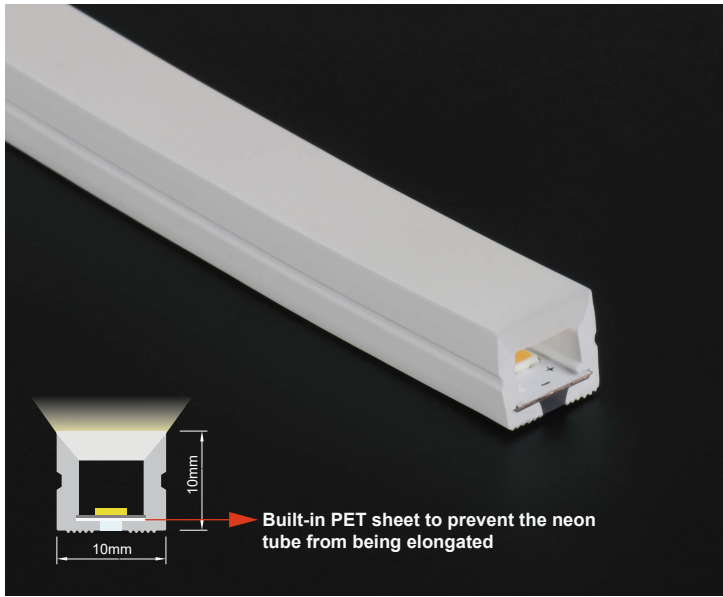

Specification

Horizontal Bending (Silicone)