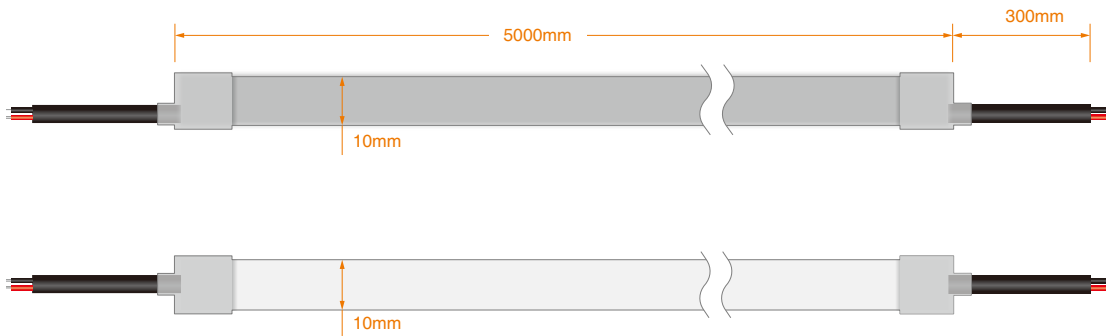

Flex Led Neon Light

N1010D

Product Specification

LED strip colloid specifications comparison

Materials	Silicone flexible led strip	PVC flexible led strip	Notes
Main parameters			
Colloid features in -40°C	No crack after 30 days	Totally cracked	The low temperature resistant of silicone is superior than PVC or epoxy materials
Colloid features in 120°C	No obvious change after 72 hours	Colloid changed into yellow and deformed after 2 hours	The high temperature resistant of silicone is superior than PVC or epoxy
Colloid features in 180°C	No obvious change after 72 hours	Colloid changed into brown and some melted after 20 minutes	Over 150°C, PVC is easily hydrolyzed, Viscosity becomes weaken and easily seperated
Steadily lighted in Seawater for 72 hours	No obvious change	Serious atomization on the surface	The waterproof grade of silicone led strip can reach to IP67, high resistance to acidic alkali and salt properties
Thermal conductivity	Good thermal conductivity	No thermal conductivity	Pvc and epoxy cannot conduct heat, while silicone has good thermal conductivity

Model Number	N1010D	Size (mm)	10*10
PCB Limited (mm)	8mm	IP Grade	IP67
Working Temperature	-20 to 50°C	N.W.(G/M)	84g

Dimensions of light

Recommend LED strip parameters

SMD2835, 120 LED/meter									
Part number	Color	Luneh/M (LEDS)	Lumen/M (with neon tube)	Cut every (LEDS)	LED Qty/M	Voltage	Power/M	PCB Width	Packing/M
SUR-2835FWW120-24V	WW	1000	760	6	120	24V	10W	8mm	5 Meters/reel
SUR-2835FNW120-24V	NW	1100	840						
SUR-2835FCW120-24V	CW	1150	880						

Installation accessories

Cables and Connectors

End Cap with Hole

End Cap

Mounting clip (Optional)

Glue

Installation

This product is suitable for surface mounting or embedded sealing installation. Recommended slot size: Width 16mm, Depth 15mm, gently press the neon sleeve into the slot.