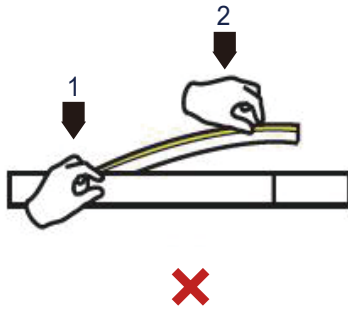

Product system solutions

Cut mark

Remarks: There is a transparent window at the bottom of the light strip,

Make precise vertical cuts at the exact cut position of the light strip.

Please do not arbitrarily cut or cut into a bevel and arc section.

Installation accessories

Cables and Connectors

End Cap with Hole

End Cap

Mounting clip (Optional)

Glue

Installation

This product is suitable for surface mounting or embedded sealing installation. Recommended slot size: Width 16mm, Depth 15mm, gently press the neon sleeve into the slot.

Installation of carrier

1. When installing the LED strip, install it from both ends at the same time, installation from one direction is prohibited.

⚠ If the length of LED strip is over 2m, it is recommended to install by two persons.