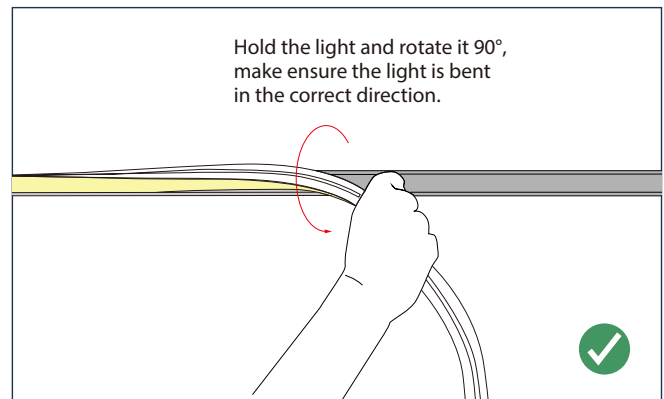

Product system solutions

Cut mark

Remarks: There is a transparent window at the bottom of the light strip,

Make precise vertical cuts at the exact cut position of the light strip.

Please do not arbitrarily cut or cut into a bevel and arc section.

Installation of carrier

1. When installing the LED strip, install it from both ends at the same time, installation from one direction is prohibited.

⚠ If the length of LED strip is over 2m, it is recommended to install by two persons.

2. Use tool to disassemble carefully, and do not pull the LED strip directly.

⚠ If the length of LED strip is over 2m, it is recommended to disassemble by two persons.

Cautions

- Please notice that the strips are not bendable to all directions. As the appropriate specific shape and degree, please follow the following instruction.
- LED strips are low voltage products, you must use the power supply (transformer). Please don't connect the led strip directly to the AC 110V or AC 220V. Otherwise, it will burn out the LED strips and lead to safety (security) accidents.
- Please read the specifications thoroughly before installation by professional staff to make sure the safe use.

Wrong bending way

Correct bending way

Package of neon strip (5M/Roll)