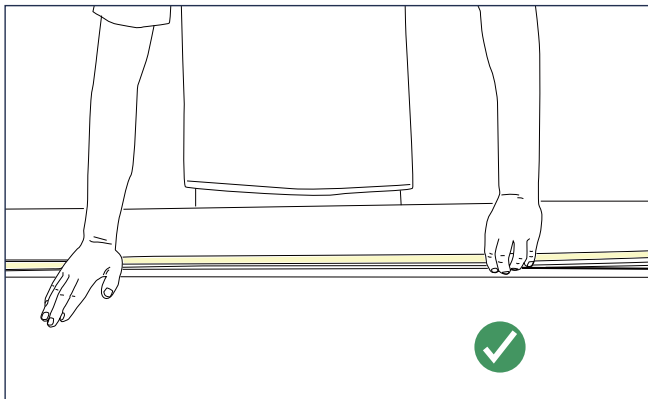

Correct bending way