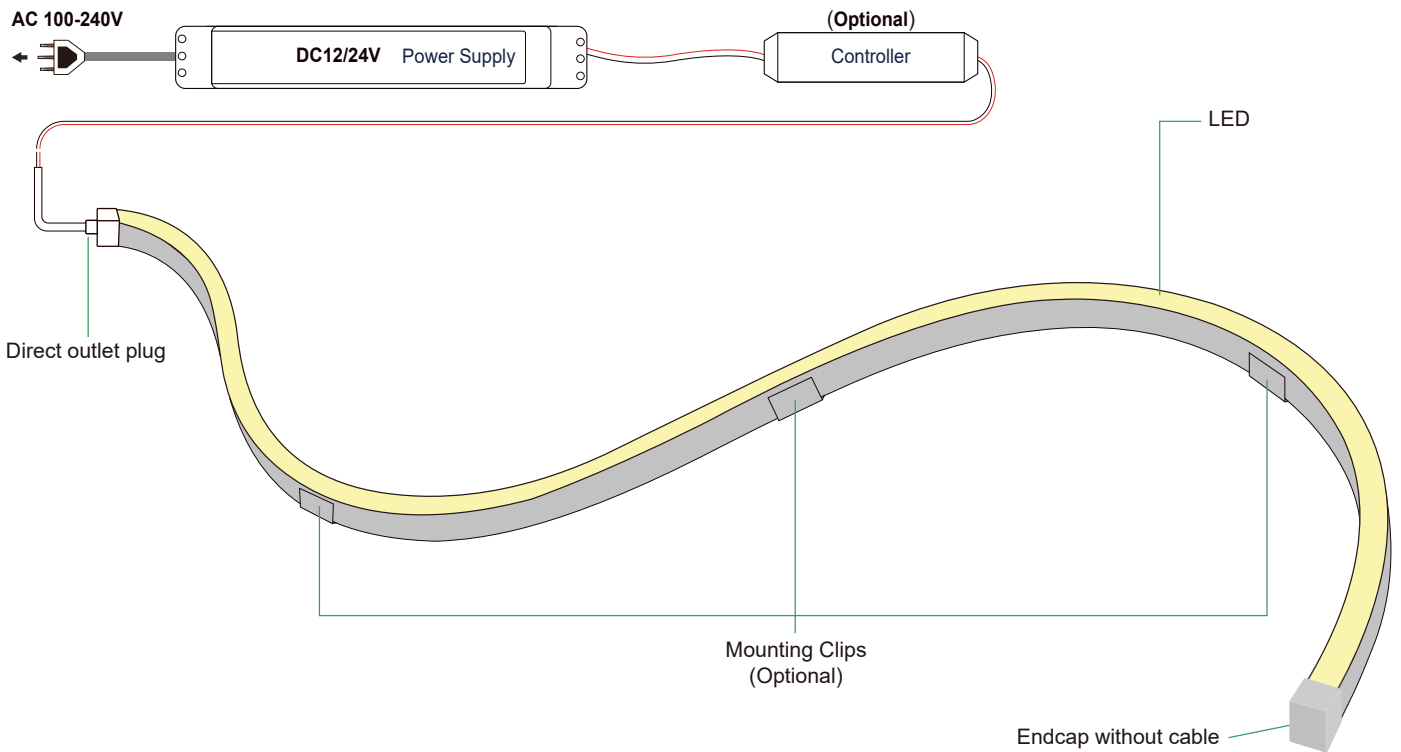

Model Number	N1010D	Size (mm)	10*10
PCB Limited (mm)	8mm	IP Grade	IP67
Working Temperature	-20 to 50°C	N.W.(G/M)	84g

Dimensions of light

Recommend LED strip parameters

SMD2835, 120 LED/meter									
Part number	Color	Luneh/M (LEDS)	Lumen/M (with neon tube)	Cut every (LEDS)	LED Qty/M	Voltage	Power/M	PCB Width	Packing/M
SUR-2835FWW120-24V	WW	1000	760	6	120	24V	10W	8mm	5 Meters/reel
SUR-2835FNW120-24V	NW	1100	840						
SUR-2835FCW120-24V	CW	1150	880						

Product system solutions

Cut mark

Remarks: There is a transparent window at the bottom of the light strip,

Make precise vertical cuts at the exact cut position of the light strip.

Please do not arbitrarily cut or cut into a bevel and arc section.

Installation accessories

Cables and Connectors

End Cap with Hole

End Cap

Mounting clip (Optional)

Glue

Installation

This product is suitable for surface mounting or embedded sealing installation. Recommended slot size: Width 16mm, Depth 15mm, gently press the neon sleeve into the slot.

Installation of carrier

1. When installing the LED strip, install it from both ends at the same time, installation from one direction is prohibited.

⚠ If the length of LED strip is over 2m, it is recommended to install by two persons.