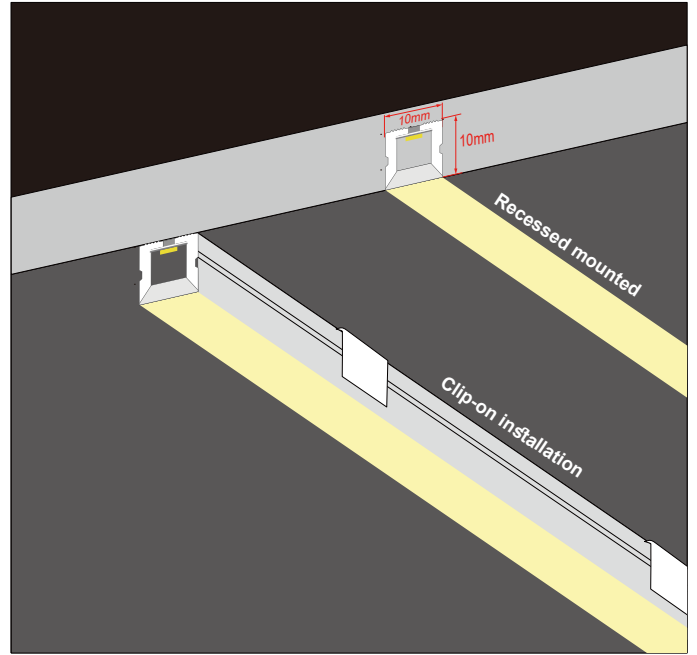

Model Number	N1010D	Size (mm)	10*10
PCB Limited (mm)	8mm	IP Grade	IP67
Working Temperature	-20 to 50°C	N.W.(G/M)	84g

Dimensions of light

Recommend LED strip parameters

SMD2835, 120 LED/meter									
Part number	Color	Luneh/M (LEDS)	Lumen/M (with neon tube)	Cut every (LEDS)	LED Qty/M	Voltage	Power/M	PCB Width	Packing/M
SUR-2835FWW120-24V	WW	1000	760	6	120	24V	10W	8mm	5 Meters/reel
SUR-2835FNW120-24V	NW	1100	840						
SUR-2835FCW120-24V	CW	1150	880						

Product system solutions

Cut mark

Remarks: There is a transparent window at the bottom of the light strip,

Make precise vertical cuts at the exact cut position of the light strip.

Please do not arbitrarily cut or cut into a bevel and arc section.

Installation accessories

Cables and Connectors

End Cap with Hole

End Cap

Mounting clip (Optional)

Glue

Installation

This product is suitable for surface mounting or embedded sealing installation. Recommended slot size: Width 16mm, Depth 15mm, gently press the neon sleeve into the slot.

Installation of carrier

1. When installing the LED strip, install it from both ends at the same time, installation from one direction is prohibited.

⚠ If the length of LED strip is over 2m, it is recommended to install by two persons.