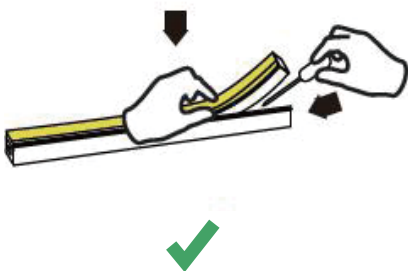

Product system solutions

Cut mark

Remarks: There is a transparent window at the bottom of the light strip,

Make precise vertical cuts at the exact cut position of the light strip.

Please do not arbitrarily cut or cut into a bevel and arc section.

Installation accessories

Cables and Connectors

End Cap with Hole

End Cap

Mounting clip (Optional)

Glue

Installation

This product is suitable for surface mounting or embedded sealing installation. Recommended slot size: Width 16mm, Depth 15mm, gently press the neon sleeve into the slot.

Installation of carrier

1. When installing the LED strip, install it from both ends at the same time, installation from one direction is prohibited.

⚠ If the length of LED strip is over 2m, it is recommended to install by two persons.

2. Use tool to disassemble carefully, and do not pull the LED strip directly.

⚠ If the length of LED strip is over 2m, it is recommended to disassemble by two persons.

Cautions

- Please notice that the strips are not bendable to all directions. As the appropriate specific shape and degree, please follow the following instruction.
- LED strips are low voltage products, you must use the power supply (transformer). Please don't connect the led strip directly to the AC 110V or AC 220V. Otherwise, it will burn out the LED strips and lead to safety (security) accidents.
- Please read the specifications thoroughly before installation by professional staff to make sure the safe use.