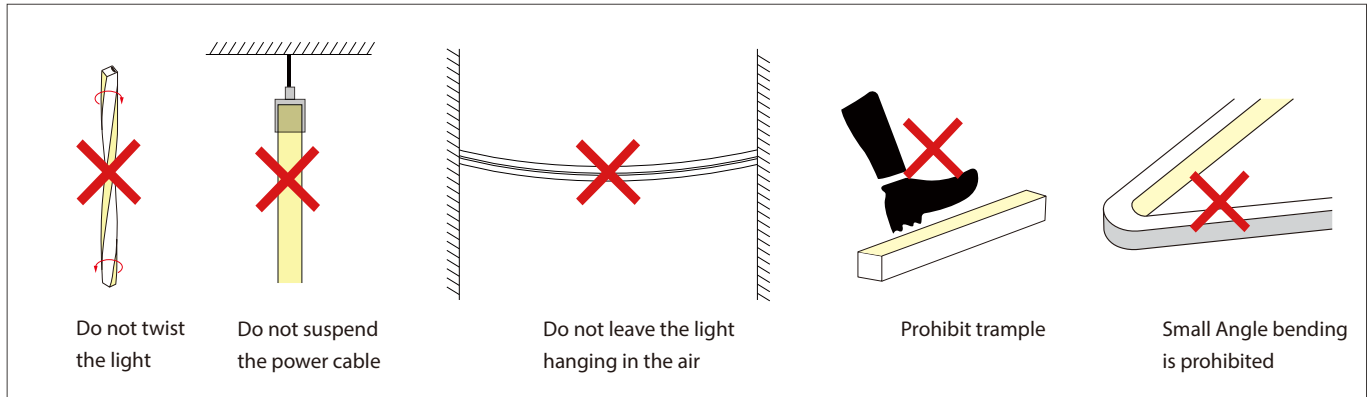

Cautions

- Please notice that the strips are not bendable to all directions. As the appropriate specific shape and degree, please follow the following instruction.
- LED strips are low voltage products, you must use the power supply (transformer). Please don't connect the led strip directly to the AC 110V or AC 220V. Otherwise, it will burn out the LED strips and lead to safety (security) accidents.
- Please read the specifications thoroughly before installation by professional staff to make sure the safe use.

Wrong bending way