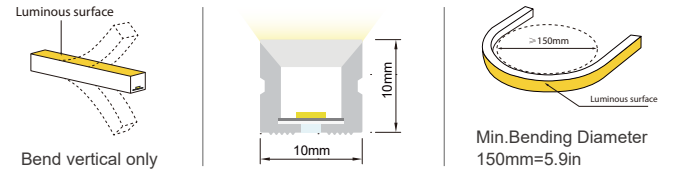

IP67 Protection	Flame Resistant	UV Resistant	Solvents Resistant	Saltwater Resistant
Dirt Resistant	CRI90	3 Years Warranty	Ambient Working 50°C -20°C	Anti Yellowing

Model Number	N1010D	Size (mm)	10*10
PCB Limited (mm)	8mm	IP Grade	IP67
Working Temperature	-20 to 50°C	N.W.(G/M)	84g