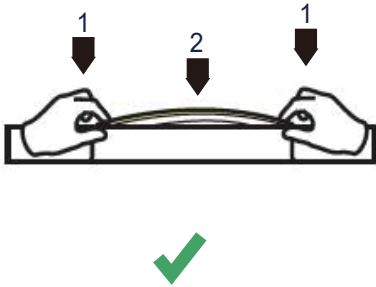

Product system solutions

Cut mark

Remarks: There is a transparent window at the bottom of the light strip,

Make precise vertical cuts at the exact cut position of the light strip.

Please do not arbitrarily cut or cut into a bevel and arc section.

Installation accessories

Cables and Connectors

End Cap with Hole

End Cap

Mounting clip (Optional)

Glue

Installation

This product is suitable for surface mounting or embedded sealing installation. Recommended slot size: Width 16mm, Depth 15mm, gently press the neon sleeve into the slot.

Installation of carrier

1. When installing the LED strip, install it from both ends at the same time, installation from one direction is prohibited.

⚠ If the length of LED strip is over 2m, it is recommended to install by two persons.