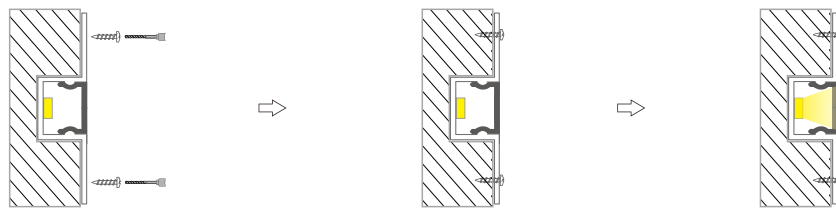

## Recessed LED Aluminum Profile-W4010(Plaster Construction)

**Customized Color can be ordered**

LED Aluminum profile 1~3meter

### Service Environment and Installation:

Down Lighting

Wall Side Lighting

Frosted PC Cover