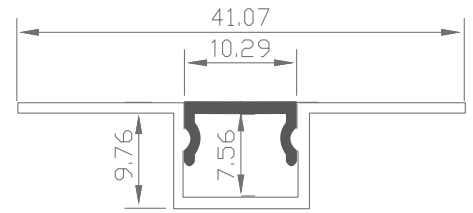

## Recessed LED Aluminum Profile-W4010(Plaster Construction)

**Customized Color can be ordered**

LED Aluminum profile 1~3meter