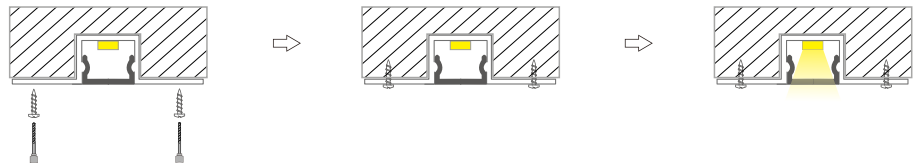

## Recessed LED Aluminum Profile-W4010(Plaster Construction)

**Customized Color can be ordered**

LED Aluminum profile 1~3meter

### Service Environment and Installation:

Down Lighting

Wall Side Lighting

Frosted PC Cover