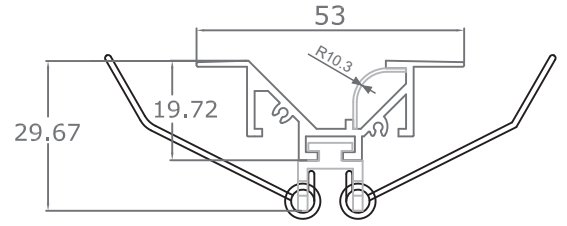

Recessed LED Aluminum Profile-C5320

Customized Color can be ordered

LED Aluminum profile 1~3meter

Frosted

PC Cover

Plastic Endcaps *2 + screws
1 with hole; 1 without hole.

Metal Mounting clip *2

Service Environment and Installation: