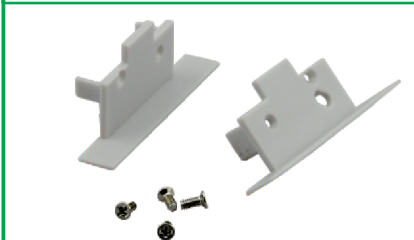

Recessed LED Aluminum Profile-C5320

Customized Color can be ordered

LED Aluminum profile 1~3meter

Frosted

PC Cover

Plastic Endcaps *2 + screws
1 with hole; 1 without hole.

Metal Mounting clip *2

Service Environment and Installation: