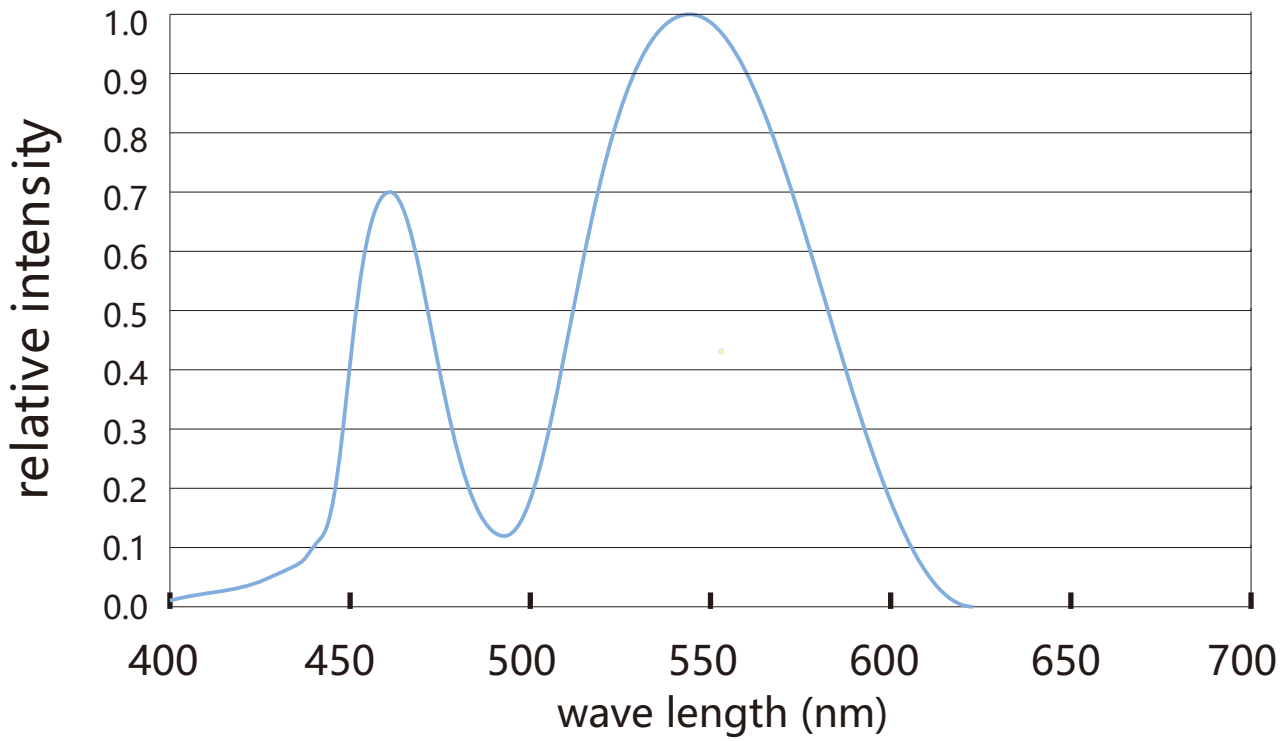

Features:

- Available in 24V DC maximum.
- Very bright & low power consumption.
- Operating temperature: -20°C to +50°C.
- Long life span LED lights 50,000 hours+.
- Adhesive back, peel & stick!
- Dimmable by controller or sensor switch.
- Non-waterproof, IP20.

IP20 non-waterproof

Applications:

Ideal for sign letters and channel letters, concealed lights, room lighting, equipment.

Assembly drawing:

Top View

Section

Parameter:

SUR-2835FW180-24V								
Size (mm)	Color	CRI	Cut every (LEDS)	LED Qty/M	Lumen/M	Voltage	Power/m	Packing/m
L5000*W10*H1.5	WW 	80	1	180	1300	24V	10W	5m/reel
	NW 				1350			
	CW 				1400			