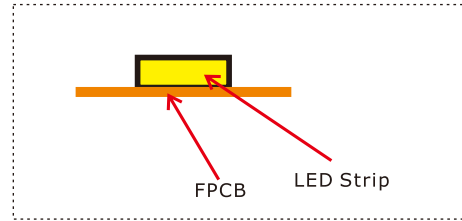

Features:

- Available in 24V DC maximum.
- Very bright & low power consumption.
- Operating temperature: -20°C to +50°C.
- Long life span LED lights 50,000 hours+.
- Adhesive back, peel & stick!
- Dimmable by controller or sensor switch.
- Non-waterproof, IP20.

IP20 non-waterproof

Applications:

Ideal for sign letters and channel letters, concealed lights, room lighting, equipment.

Assembly drawing:

Top View

Section

Parameter:

SUR-2835FW180-24V								
Size (mm)	Color	CRI	Cut every (LEDS)	LED Qty/M	Lumen/M	Voltage	Power/m	Packing/m
L5000*W10*H1.5	WW 	80	1	180	1300	24V	10W	5m/reel
	NW 				1350			
	CW 				1400			

for: white LED

Package:

1 reel/bag

25 bags/Inner Box

Inner box
size:25x26x31cm

50 Bags/Outer Box

Outer box
size:34x52x27cm

Package: 5 meters strip in one reel, one reel in one anti-static bag, 25 bags put into one carton, 2 inner boxes put into 1 carton .

How to connect flexible strip:

Below shows you how to connect the flexible strip to power supplies

Cautions:

When install the led strip, please note the installation technique. The led strip can be bent, but not distorted, as shown below: