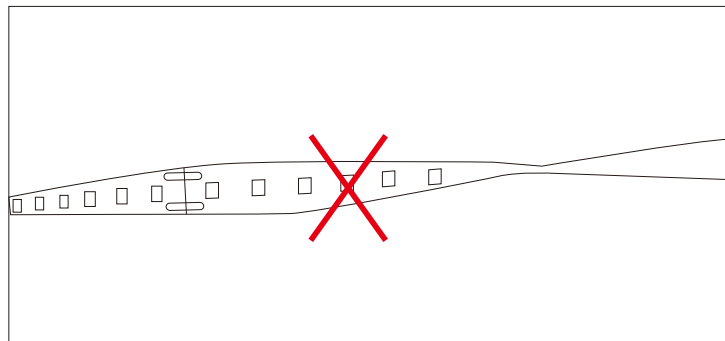

Cautions:

When install the led strip, please note the installation technique. The led strip can be bent, but not distorted, as shown below:

Distortion(Wrong)