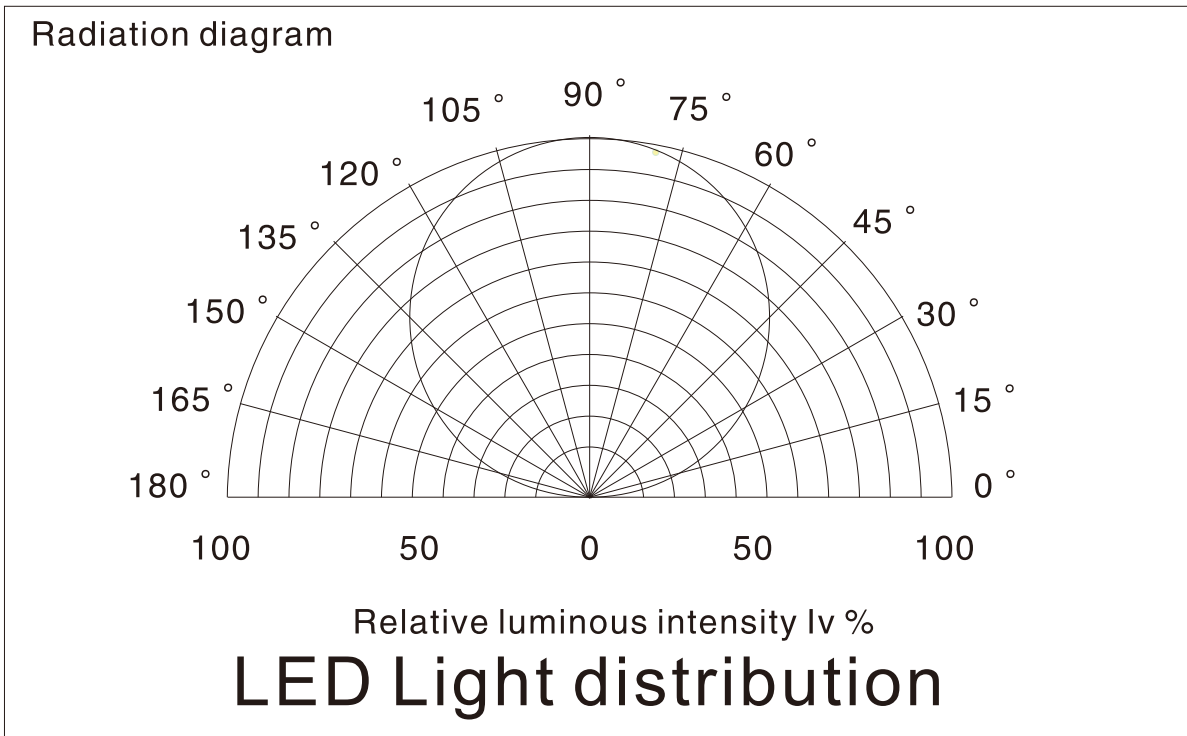

Features:

- Available in 24V DC maximum.
- Very bright & low power consumption.
- Operating temperature: -20°C to +50°C.
- Long life span LED lights 50,000 hours+.
- Adhesive back, peel & stick!
- Dimmable by controller or sensor switch.
- Non-waterproof, IP20.

IP20 non-waterproof

Applications:

Ideal for sign letters and channel letters, concealed lights, room lighting, equipment.

Assembly drawing:

Top View

Section

Parameter:

SUR-2835FW180-24V								
Size (mm)	Color	CRI	Cut every (LEDS)	LED Qty/M	Lumen/M	Voltage	Power/m	Packing/m
L5000*W10*H1.5	WW 	80	1	180	1300	24V	10W	5m/reel
	NW 				1350			
	CW 				1400			