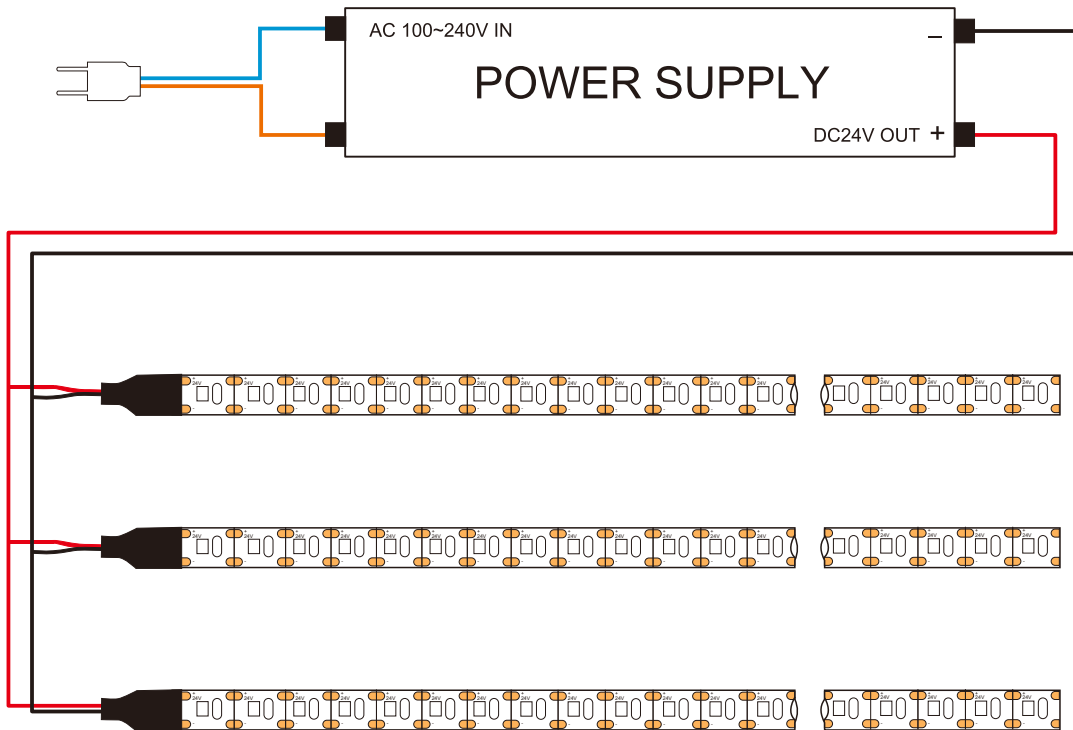

IP20 non-waterproof

Applications:

Ideal for sign letters and channel letters, concealed lights, room lighting, equipment.

Assembly drawing:

Top View

Section

Parameter:

SUR-2835FW180-24V								
Size (mm)	Color	CRI	Cut every (LEDS)	LED Qty/M	Lumen/M	Voltage	Power/m	Packing/m
L5000*W10*H1.5	WW 	80	1	180	1300	24V	10W	5m/reel
	NW 				1350			
	CW 				1400			

for: white LED

Package:

1 reel/bag

25 bags/Inner Box

Inner box
size:25x26x31cm

50 Bags/Outer Box

Outer box
size:34x52x27cm

Package: 5 meters strip in one reel, one reel in one anti-static bag, 25 bags put into one carton, 2 inner boxes put into 1 carton .

How to connect flexible strip:

Below shows you how to connect the flexible strip to power supplies

Cautions:

When install the led strip, please note the installation technique. The led strip can be bent, but not distorted, as shown below: