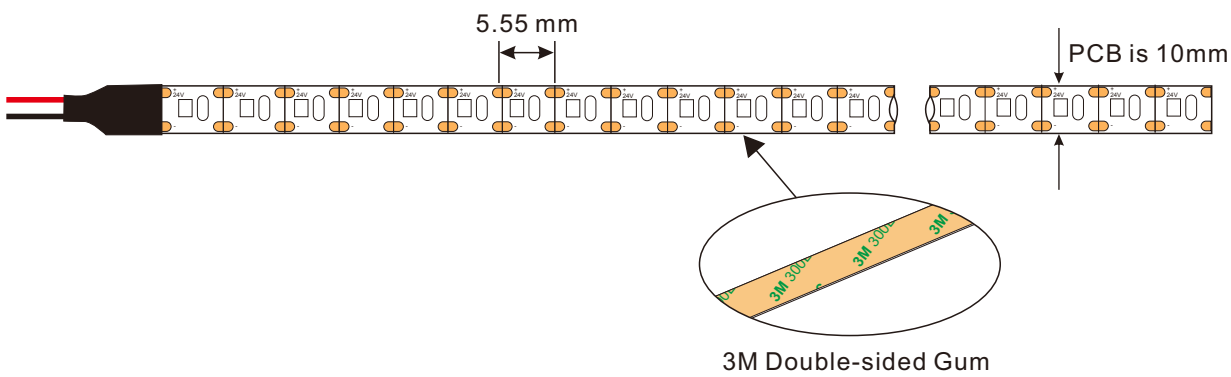

Features:

- Available in 24V DC maximum.
- Very bright & low power consumption.
- Operating temperature: -20°C to +50°C.
- Long life span LED lights 50,000 hours+.
- Adhesive back, peel & stick!
- Dimmable by controller or sensor switch.
- Non-waterproof, IP20.

IP20 non-waterproof

Applications:

Ideal for sign letters and channel letters, concealed lights, room lighting, equipment.

Assembly drawing:

Top View

Section

Parameter:

SUR-2835FW180-24V								
Size (mm)	Color	CRI	Cut every (LEDS)	LED Qty/M	Lumen/M	Voltage	Power/m	Packing/m
L5000*W10*H1.5	WW 	80	1	180	1300	24V	10W	5m/reel
	NW 				1350			
	CW 				1400			

for: white LED

Package:

1 reel/bag

25 bags/Inner Box

Inner box
size:25x26x31cm

50 Bags/Outer Box

Outer box
size:34x52x27cm

Package: 5 meters strip in one reel, one reel in one anti-static bag, 25 bags put into one carton, 2 inner boxes put into 1 carton .

How to connect flexible strip:

Below shows you how to connect the flexible strip to power supplies

Cautions:

When install the led strip, please note the installation technique. The led strip can be bent, but not distorted, as shown below: