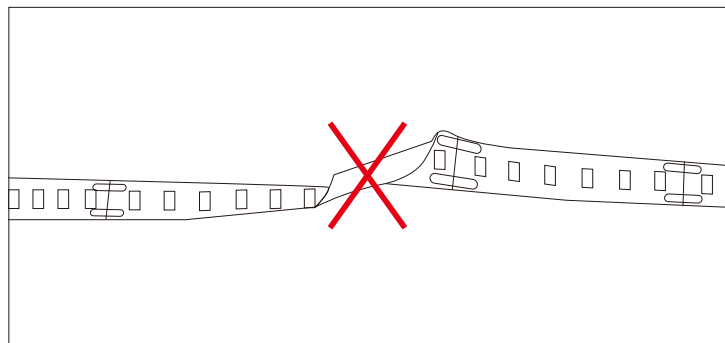

Cautions:

When install the led strip, please note the installation technique. The led strip can be bent, but not distorted, as shown below:

Distortion(Wrong)