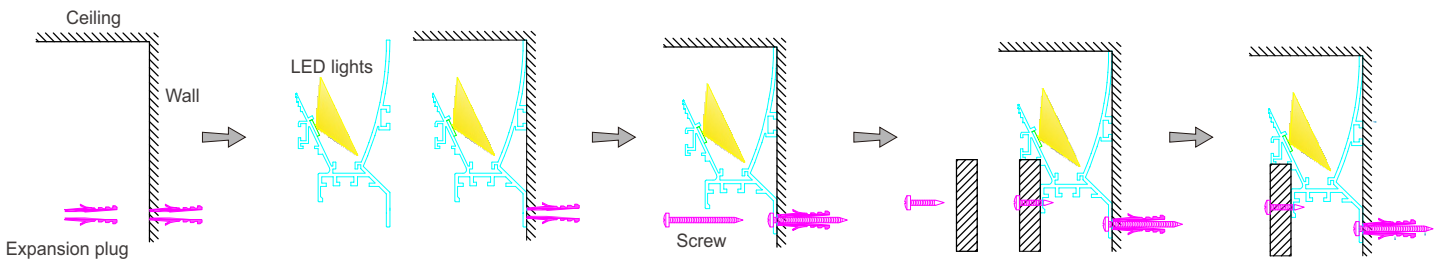

Surface Mounting LED Aluminum Profile W009

Features

- Material: Anodized Aluminum Extrusion
- Length: 1~3 meter
- Application: Surface
- Customized color can be ordered

Installation

On ceiling

On wall

Projects