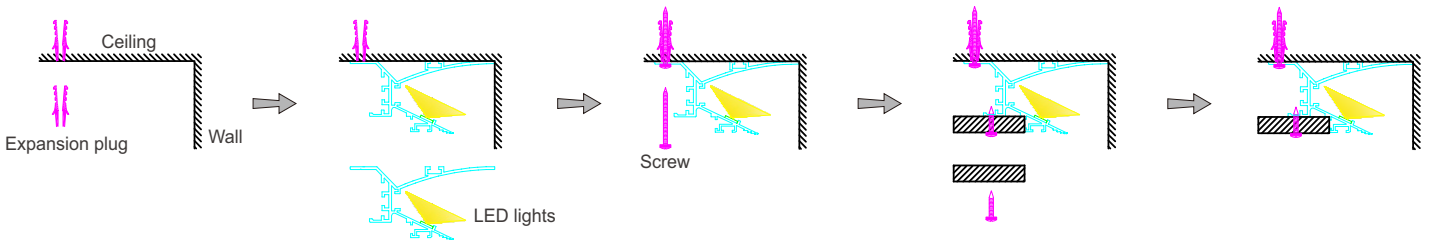

Installation

On ceiling