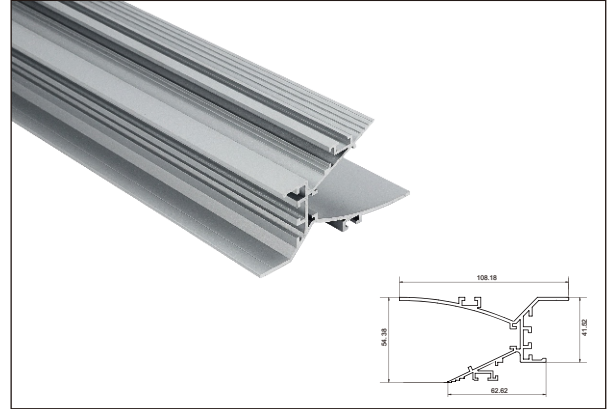

# Surface Mounting LED Aluminum Profile W009

## Features

- Material: Anodized Aluminum Extrusion
- Length: 1~3 meter
- Application: Surface
- Customized color can be ordered