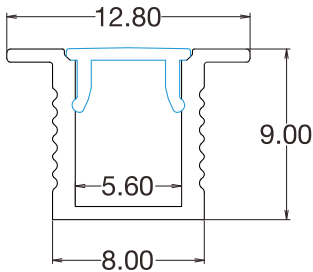

Recessed LED Aluminum Profile A1209

Features

- Internal Width: 5.6 mm
- Material: Anodized aluminum extrusion
- Length: 1-3 meter
- Dimension: 12.8*9 mm
- Application: Cabinet, supermarket, home furnishings
- Customized color can be ordered

Product Size

Standard Accessories

LED Aluminum profile
1-3 Meter

PC COVER

- A: Transparent
- B: Frosted
- C: Mikly

Light Through The
Lampshade

- A: Transparent
- B: Frosted
- C: Mikly

End Cap×2