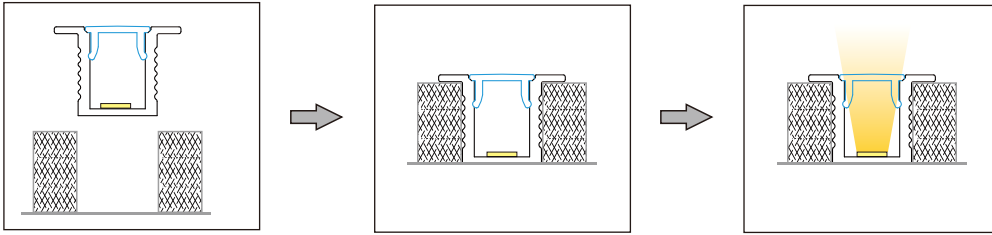

Recessed LED Aluminum Profile A1209

Features

- Internal Width: 5.6 mm
- Material: Anodized aluminum extrusion
- Length: 1-3 meter
- Dimension: 12.8*9 mm
- Application: Cabinet, supermarket, home furnishings
- Customized color can be ordered

Product Size

Standard Accessories

LED Aluminum profile
1-3 Meter

PC COVER

- A: Transparent
- B: Frosted
- C: Mikly

Light Through The
Lampshade

- A: Transparent
- B: Frosted
- C: Mikly

End Cap×2

- 1 with hole
- 1 without hole

Installation

PROJECT