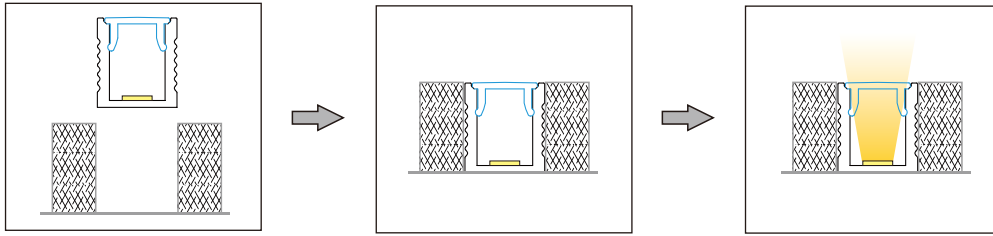

Installation