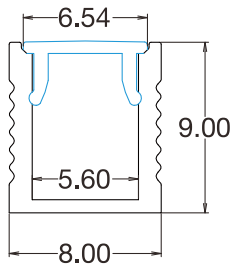

Recessed LED Aluminum Profile A0809

Features

- Internal Width: 5.6 mm
- Material: Anodized aluminum extrusion
- Length: 1–3 meter
- Dimension: 8*9 mm
- Application: Cabinet, supermarket, home furnishings
- Customized color can be ordered

Product Size

Standard Accessories

LED Aluminum profile
1–3 Meter

PC COVER

- A: Transparent
- B: Frosted
- C: Mikly

Light Through The
Lampshade

- A: Transparent
- B: Frosted
- C: Mikly

End Cap×2