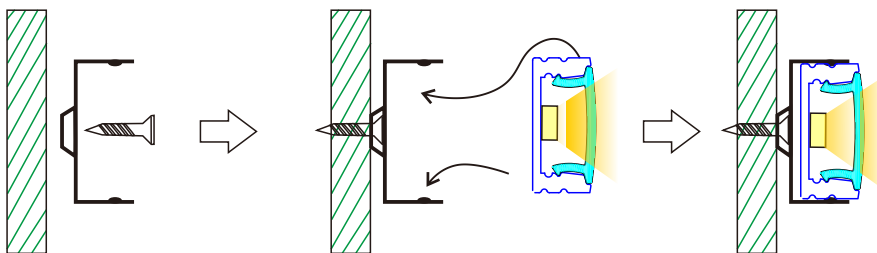

### LED Aluminum Profile A1707

- > Match Flexible LED Strips: up to 12mm wide.
- > Material: Anodized Aluminum Extrusion.
- > Cover: Transparent, Frosted, Milky PC Cover.
- > Length: 1 to 3 meter long.
- > Mounting: Surface.
- > Color: Silver, White, Black is available.
- > With male and female connector.

### 2835 Single color 120LED/METER

- > Input voltage: 12V/24VDC.
- > Power: 14.4W/M.
- > CCT: 3000K/4000K/6000K
- > CRI >80
- > Lumens: 1300~1600lm/M
- > Waterproof: IP20

### Service Environment and Installation:

1, With clip

2, With double-sided tap

Radiation diagram