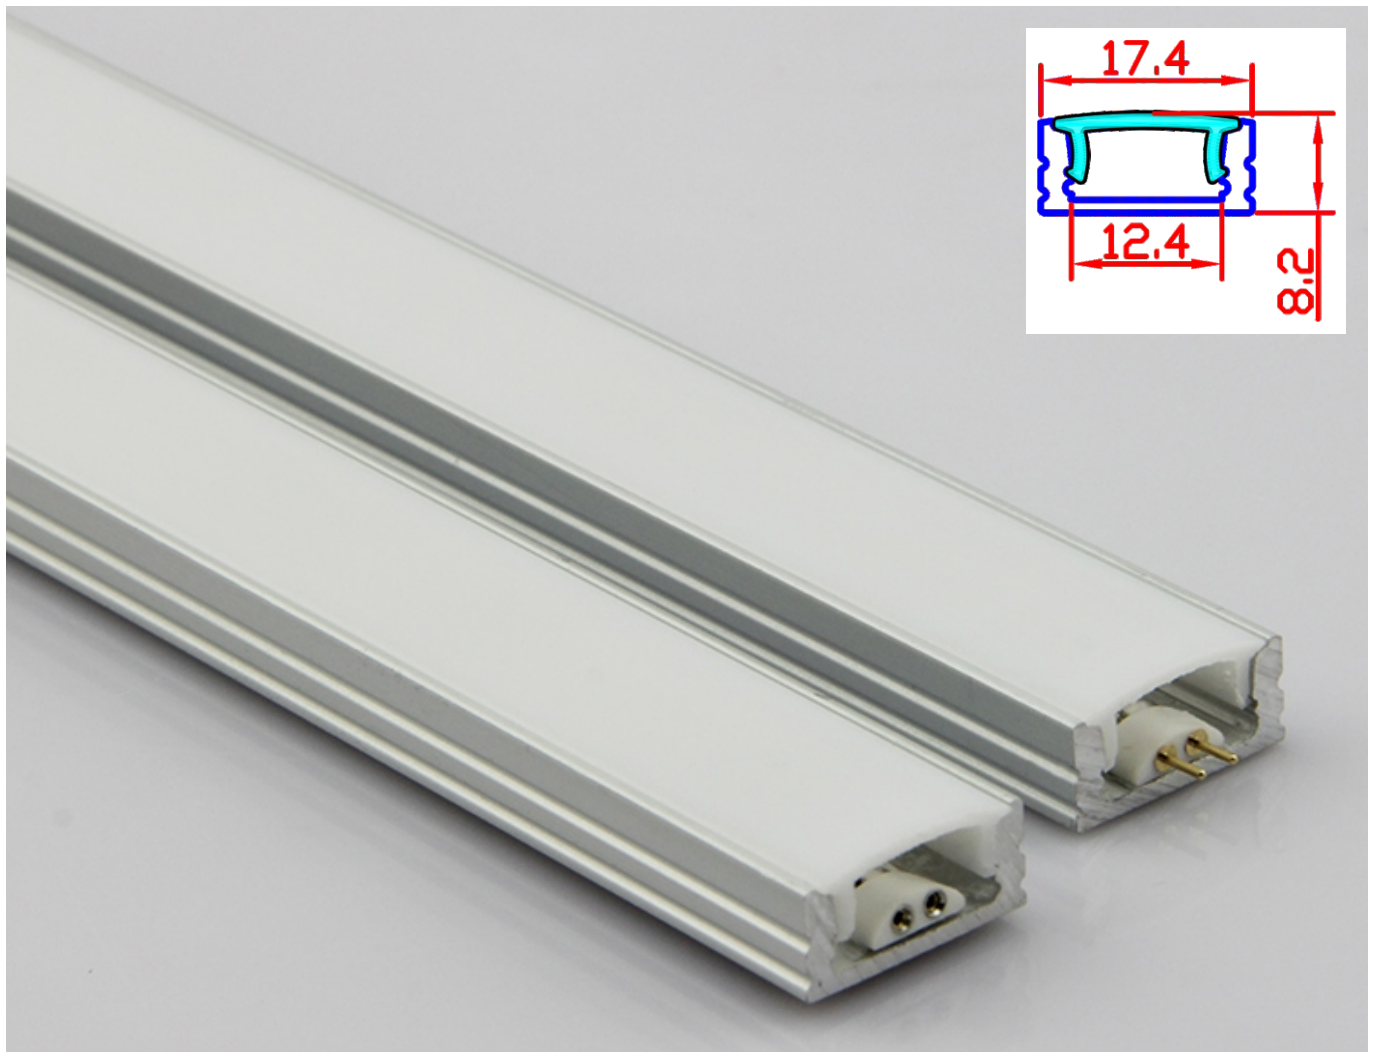

## LED Super light bar A1707 With SUR-2835FW120-12/24V LED Strip

LED Light A1707 is easy to install to wardrobe or Shelf with mounting clip accessories.  
 With modern design, it is suitable for cabinet/ furniture / room /ceiling hanging lighting Etc.  
 Substantial aluminum mass provide good heat sink for high power leds.

LED Light bar A1707			With SUR-2835FW120-12/24V				
Model	Power	Lumens/M	Ra	CCT(K)	Length	Voltage	LED Type
A1707-565	8.0W	800lm	>80	WW/NW/CW	565MM	DC12V/24V	SMD2835
A1707-865	12.3W	1230lm			865MM		
A1707-1165	16.6W	1660lm			1165MM		

### LED Aluminum Profile A1707

- > Match Flexible LED Strips: up to 12mm wide.
- > Material: Anodized Aluminum Extrusion.
- > Cover: Transparent, Frosted, Milky PC Cover.
- > Length: 1 to 3 meter long.
- > Mounting: Surface.
- > Color: Silver, White, Black is available.
- > With male and female connector.

### 2835 Single color 120LED/METER

- > Input voltage: 12V/24VDC.
- > Power: 14.4W/M.
- > CCT: 3000K/4000K/6000K
- > CRI >80
- > Lumens: 1300~1600lm/M
- > Waterproof: IP20