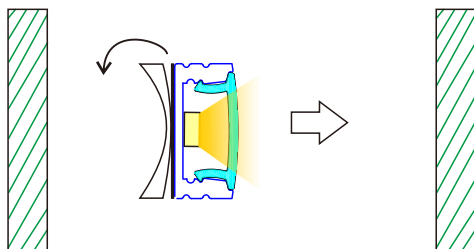

### LED Aluminum Profile A1707

- > Match Flexible LED Strips: up to 12mm wide.
- > Material: Anodized Aluminum Extrusion.
- > Cover: Transparent, Frosted, Milky PC Cover.
- > Length: 1 to 3 meter long.
- > Mounting: Surface.
- > Color: Silver, White, Black is available.
- > With male and female connector.

### 2835 Single color 120LED/METER

- > Input voltage: 12V/24VDC.
- > Power: 14.4W/M.
- > CCT: 3000K/4000K/6000K
- > CRI >80
- > Lumens: 1300~1600lm/M
- > Waterproof: IP20

### Service Environment and Installation:

1, With clip

2, With double-sided tap

Radiation diagram