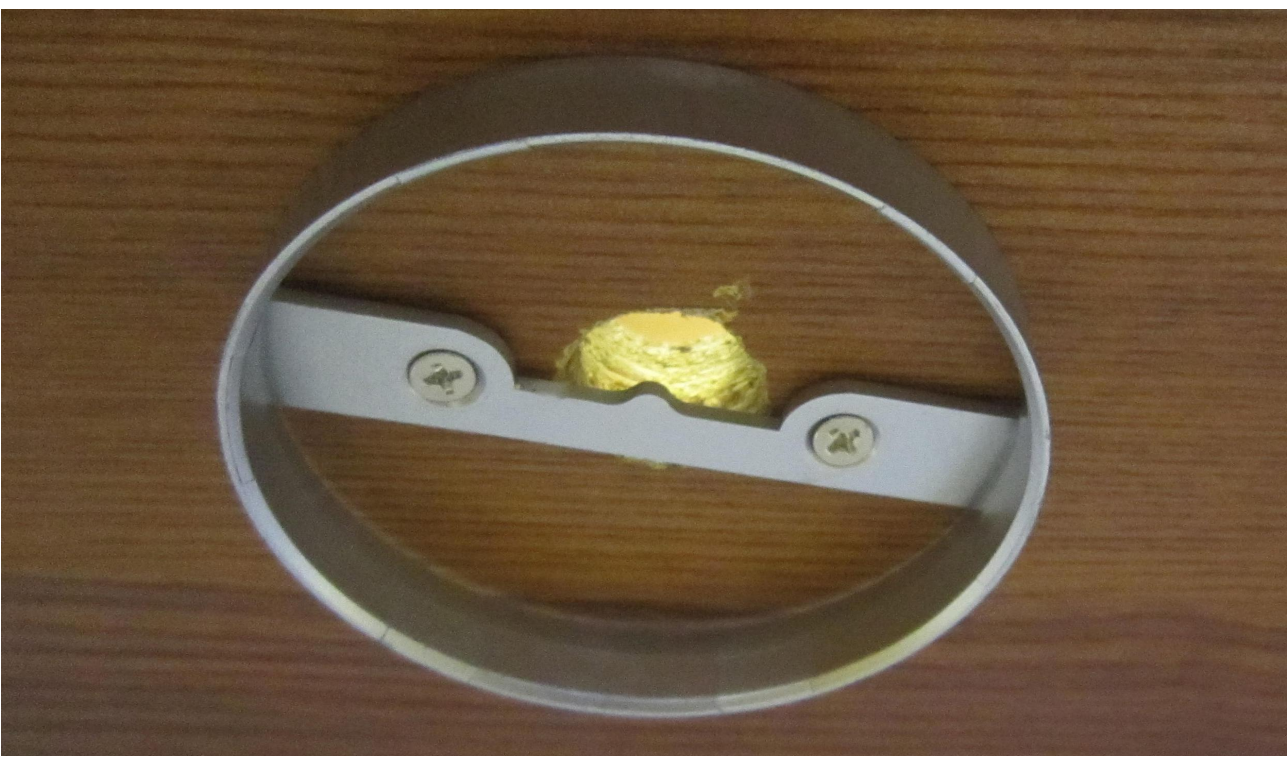

LED Cabinet Light Surface Mounting | Great lamp suitable for kitchen Cupboard

New round LED cabinet light is good for surface mounting in kitchen cupboard and other furniture. Silver matt finish and 15 SMD 2835 provide modern and high brightness lighting. All the lights are equipped with quick power connector.

Finished Assembly

Before Assembly

LED Cabinet Light Surface Mounting | Great lamp suitable for kitchen Cupboard

New Surface mounting LED cabinet light major parameters:

Model Number	Size	Input	Wattage	Lumens(6000K)	Color Temperature
NSC-D70-12V	D70mm x H12mm	12V	2.7W	290lm	3000K/4000K/6000K

How to install?

LED Cabinet Light Surface Mounting | Great lamp suitable for kitchen Cupboard