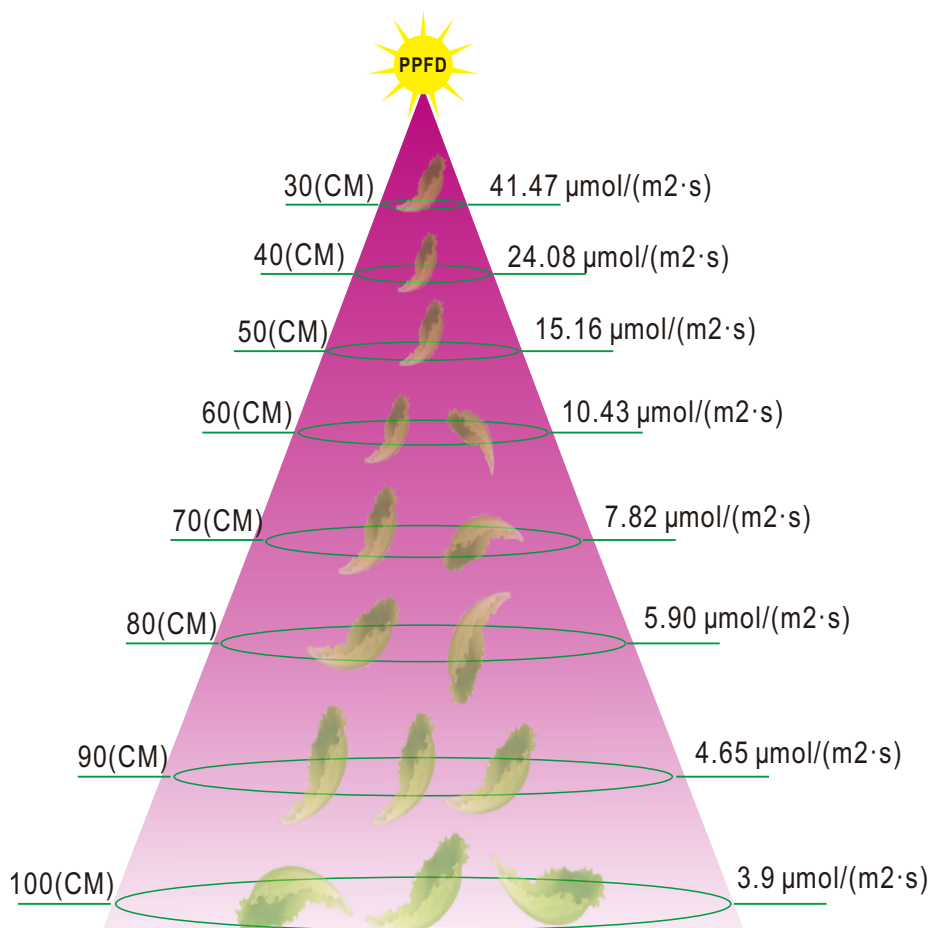

## 2835 SMD series : 120LED/meter

2835 R:W:R:B=2:1:2:1 SMD LED

### SMD2835 RBNW, 120LED/Meter

| Part Number         | Size         | Color  | Cut every (LEDS) | LED Qty/M | Voltage | Power/m | Packing/m     |
|---------------------|--------------|--|------------------|-----------|---------|---------|---------------|
| SUR-2835RBNW120-24V | L5000*W10*H4 | R:W:R:B=2:1:2:1<br>Red:650~660nm<br>Blue:450~460nm<br>NW:4000K | 6                | 120       | 24V     | 14.4W   | 5 Meters/reel |

LUMINOUS INTENSITY DISTRIBUTION DIAGRAM

C0 PLANE ISOLUX DIAGRAM (UNIT:lx)