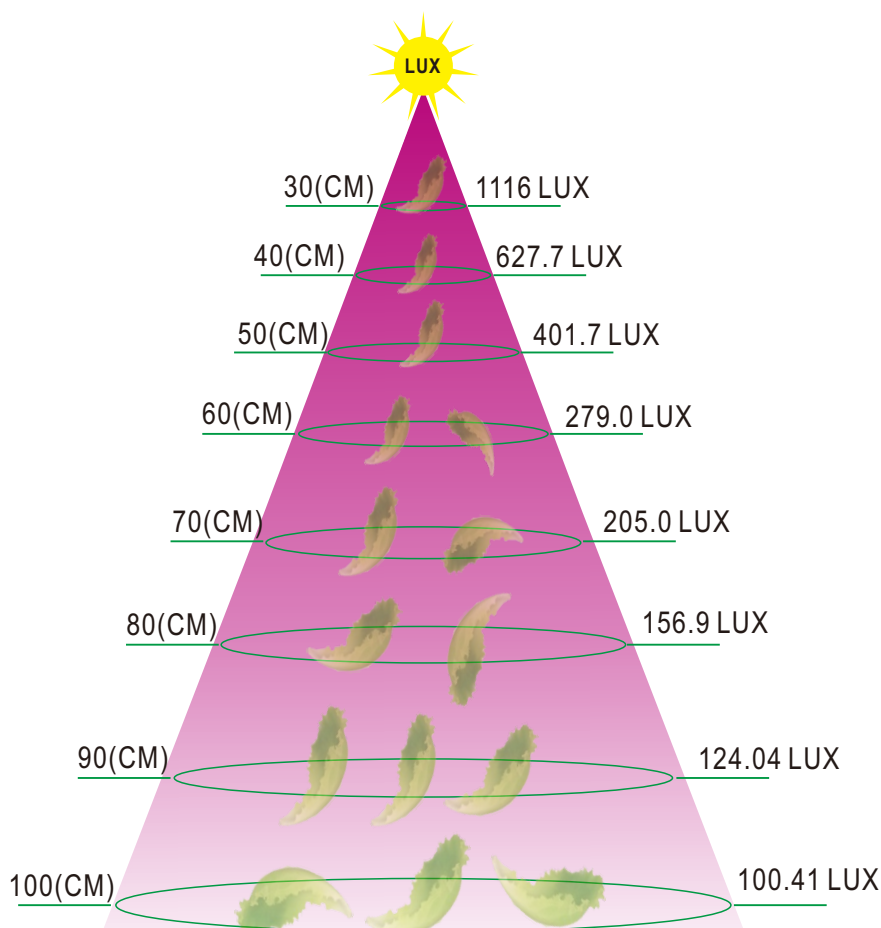

## Features:

R:W:R:B=2:1:2:1 Red:650~660nm; Blue: 450~460nm; NW:4000K

Available in 24V DC maximum.

Very bright & low power consumption.

Operating temperature: -20~50°C.

Long life span LED lights, more than 50,000 hours+.

## 2835 SMD series : 120LED/meter

2835 R:W:R:B=2:1:2:1 SMD LED

### SMD2835 RBNW, 120LED/Meter

| Part Number         | Size         | Color  | Cut every (LEDS) | LED Qty/M | Voltage | Power/m | Packing/m     |
|---------------------|--------------|--|------------------|-----------|---------|---------|---------------|
| SUR-2835RBNW120-24V | L5000*W10*H4 | R:W:R:B=2:1:2:1<br>Red:650~660nm<br>Blue:450~460nm<br>NW:4000K | 6                | 120       | 24V     | 14.4W   | 5 Meters/reel |

LUMINOUS INTENSITY DISTRIBUTION DIAGRAM

C0 PLANE ISOLUX DIAGRAM (UNIT:lx)