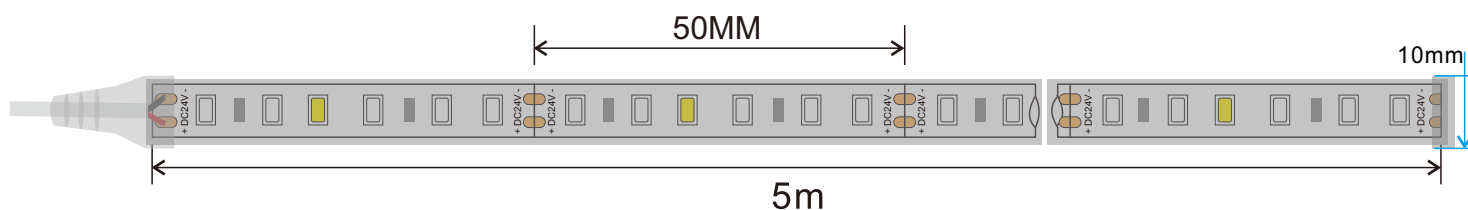

# SUR-2835RBNW120-24V SMD LED GROW STRIP introduction

LED Grow Strip is a light Spectrum optimized LED Strip for plant production with a Flexible Strip (PCB) coated in a water resistant Silicon cover. Its flexibility, small size and low heat makes it ideal for use in many horticulture applications where lighting can be precisely directed for optimal plant growth.

## 2835 SMD series : 120LED/meter

2835 R:W:R:B=2:1:2:1 SMD LED