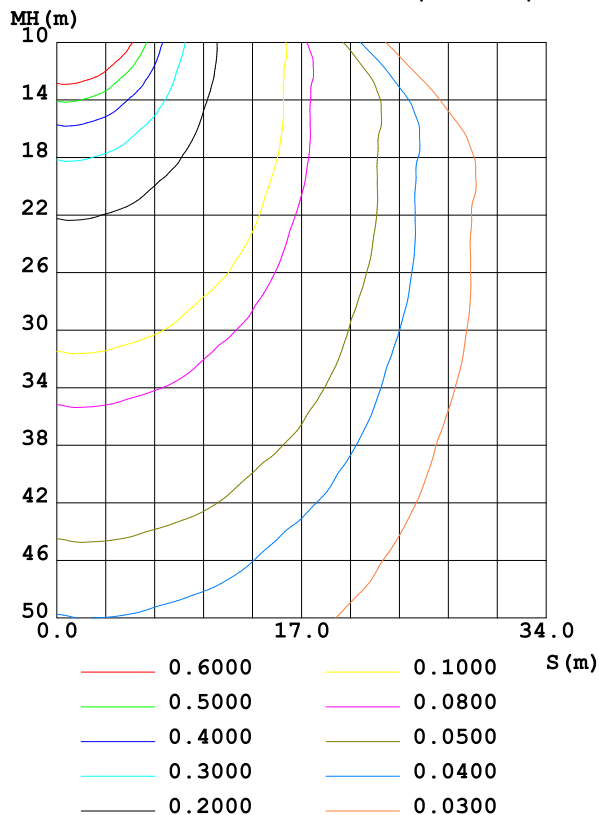

C0 PLANE ISOLUX DIAGRAM (UNIT:lx)