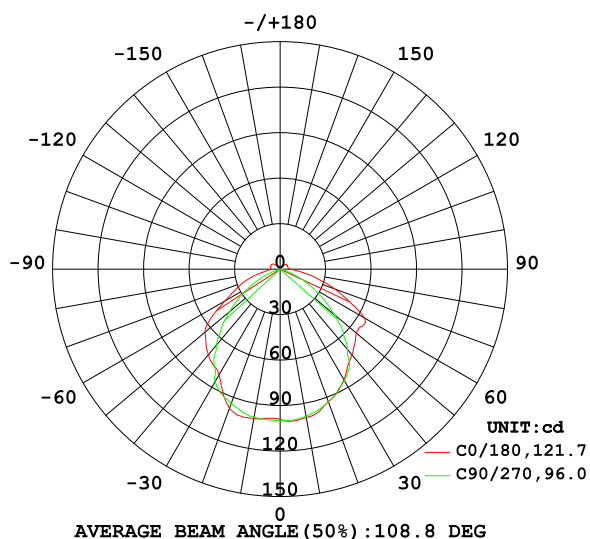

2835 SMD series : 120LED/meter

SMD2835 RBNW, 120LED/Meter

Part Number	Size	Color	Cut every (LEDS)	LED Qty/M	Voltage	Power/m	Packing/m
SUR-2835RBNW120-24V	L5000*W10*H4	R:W:R:B=2:1:2:1 Red:650~660nm Blue:450~460nm NW:4000K	6	120	24V	14.4W	5 Meters/reel

LUMINOUS INTENSITY DISTRIBUTION DIAGRAM