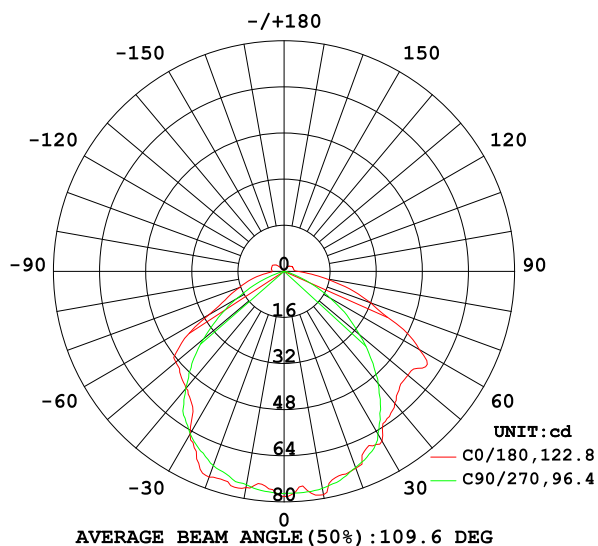

Features:

R:B=5:1 Red:620~630nm; Blue: 450~460nm

Available in 24V DC maximum.

Very bright & low power consumption.

Operating temperature: -20~50°C.

Long life span LED lights, more than 50,000 hours+.

3M VHB tape adhesive back.

SMD2835 RB, 60LED/Meter

| Part Number | Size | Color | Cut every (LEDS) | LED Qty/M | Voltage | Power/m | Packing/m |
|------------------|--------------|--|------------------|-----------|---------|---------|---------------|
| SUR-2835RB60-24V | L5000*W10*H4 | R:B=5:1 Red:620~630nm Blue:450~460nm | 6 | 60 | 24V | 14.4W | 5 Meters/reel |

LUMINOUS INTENSITY DISTRIBUTION DIAGRAM

C0 PLANE ISOLUX DIAGRAM (UNIT:lx)

Assembly drawing

Top View

Silicon tube is 10mm wide

3M VHB Double-sided gum

Section

Package: