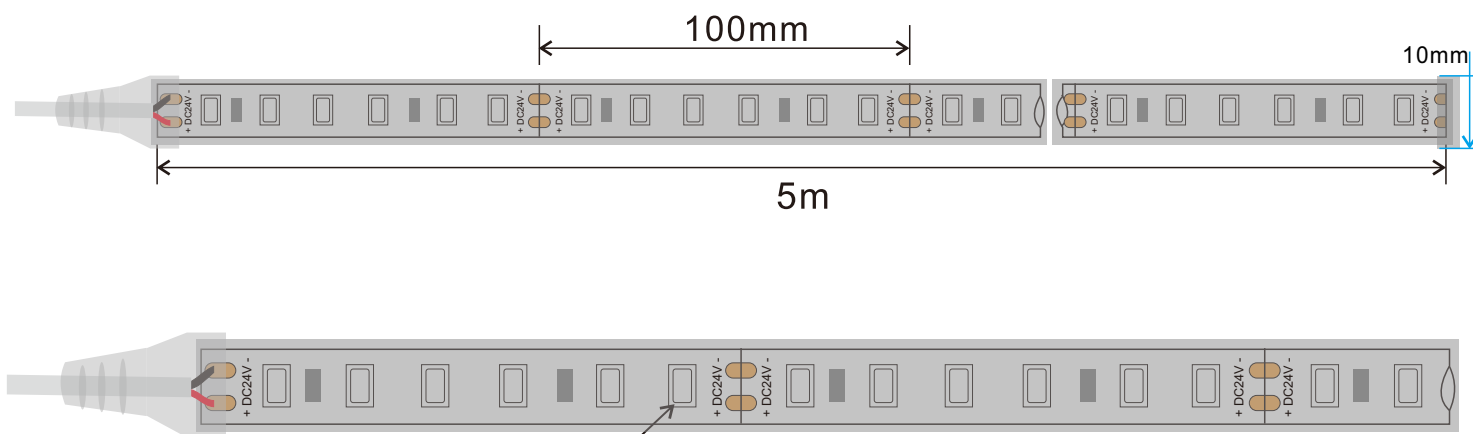

SUR-2835RB60-24V SMD LED GROW STRIP introduction

LED Grow Strip is a light Spectrum optimized LED Strip for plant production with a Flexible Strip (PCB) coated in a water resistant Silicon cover. Its flexibility, small size and low heat makes it ideal for use in many horticulture applications where lighting can be precisely directed for optimal plant growth.

Waterproof IP67.

IP67 Silicone Extrusion Moding:

Photos:

Lister: Lxlan

Assessor: 

Approver: 

2835 SMD series : 60LED/meter

2835 R:B=5:1 SMD LED

LUMINOUS INTENSITY DISTRIBUTION DIAGRAM

C0 PLANE ISOLUX DIAGRAM (UNIT:lx)

Assembly drawing

Top View

Silicon tube is 10mm wide

3M VHB Double-sided gum

Section

Package:

5 meter/reel

1 reel/bag

Inner box size: 25x26x31cm

25 bags/Inner Box

Outer box size: 34x52x27cm

50 Bags/Outer Box

View Angle: 120 degrees.

Operation Temperature: -20~50°C