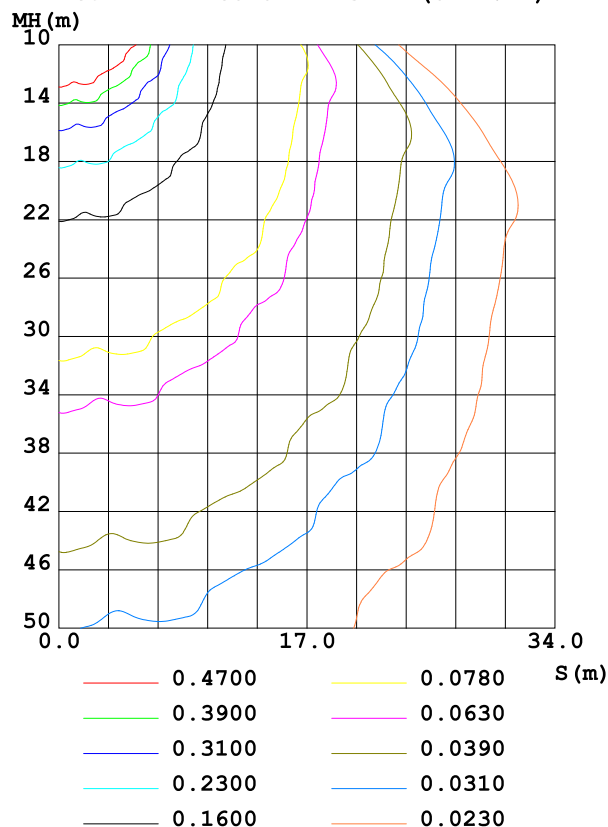

Features:

R:B=5:1 Red:620~630nm; Blue: 450~460nm

Available in 24V DC maximum.

Very bright & low power consumption.

Operating temperature: -20~50°C.

Long life span LED lights, more than 50,000 hours+.

3M VHB tape adhesive back.

Waterproof IP67.

IP67 Silicone Extrusion Moding:

Photos:

Lister: Lxlan

Assessor: 

Approver: 

2835 SMD series : 60LED/meter

2835 R:B=5:1 SMD LED

SMD2835 RB, 60LED/Meter

| Part Number | Size | Color | Cut every (LEDS) | LED Qty/M | Voltage | Power/m | Packing/m |
|------------------|--------------|--|------------------|-----------|---------|---------|---------------|
| SUR-2835RB60-24V | L5000*W10*H4 | R:B=5:1 Red:620~630nm Blue:450~460nm | 6 | 60 | 24V | 14.4W | 5 Meters/reel |

LUMINOUS INTENSITY DISTRIBUTION DIAGRAM

C0 PLANE ISOLUX DIAGRAM (UNIT:lx)

Assembly drawing

Top View

Silicon tube is 10mm wide

3M VHB Double-sided gum

Section

Package: