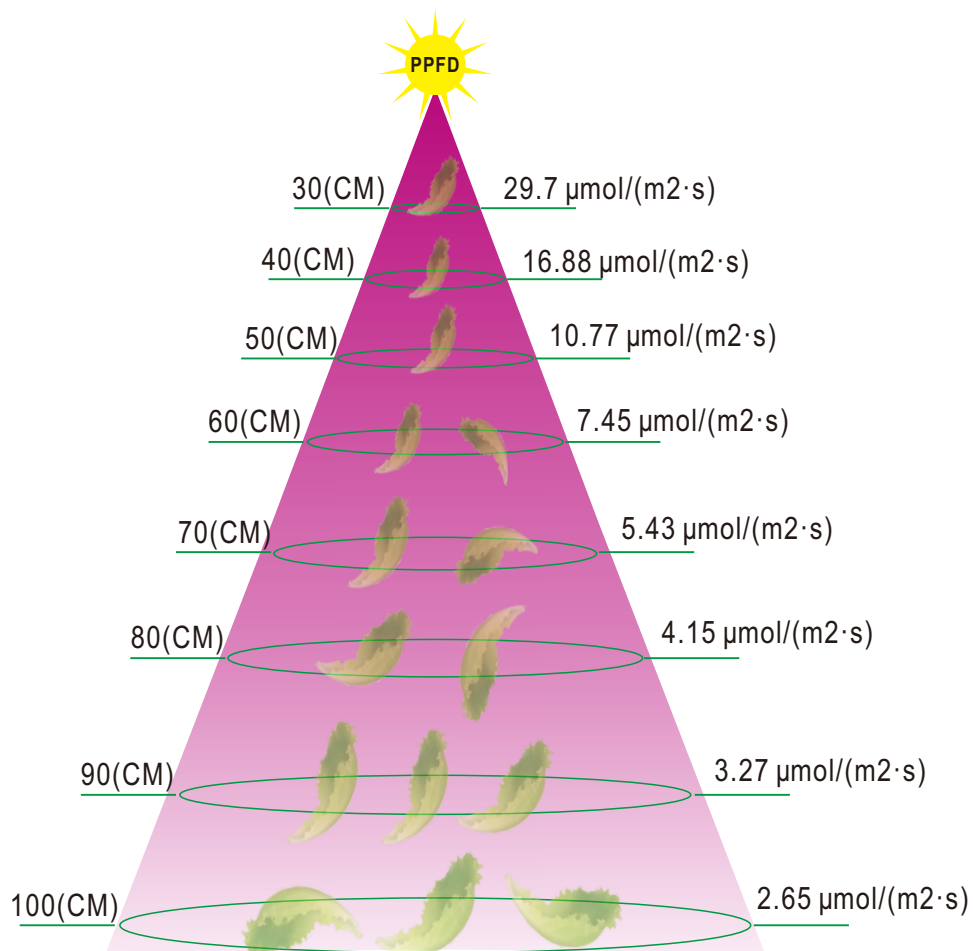

Features:

R:B=5:1 Red:620~630nm; Blue: 450~460nm

Available in 24V DC maximum.

Very bright & low power consumption.

Operating temperature: -20~50°C.

Long life span LED lights, more than 50,000 hours+.

3M VHB tape adhesive back.

SMD2835 RB, 60LED/Meter

| Part Number | Size | Color | Cut every (LEDS) | LED Qty/M | Voltage | Power/m | Packing/m |
|------------------|--------------|--|------------------|-----------|---------|---------|---------------|
| SUR-2835RB60-24V | L5000*W10*H4 | R:B=5:1 Red:620~630nm Blue:450~460nm | 6 | 60 | 24V | 14.4W | 5 Meters/reel |

LUMINOUS INTENSITY DISTRIBUTION DIAGRAM

C0 PLANE ISOLUX DIAGRAM (UNIT:lx)

Assembly drawing

Top View

Silicon tube is 10mm wide

3M VHB Double-sided gum

Section

Package:

5 meter/reel

1 reel/bag

Inner box size: 25x26x31cm

25 bags/Inner Box

Outer box size: 34x52x27cm

50 Bags/Outer Box

View Angle: 120 degrees.

Operation Temperature: -20~50°C