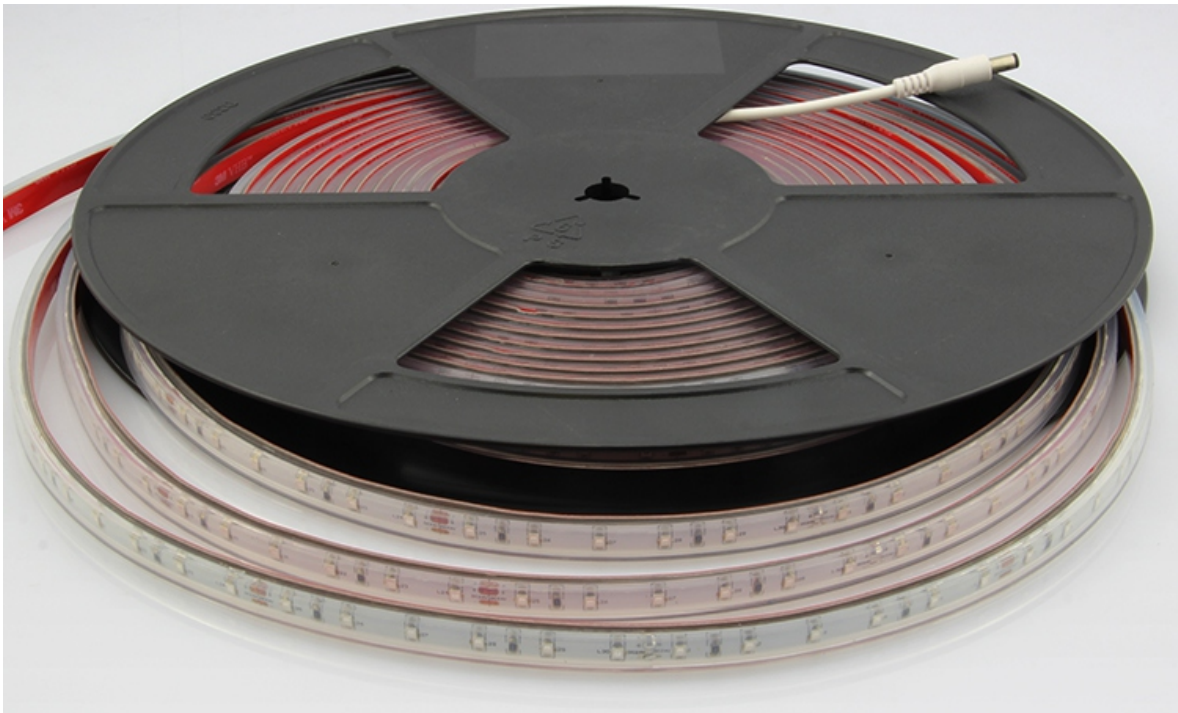

Photos:

Lister: Lxlan

Assessor:

Approver: