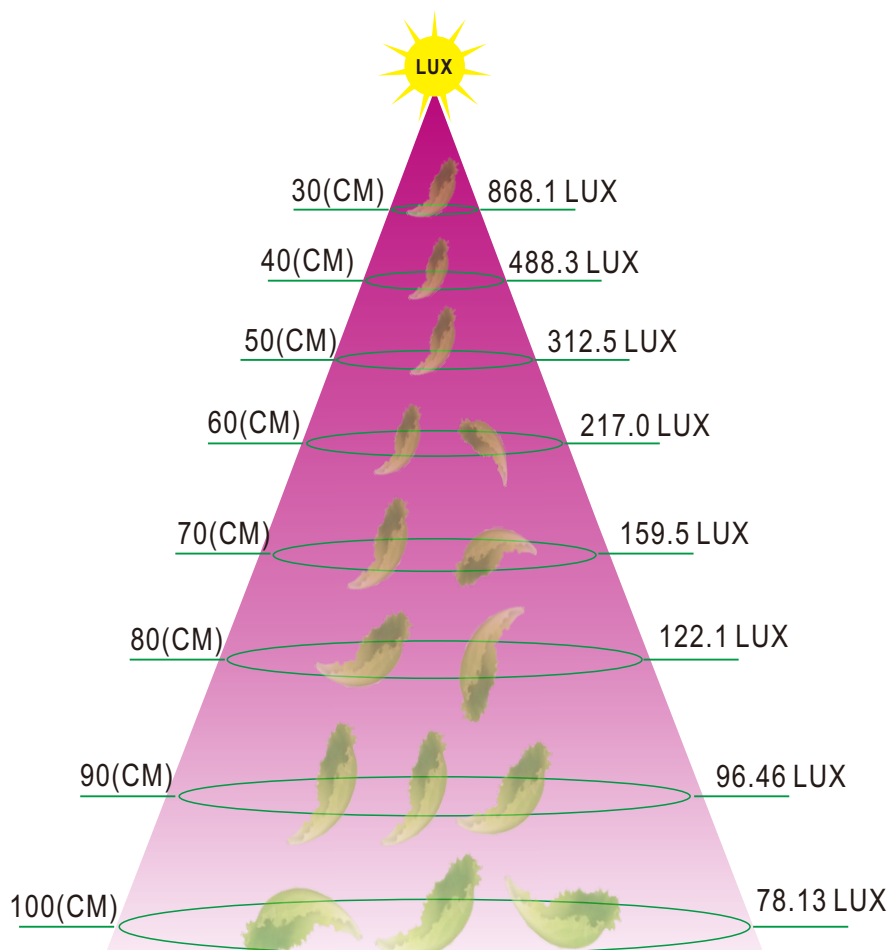

Features:

R:B=5:1 Red:620~630nm; Blue: 450~460nm

Available in 24V DC maximum.

Very bright & low power consumption.

Operating temperature: -20~50°C.

Long life span LED lights, more than 50,000 hours+.

3M VHB tape adhesive back.

SMD2835 RB, 60LED/Meter

| Part Number | Size | Color | Cut every (LEDS) | LED Qty/M | Voltage | Power/m | Packing/m |
|------------------|--------------|--|------------------|-----------|---------|---------|---------------|
| SUR-2835RB60-24V | L5000*W10*H4 | R:B=5:1 Red:620~630nm Blue:450~460nm | 6 | 60 | 24V | 14.4W | 5 Meters/reel |

LUMINOUS INTENSITY DISTRIBUTION DIAGRAM

C0 PLANE ISOLUX DIAGRAM (UNIT:lx)

Assembly drawing

Top View

Silicon tube is 10mm wide

3M VHB Double-sided gum

Section

Package:

5 meter/reel

1 reel/bag

Inner box size: 25x26x31cm

25 bags/Inner Box

Outer box size: 34x52x27cm

50 Bags/Outer Box

View Angle: 120 degrees.

Operation Temperature: -20~50°C