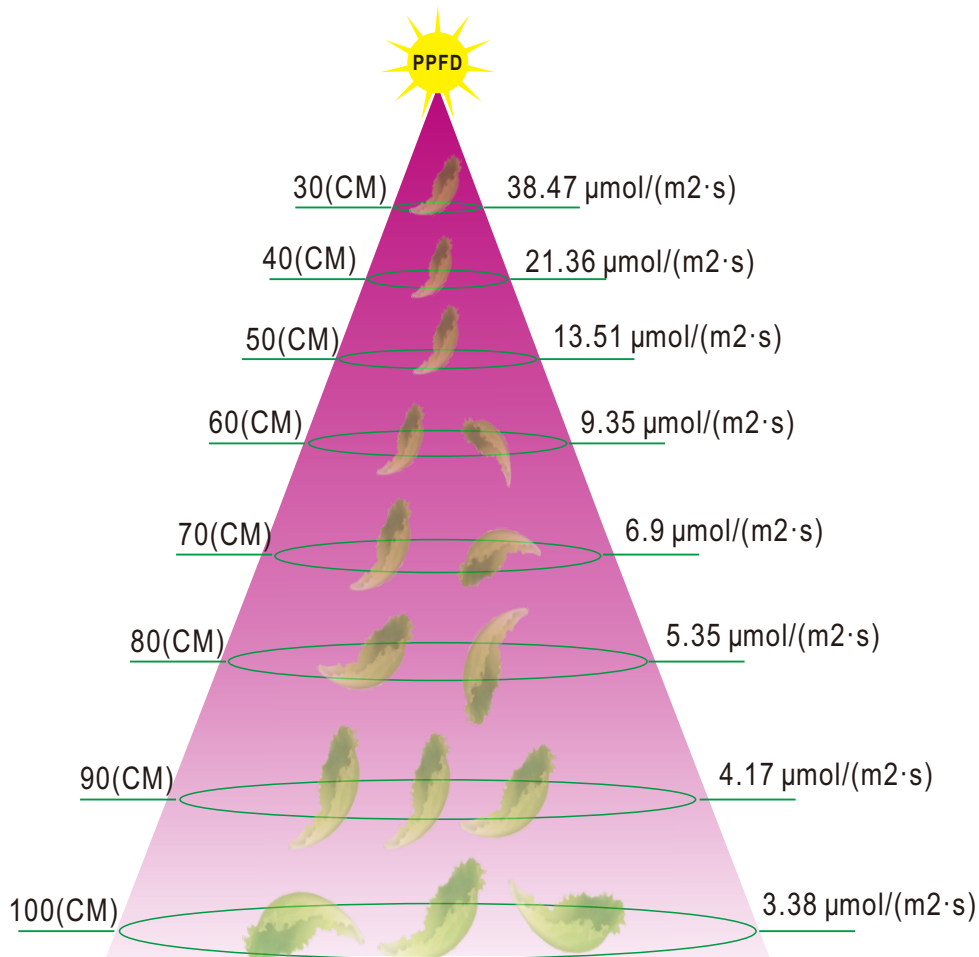

### SMD2835 R1R2B, 60LED/Meter

Part Number	Size	Color	Cut every (LEDS)	LED Qty/M	Voltage	Power/m	Packing/m
SUR-2835R1R2B60-24V	L5000*W10*H4	R1:R2:B=3:1:2 Red1:650~660nm Red2:620~630nm Blue:450~460nm	6	60	24V	14.4W	5 Meters/reel

LUMINOUS INTENSITY DISTRIBUTION DIAGRAM

C0 PLANE ISOLUX DIAGRAM (UNIT:lx)