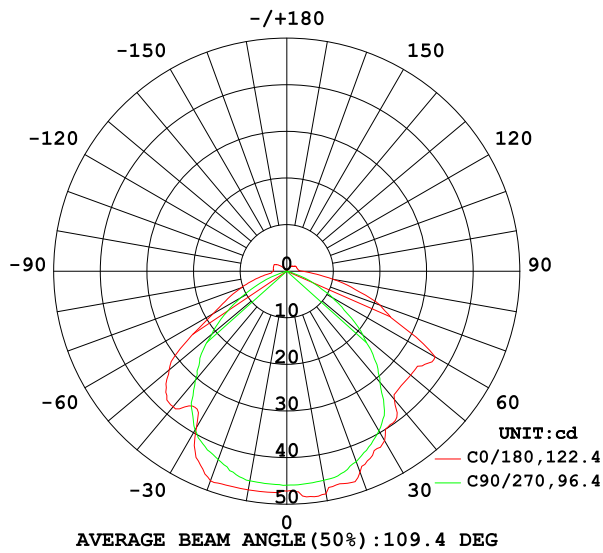

SMD2835 R1R2B, 60LED/Meter

Part Number	Size	Color	Cut every (LEDS)	LED Qty/M	Voltage	Power/m	Packing/m
SUR-2835R1R2B60-24V	L5000*W10*H4	R1:R2:B=3:1:2 Red1:650~660nm Red2:620~630nm Blue:450~460nm	6	60	24V	14.4W	5 Meters/reel

LUMINOUS INTENSITY DISTRIBUTION DIAGRAM