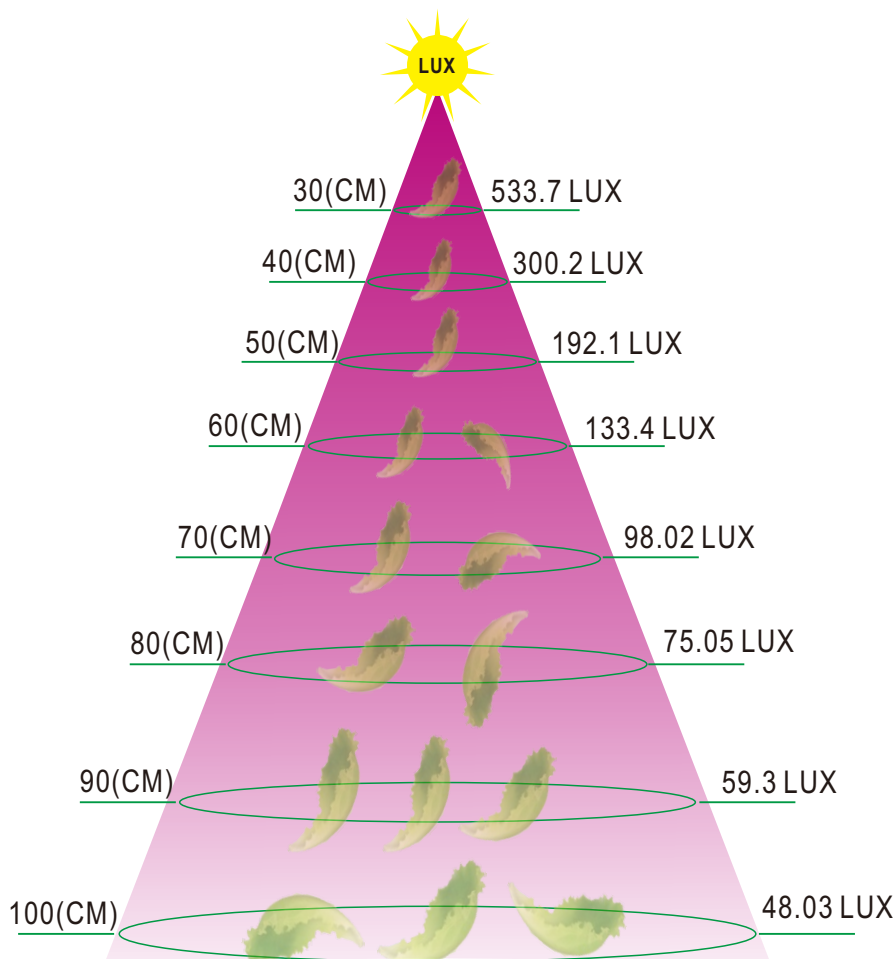

## Features:

R1:R2:B=3:1:2 Red1:650~660nm; Red2: 620~630nm Blue: 450~460nm

Available in 24V DC maximum.

Very bright & low power consumption.

Operating temperature: -20~50°C.

Long life span LED lights, more than 50,000 hours+.

## 2835 SMD series : 60LED/meter

### SMD2835 R1R2B, 60LED/Meter

Part Number	Size	Color	Cut every (LEDS)	LED Qty/M	Voltage	Power/m	Packing/m
SUR-2835R1R2B60-24V	L5000*W10*H4	R1:R2:B=3:1:2 Red1:650~660nm Red2:620~630nm Blue:450~460nm	6	60	24V	14.4W	5 Meters/reel

LUMINOUS INTENSITY DISTRIBUTION DIAGRAM

C0 PLANE ISOLUX DIAGRAM (UNIT:lx)