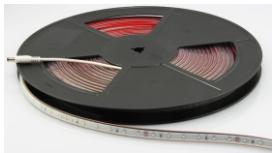

5 meter/reel