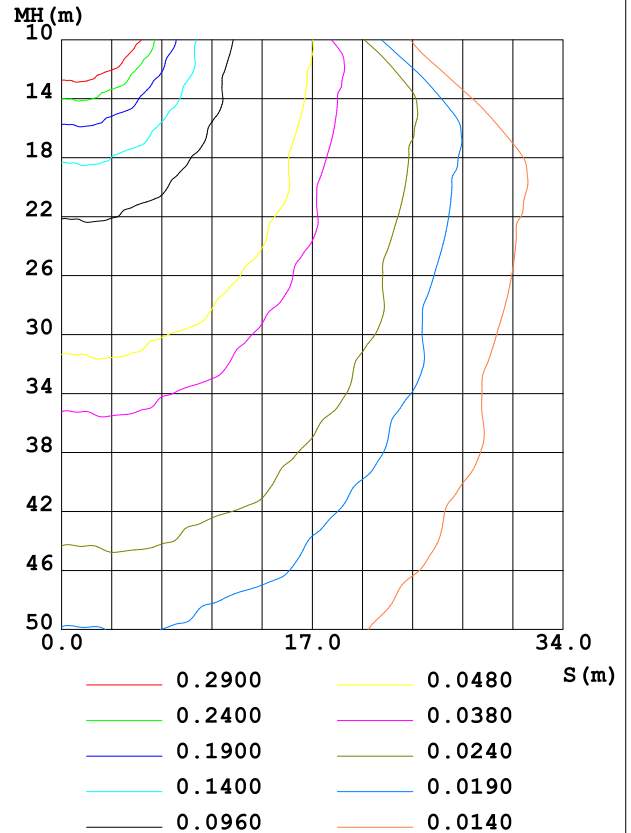

C0 PLANE ISOLUX DIAGRAM (UNIT:lx)