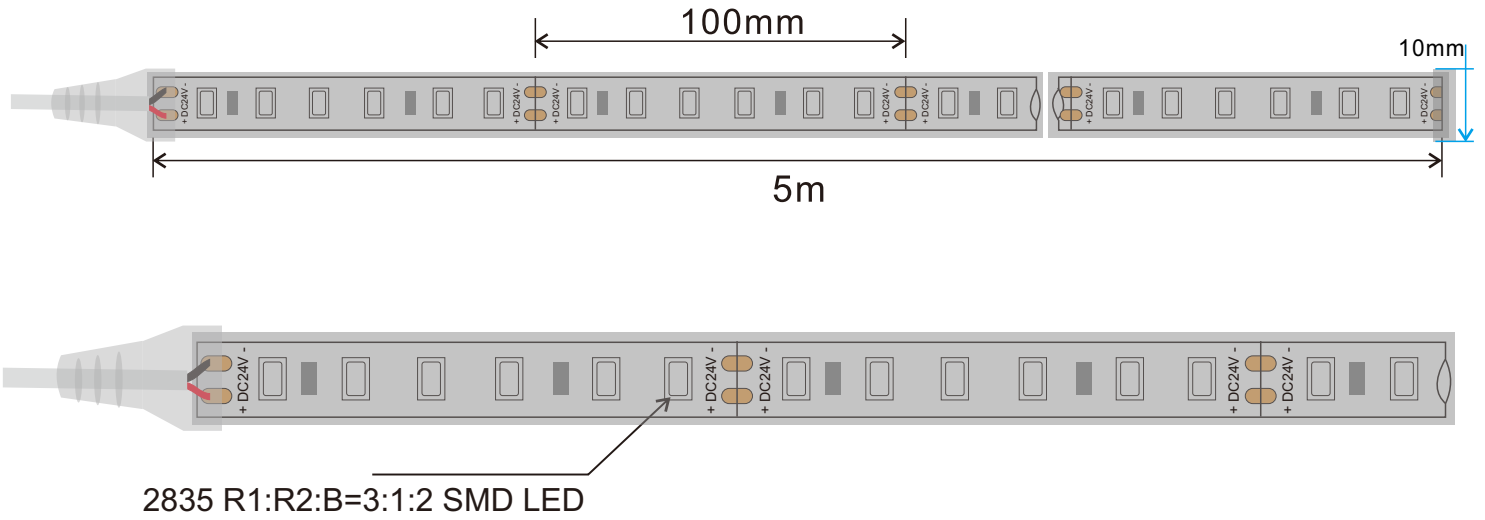

2835 SMD series : 60LED/meter