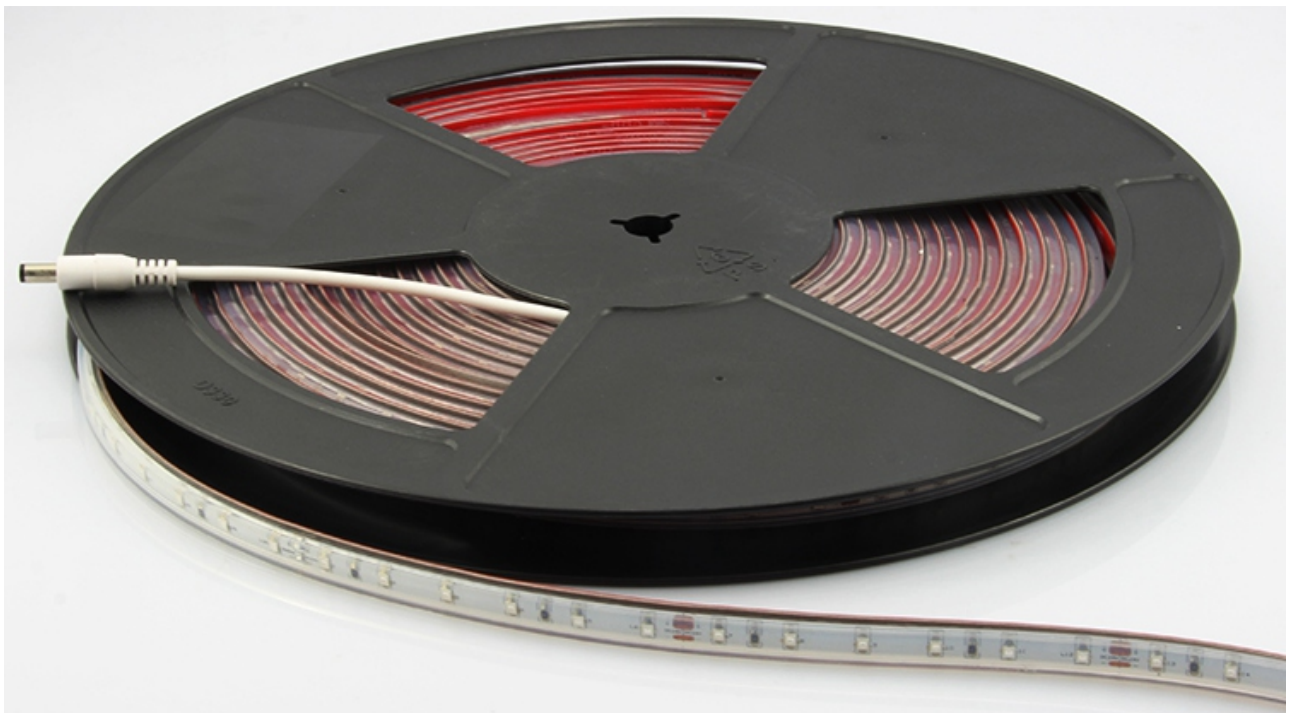

Photos:

Lister: Lxlan

Assessor:

Approver: