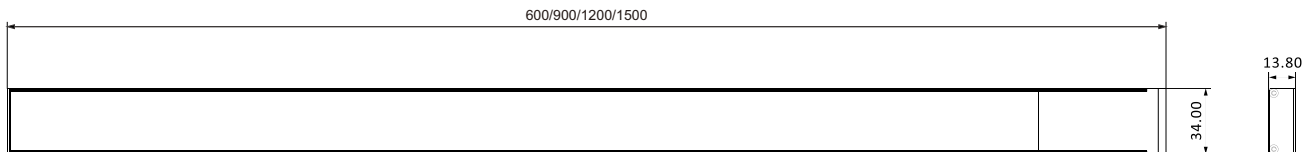

Size (mm)

Technical Parameter

Hardware Parameters				
Input Voltage	DC12-24V			
Brightness Range	10%-100%			
Dimming Frequency	1,000Hz			
0V Memory	Yes, it takes effect after maintaining the current state for 5 seconds			
Length=600 mm	Power	8W		
	Color	WW	NW	CW
	Lumen/m	640	680	710
Length=900 mm	Power	12.5W		
	Color	WW	NW	CW
	Lumen/m	1,000	1,060	1,100
Length=1,200 mm	Power	17W		
	Color	WW	NW	CW
	Lumen/m	1,360	1,440	1,500
Length=1,500 mm	Power	21.5W		
	Color	WW	NW	CW
	Lumen/m	1,720	1,830	1,900