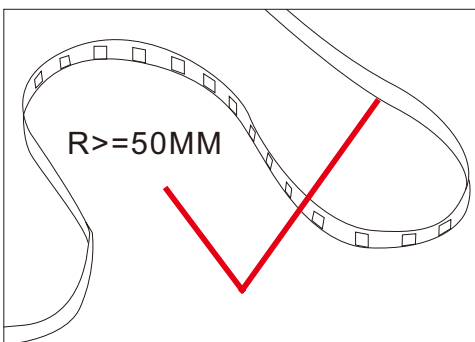

Applications:

Ideal for sign letters and channel letters, concealed lights, room lighting, equipment.

Assembly drawing

Top View

Section

SMD2835,60LED/meter								
Part Number	Size	Color	Cut every (LEDS)	LED Qty/M	Lumen/M	Voltage	Power/m	Packing/m
SUR-2835FWW60-24V	L5000*W8*H3	WW 	6	60	1000	24V	14.4W	5 Meters/reel
SUR-2835FNW60-24V		NW 			1100			
SUR-2835FCW60-24V		CW 			1200			

Package:

1 reel/bag

25 bags/Inner Box

Inner box
size:25x26x31cm

50 Bags/Outer Box

Outer box
size:34x52x27cm

Package: 5 meter strip in one reel, one reel in one anti-static bag, 25 bags put into one inner box, 2 inner box put into one carton.

! Cautions:

When install the led strip, please note the installation technique. The led strip can be bent, but not distorted, as shown below:

Distortion(Wrong)

Bend (Right)