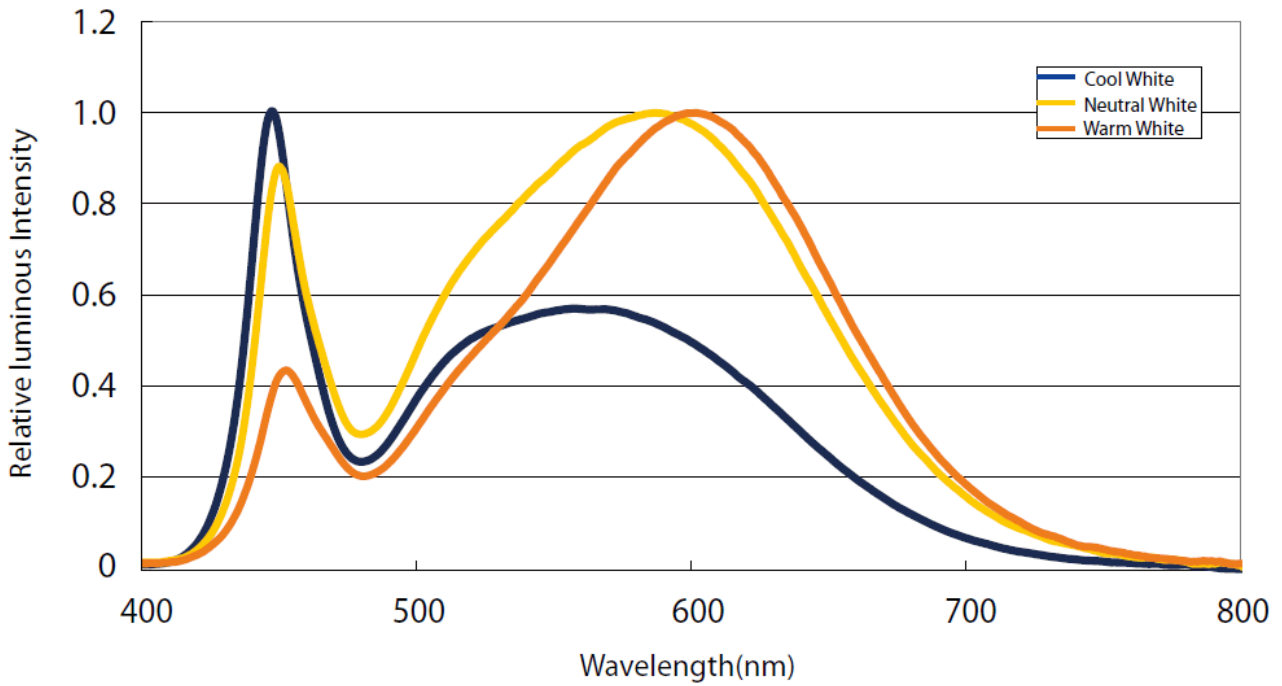

- Available in 24V DC maximum.
- CIR80 LED Strip are available.
- Very bright & low power consumption.
- Operating temperature: -20~50°C.
- Long life span LED lights, more than 50,000 hours+.
- Adhesive back, peel & stick!
- Non-waterproof, IP20.

Applications:

Ideal for sign letters and channel letters, concealed lights, room lighting, equipment.

Assembly drawing

Top View

Section

SMD2835,60LED/meter								
Part Number	Size	Color	Cut every (LEDS)	LED Qty/M	Lumen/M	Voltage	Power/m	Packing/m
SUR-2835FWW60-24V	L5000*W8*H3	WW 	6	60	1000	24V	14.4W	5 Meters/reel
SUR-2835FNW60-24V		NW 			1100			
SUR-2835FCW60-24V		CW 			1200			

Radiation diagram

Relative luminous intensity Iv %
LED Light distribution

Color Spectrum (CRI80)

for: white LED

How to connect flexible strip

Below shows you how to connect the flexible strip to power supplies.