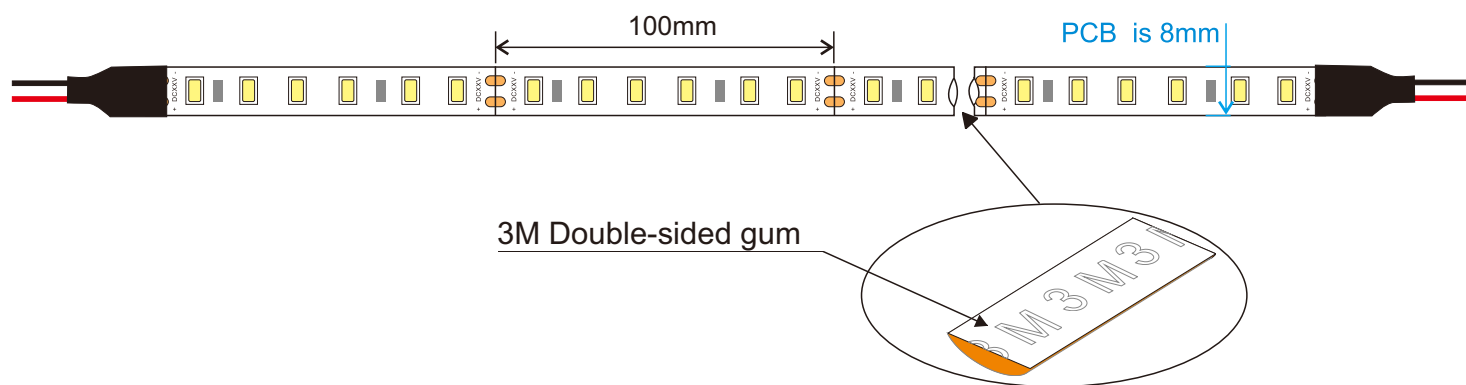

SurMountor

SUR-2835FW60-24V

FLEXIBLE STRIP introduction

Product specification

Lister: Lxlan

Assessor: 

Approver: 

Features:

- Available in 24V DC maximum.
- CIR80 LED Strip are available.
- Very bright & low power consumption.
- Operating temperature: -20~50°C.
- Long life span LED lights, more than 50,000 hours+.
- Adhesive back, peel & stick!
- Non-waterproof, IP20.

Applications:

Ideal for sign letters and channel letters, concealed lights, room lighting, equipment.

Assembly drawing

Top View

Section

SMD2835,60LED/meter								
Part Number	Size	Color	Cut every (LEDS)	LED Qty/M	Lumen/M	Voltage	Power/m	Packing/m
SUR-2835FWW60-24V	L5000*W8*H3	WW 	6	60	1000	24V	14.4W	5 Meters/reel
SUR-2835FNW60-24V		NW 			1100			
SUR-2835FCW60-24V		CW 			1200			

! Cautions:

When install the led strip, please note the installation technique. The led strip can be bent, but not distorted, as shown below:

Distortion(Wrong)

Bend (Right)