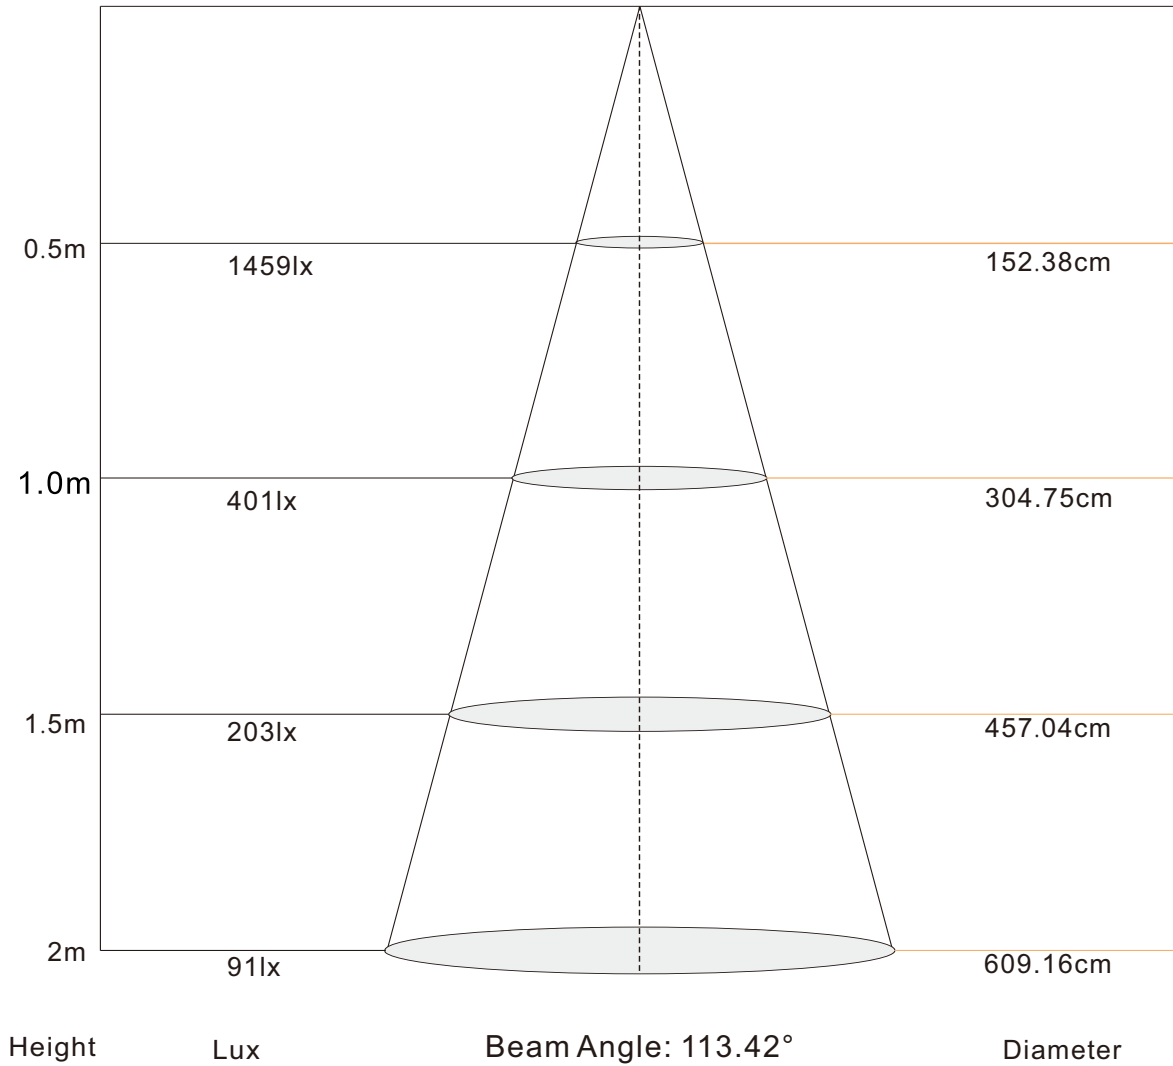

Radiation diagram

Relative luminous intensity Iv %
LED Light distribution

Color Spectrum (CRI80)

for: white LED

How to connect flexible strip

Below shows you how to connect the flexible strip to power supplies.

Lux Diagram

2835-60LEDS/M-2700k

Lux Diagram

2835-60LEDS/M-3000k

Lux Diagram

2835-60LEDS/M-4000k

Lux Diagram

2835-60LEDS/M-6000k

Package:

1 reel/bag

25 bags/Inner Box

Inner box
size:25x26x31cm

50 Bags/Outer Box

Outer box
size:34x52x27cm

Package: 5 meter strip in one reel, one reel in one anti-static bag, 25 bags put into one inner box, 2 inner box put into one carton.

! Cautions:

When install the led strip, please note the installation technique. The led strip can be bent, but not distorted, as shown below:

Distortion(Wrong)

Bend (Right)