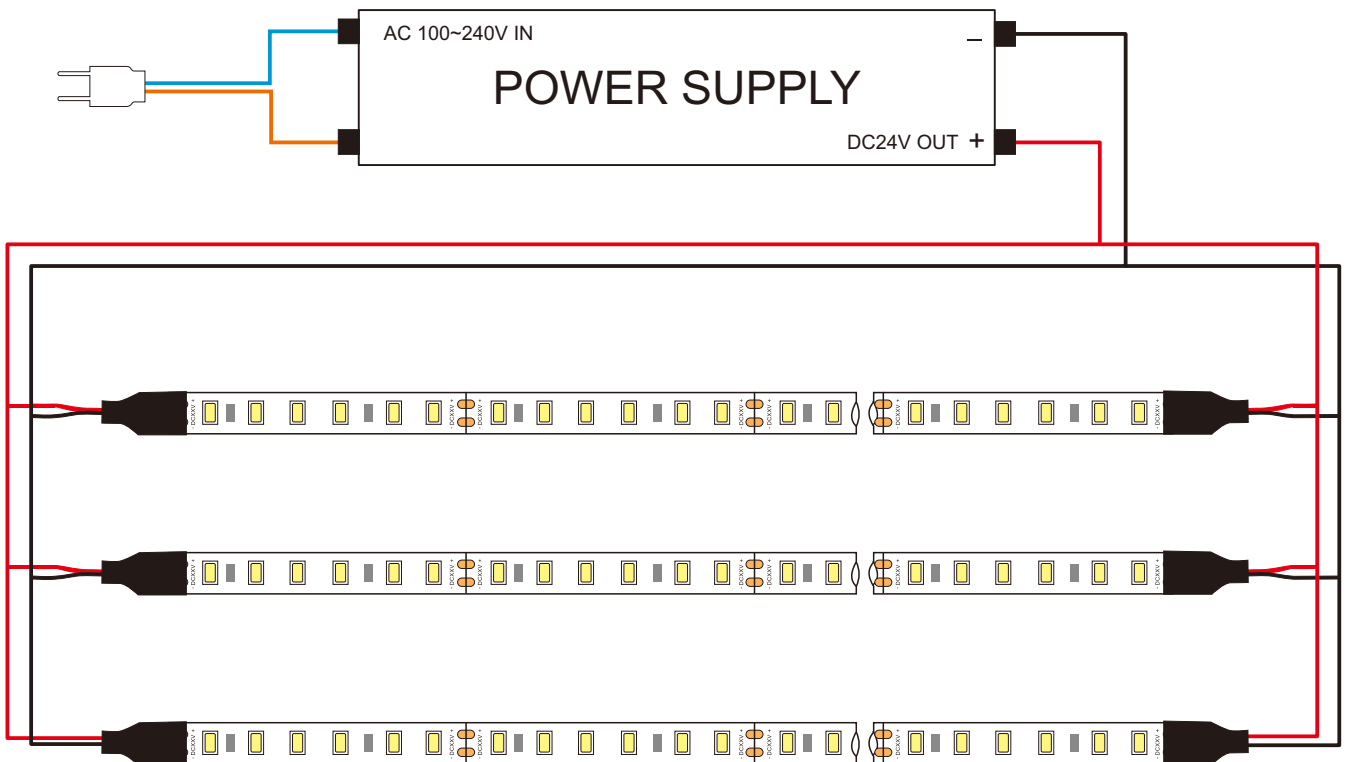

- Available in 24V DC maximum.
- CIR80 LED Strip are available.
- Very bright & low power consumption.
- Operating temperature: -20~50°C.
- Long life span LED lights, more than 50,000 hours+.
- Adhesive back, peel & stick!
- Non-waterproof, IP20.

Applications:

Ideal for sign letters and channel letters, concealed lights, room lighting, equipment.

Assembly drawing

Top View

Section

SMD2835,60LED/meter								
Part Number	Size	Color	Cut every (LEDS)	LED Qty/M	Lumen/M	Voltage	Power/m	Packing/m
SUR-2835FWW60-24V	L5000*W8*H3	WW 	6	60	1000	24V	14.4W	5 Meters/reel
SUR-2835FNW60-24V		NW 			1100			
SUR-2835FCW60-24V		CW 			1200			

Radiation diagram

Relative luminous intensity Iv %
LED Light distribution

Color Spectrum (CRI80)

for: white LED

How to connect flexible strip

Below shows you how to connect the flexible strip to power supplies.

! Cautions:

When install the led strip, please note the installation technique. The led strip can be bent, but not distorted, as shown below:

Distortion(Wrong)

Bend (Right)