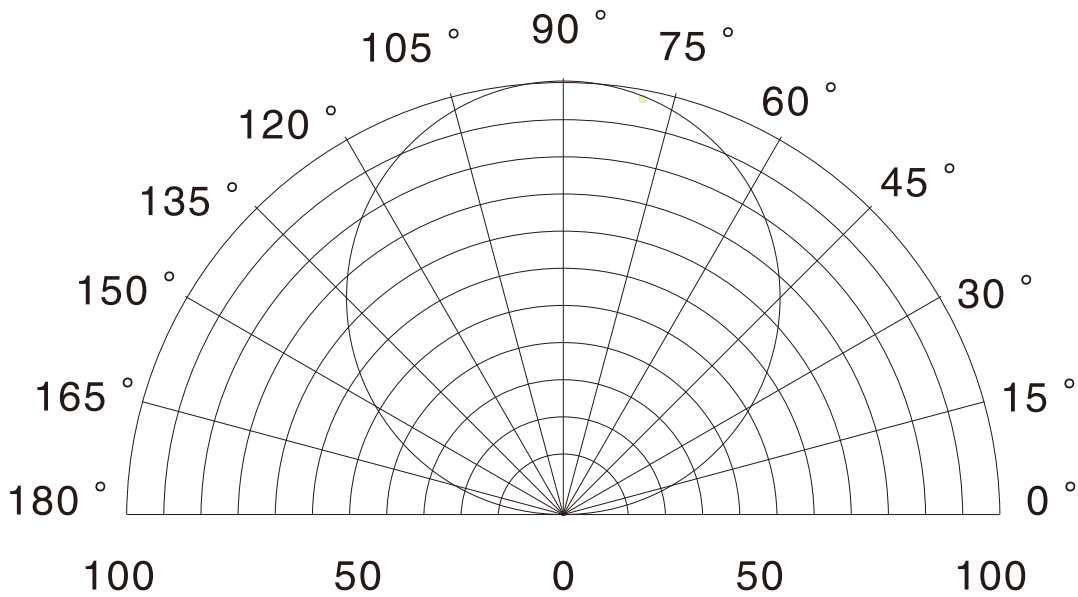

SMD2835,60LED/meter								
Part Number	Size	Color	Cut every (LEDS)	LED Qty/M	Lumen/M	Voltage	Power/m	Packing/m
SUR-2835FWW60-24V	L5000*W8*H3	WW	6	60	1000	24V	14.4W	5 Meters/reel
SUR-2835FNW60-24V		NW			1100			
SUR-2835FCW60-24V		CW			1200			

Radiation diagram

Relative luminous intensity Iv %
LED Light distribution