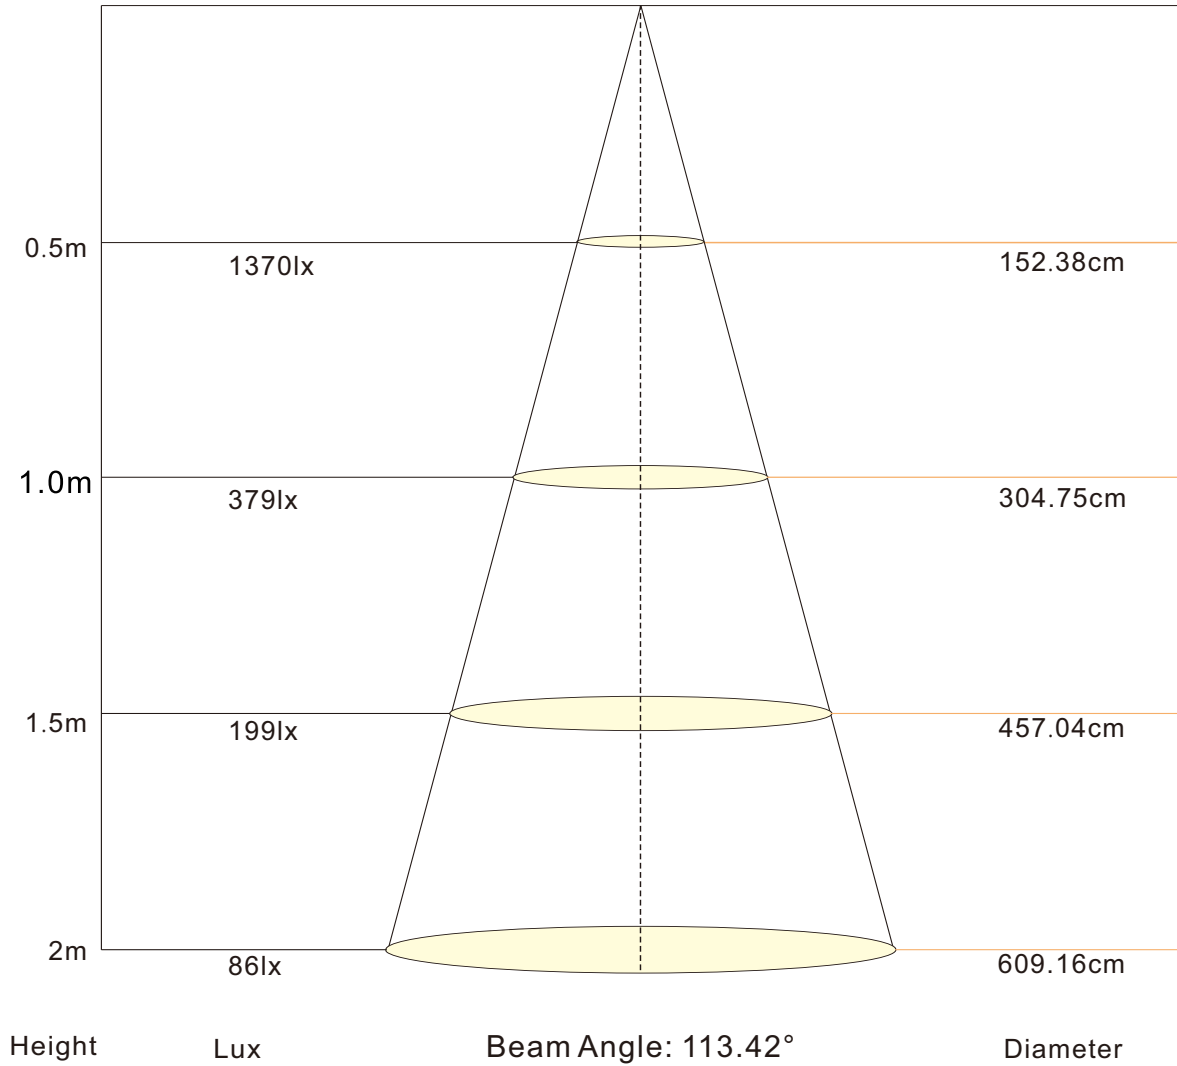

Radiation diagram

Relative luminous intensity Iv %
LED Light distribution

Color Spectrum (CRI80)

for: white LED

How to connect flexible strip

Below shows you how to connect the flexible strip to power supplies.

Lux Diagram

2835-60LEDS/M-2700k

Lux Diagram

2835-60LEDS/M-3000k

Lux Diagram

2835-60LEDS/M-4000k

Lux Diagram

2835-60LEDS/M-6000k

Package:

1 reel/bag

25 bags/Inner Box

Inner box
size:25x26x31cm

50 Bags/Outer Box

Outer box
size:34x52x27cm

Package: 5 meter strip in one reel, one reel in one anti-static bag, 25 bags put into one inner box, 2 inner box put into one carton.

! Cautions:

When install the led strip, please note the installation technique. The led strip can be bent, but not distorted, as shown below:

Distortion(Wrong)

Bend (Right)