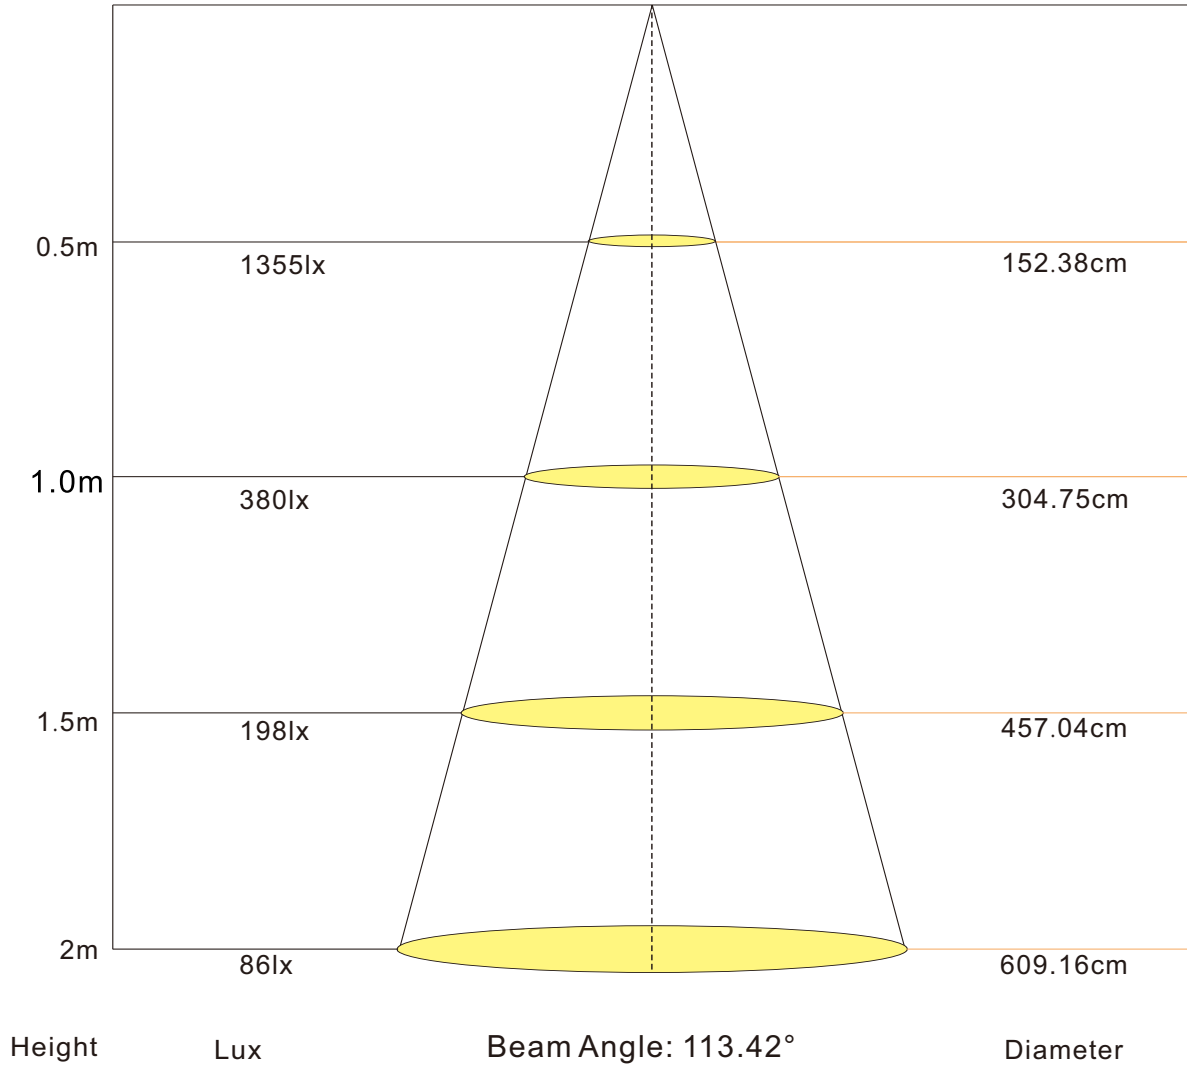

Radiation diagram

Relative luminous intensity Iv %
LED Light distribution

Color Spectrum (CRI80)

for: white LED

How to connect flexible strip

Below shows you how to connect the flexible strip to power supplies.

Lux Diagram

2835-60LEDS/M-2700k

Lux Diagram

2835-60LEDS/M-3000k

Lux Diagram

2835-60LEDS/M-4000k

Lux Diagram

2835-60LEDS/M-6000k