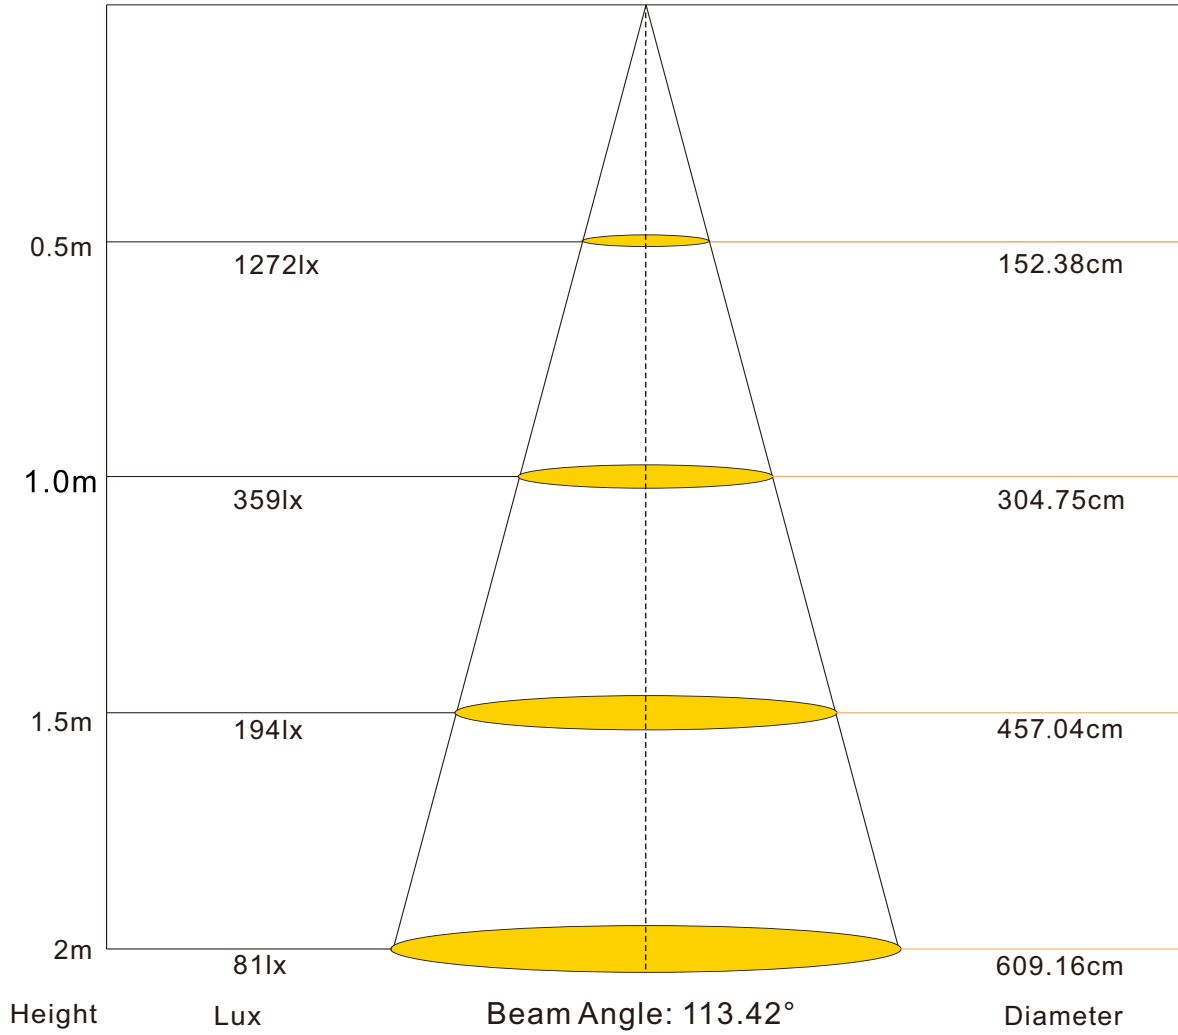

Radiation diagram

Relative luminous intensity Iv %
LED Light distribution

Color Spectrum (CRI80)

for: white LED

How to connect flexible strip

Below shows you how to connect the flexible strip to power supplies.

Lux Diagram

2835-60LEDS/M-2700k

Lux Diagram

2835-60LEDS/M-3000k

Lux Diagram

2835-60LEDS/M-4000k

Lux Diagram

2835-60LEDS/M-6000k