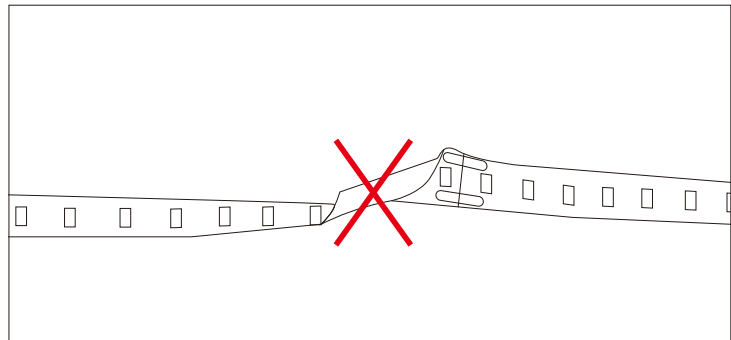

50 Bags/Outer Box

Outer box
size:34x52x27cm

Package: 5 meter strip in one reel, one reel in one anti-static bag, 25 bags put into one inner box, 2 inner box put into one carton.

! Cautions:

When install the led strip, please note the installation technique. The led strip can be bent, but not distorted, as shown below: