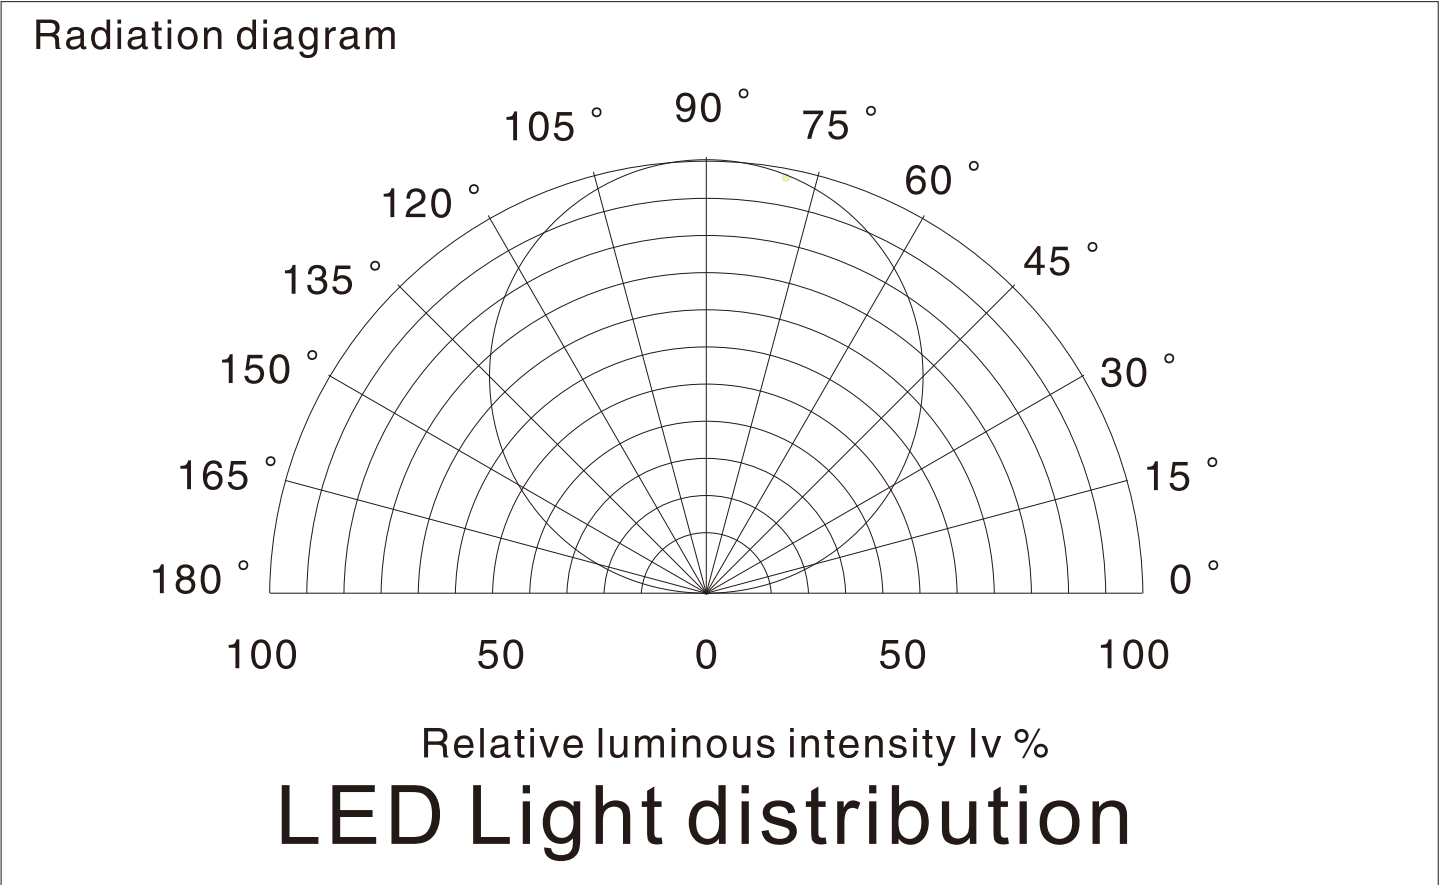

- Available in 12V DC maximum.
- CRI80 LED Strip are available.
- Very bright & low power consumption.
- Operating temperature: -20~50°C.
- Long life span LED lights, more than 50,000 hours+.
- Adhesive back, peel & stick!
- Non-waterproof, IP20.

Applications:

Ideal for sign letters and channel letters, concealed lights, room lighting, equipment.

Assembly drawing

Top View

Section

SMD2835,60LED/meter								
Part Number	Size	Color	Cut every (LEDS)	LED Qty/M	Lumen/M	Voltage	Power/m	Packing/m
SUR-2835FWW60-12V	L5000*W8*H3	WW 	3	60	1000	12V	14.4W	5 Meters/reel
SUR-2835FNW60-12V		NW 			1100			
SUR-2835FCW60-12V		CW 			1200			