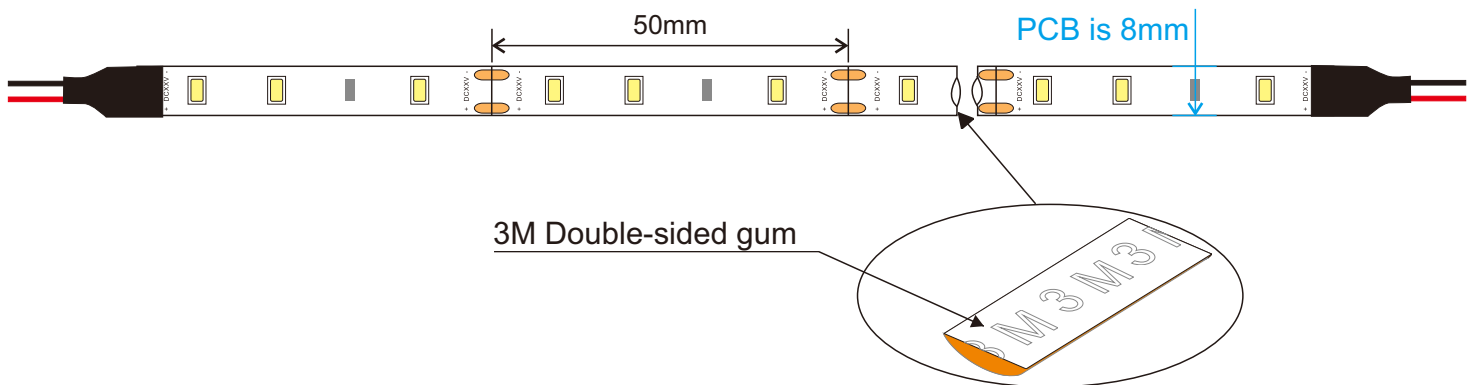

SurMountor

SUR-2835FW60-12V

FLEXIBLE STRIP introduction

Product specification

Lister: Lxlan

Assessor: 

Approver: 

Features:

- Available in 12V DC maximum.
- CRI80 LED Strip are available.
- Very bright & low power consumption.
- Operating temperature: -20~50°C.
- Long life span LED lights, more than 50,000 hours+.
- Adhesive back, peel & stick!
- Non-waterproof, IP20.

Applications:

Ideal for sign letters and channel letters, concealed lights, room lighting, equipment.

Assembly drawing

Top View

Section

SMD2835,60LED/meter								
Part Number	Size	Color	Cut every (LEDS)	LED Qty/M	Lumen/M	Voltage	Power/m	Packing/m
SUR-2835FWW60-12V	L5000*W8*H3	WW 	3	60	1000	12V	14.4W	5 Meters/reel
SUR-2835FNW60-12V		NW 			1100			
SUR-2835FCW60-12V		CW 			1200			

50 Bags/Outer Box

Outer box
size:34x52x27cm

Package: 5 meter strip in one reel, one reel in one anti-static bag, 25 bags put into one inner box, 2 inner box put into one carton.

! Cautions:

When install the led strip, please note the installation technique. The led strip can be bent, but not distorted, as shown below: