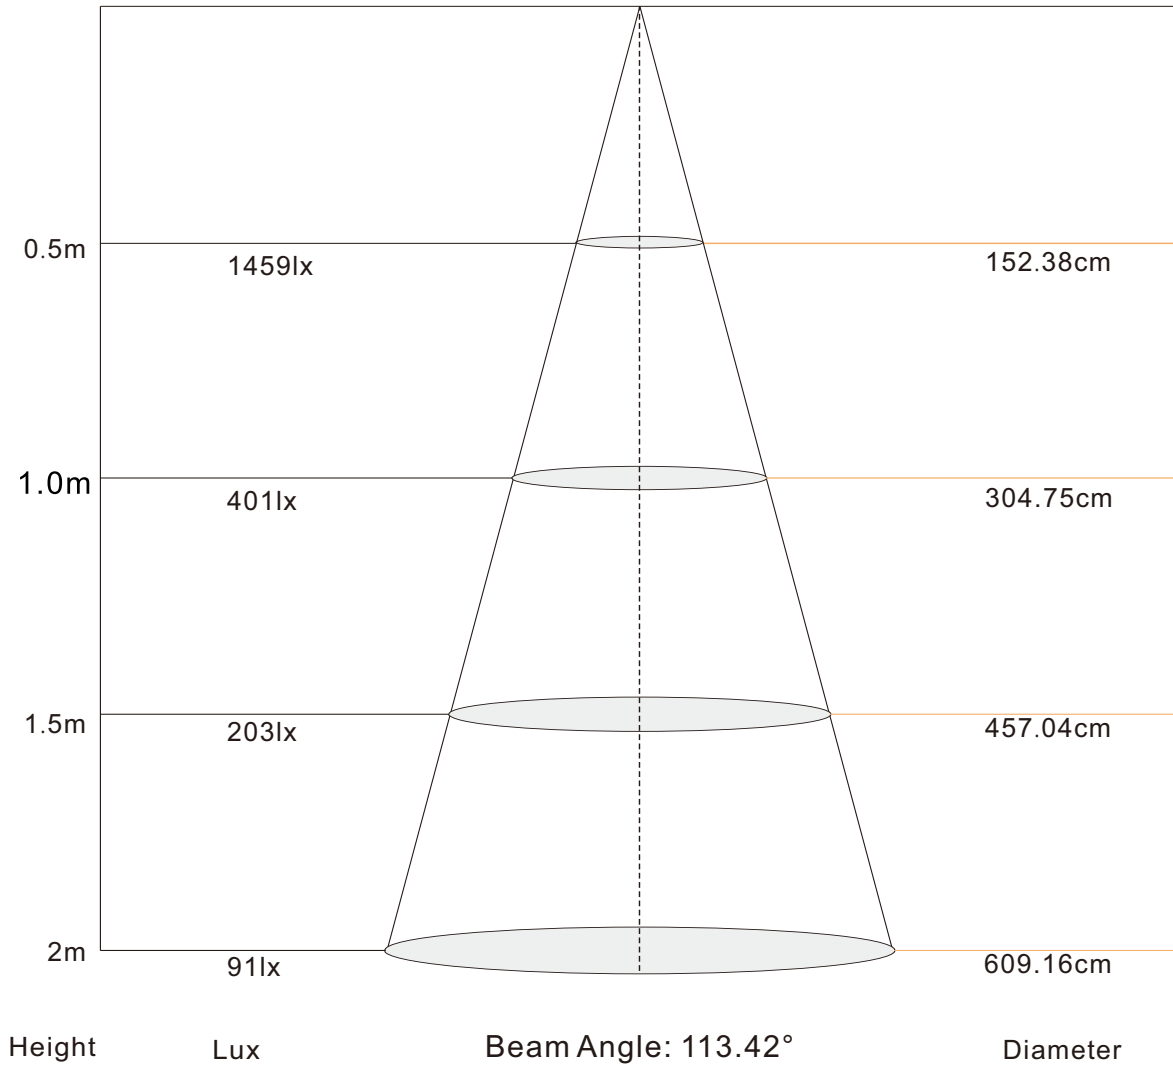

Applications:

Ideal for sign letters and channel letters, concealed lights, room lighting, equipment.

Assembly drawing

Top View

Section

SMD2835,60LED/meter								
Part Number	Size	Color	Cut every (LEDS)	LED Qty/M	Lumen/M	Voltage	Power/m	Packing/m
SUR-2835FWW60-12V	L5000*W8*H3	WW 	3	60	1000	12V	14.4W	5 Meters/reel
SUR-2835FNW60-12V		NW 			1100			
SUR-2835FCW60-12V		CW 			1200			

Color Spectrum (CRI80)

for: white LED

How to connect flexible strip

Below shows you how to connect the flexible strip to power supplies.

Lux Diagram

2835-60LEDS/M-2700k

Lux Diagram

2835-60LEDS/M-3000k

Lux Diagram

2835-60LEDS/M-4000k

Lux Diagram

2835-60LEDS/M-6000k

Package:

1 reel/bag

25 bags/Inner Box

Inner box
size:25x26x31cm

50 Bags/Outer Box

Outer box
size:34x52x27cm

Package: 5 meter strip in one reel, one reel in one anti-static bag, 25 bags put into one inner box, 2 inner box put into one carton.

! Cautions:

When install the led strip, please note the installation technique. The led strip can be bent, but not distorted, as shown below: