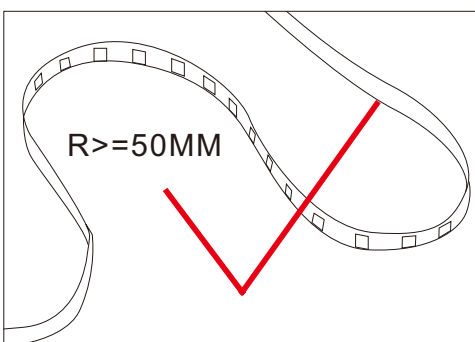

Distortion(Wrong)