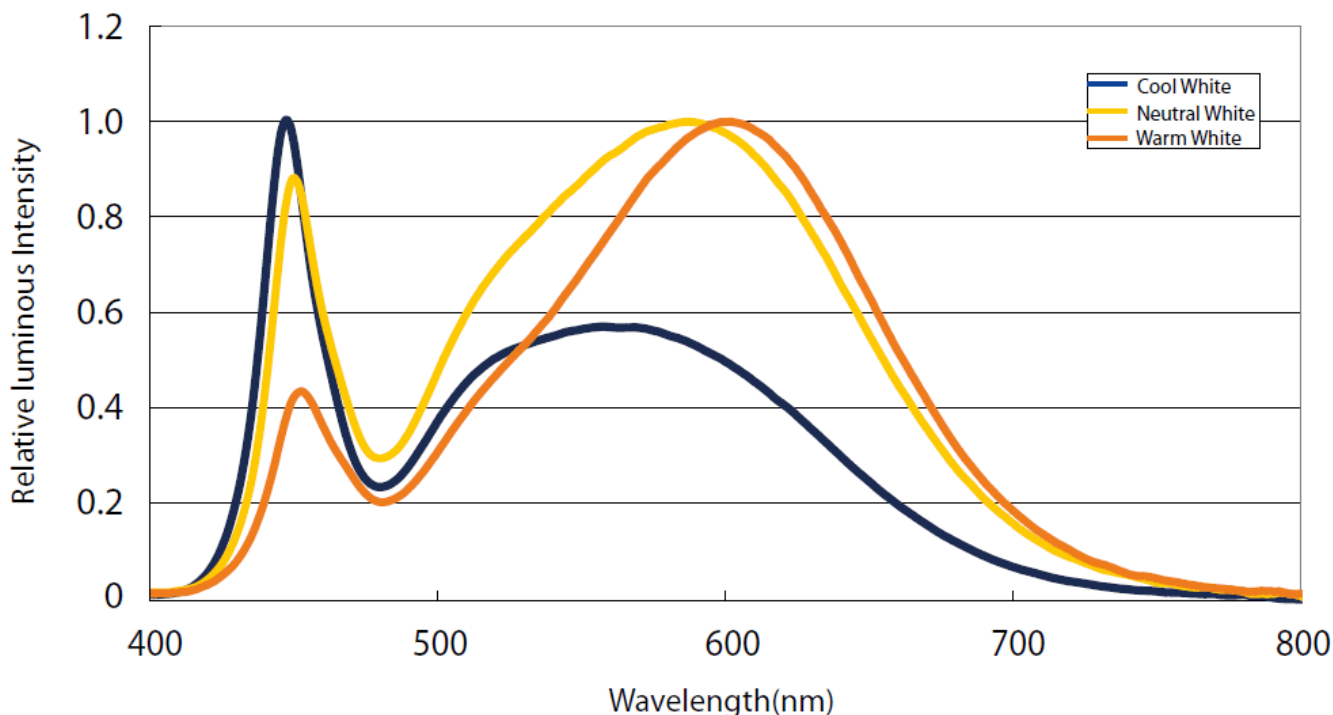

Color Spectrum (CRI80)