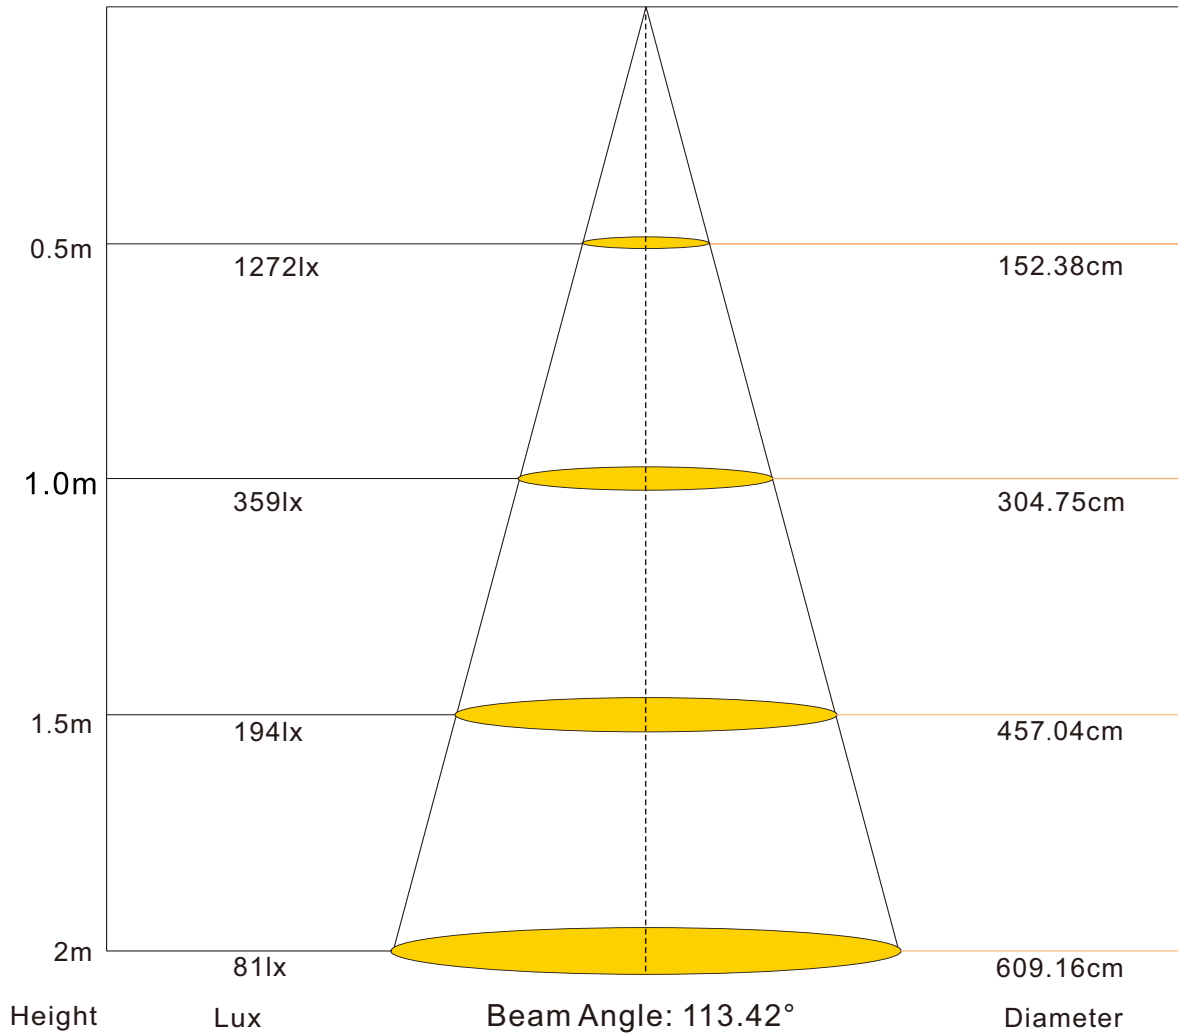

Applications:

Ideal for sign letters and channel letters, concealed lights, room lighting, equipment.

Assembly drawing

Top View

Section

SMD2835,60LED/meter								
Part Number	Size	Color	Cut every (LEDS)	LED Qty/M	Lumen/M	Voltage	Power/m	Packing/m
SUR-2835FWW60-12V	L5000*W8*H3	WW 	3	60	1000	12V	14.4W	5 Meters/reel
SUR-2835FNW60-12V		NW 			1100			
SUR-2835FCW60-12V		CW 			1200			

Color Spectrum (CRI80)

for: white LED

How to connect flexible strip

Below shows you how to connect the flexible strip to power supplies.

Lux Diagram

2835-60LEDS/M-2700k

Lux Diagram

2835-60LEDS/M-3000k

Lux Diagram

2835-60LEDS/M-4000k

Lux Diagram

2835-60LEDS/M-6000k

Package:

1 reel/bag

25 bags/Inner Box

Inner box
size:25x26x31cm

50 Bags/Outer Box

Outer box
size:34x52x27cm

Package: 5 meter strip in one reel, one reel in one anti-static bag, 25 bags put into one inner box, 2 inner box put into one carton.

! Cautions:

When install the led strip, please note the installation technique. The led strip can be bent, but not distorted, as shown below: