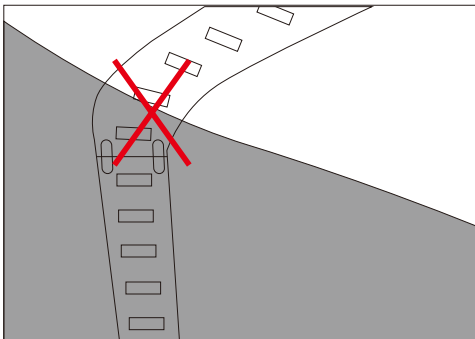

50 Bags/Outer Box

Outer box
size:34x52x27cm

Package: 5 meter strip in one reel, one reel in one anti-static bag, 25 bags put into one inner box, 2 inner box put into one carton.

! Cautions:

When install the led strip, please note the installation technique. The led strip can be bent, but not distorted, as shown below: