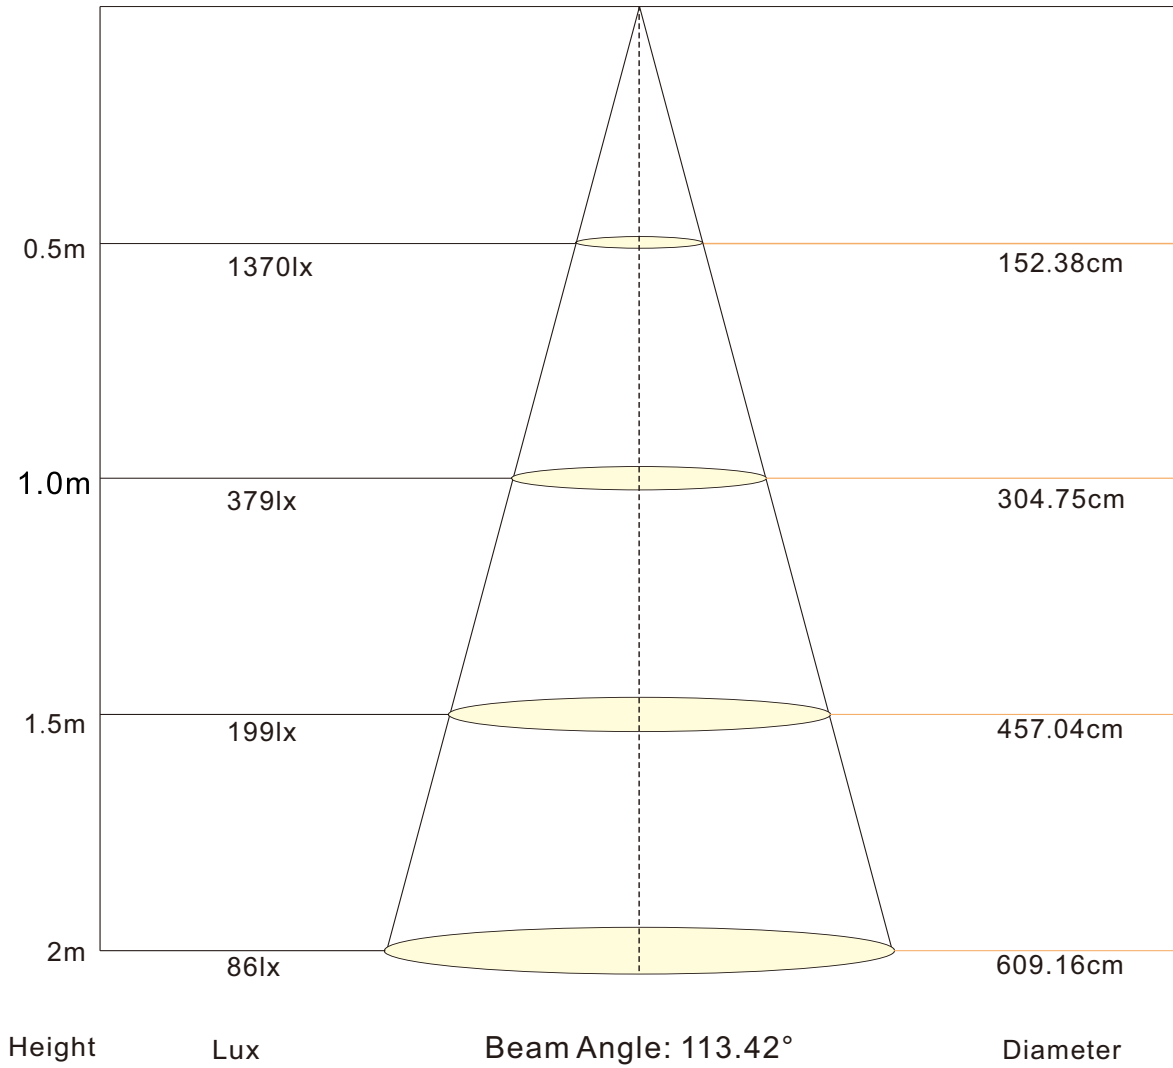

Applications:

Ideal for sign letters and channel letters, concealed lights, room lighting, equipment.

Assembly drawing

Top View

Section

SMD2835,60LED/meter								
Part Number	Size	Color	Cut every (LEDS)	LED Qty/M	Lumen/M	Voltage	Power/m	Packing/m
SUR-2835FWW60-12V	L5000*W8*H3	WW 	3	60	1000	12V	14.4W	5 Meters/reel
SUR-2835FNW60-12V		NW 			1100			
SUR-2835FCW60-12V		CW 			1200			

Color Spectrum (CRI80)

for: white LED

How to connect flexible strip

Below shows you how to connect the flexible strip to power supplies.

Lux Diagram

2835-60LEDS/M-2700k

Lux Diagram

2835-60LEDS/M-3000k

Lux Diagram

2835-60LEDS/M-4000k

Lux Diagram

2835-60LEDS/M-6000k

Package:

1 reel/bag

25 bags/Inner Box

Inner box
size:25x26x31cm

50 Bags/Outer Box

Outer box
size:34x52x27cm

Package: 5 meter strip in one reel, one reel in one anti-static bag, 25 bags put into one inner box, 2 inner box put into one carton.

! Cautions:

When install the led strip, please note the installation technique. The led strip can be bent, but not distorted, as shown below: