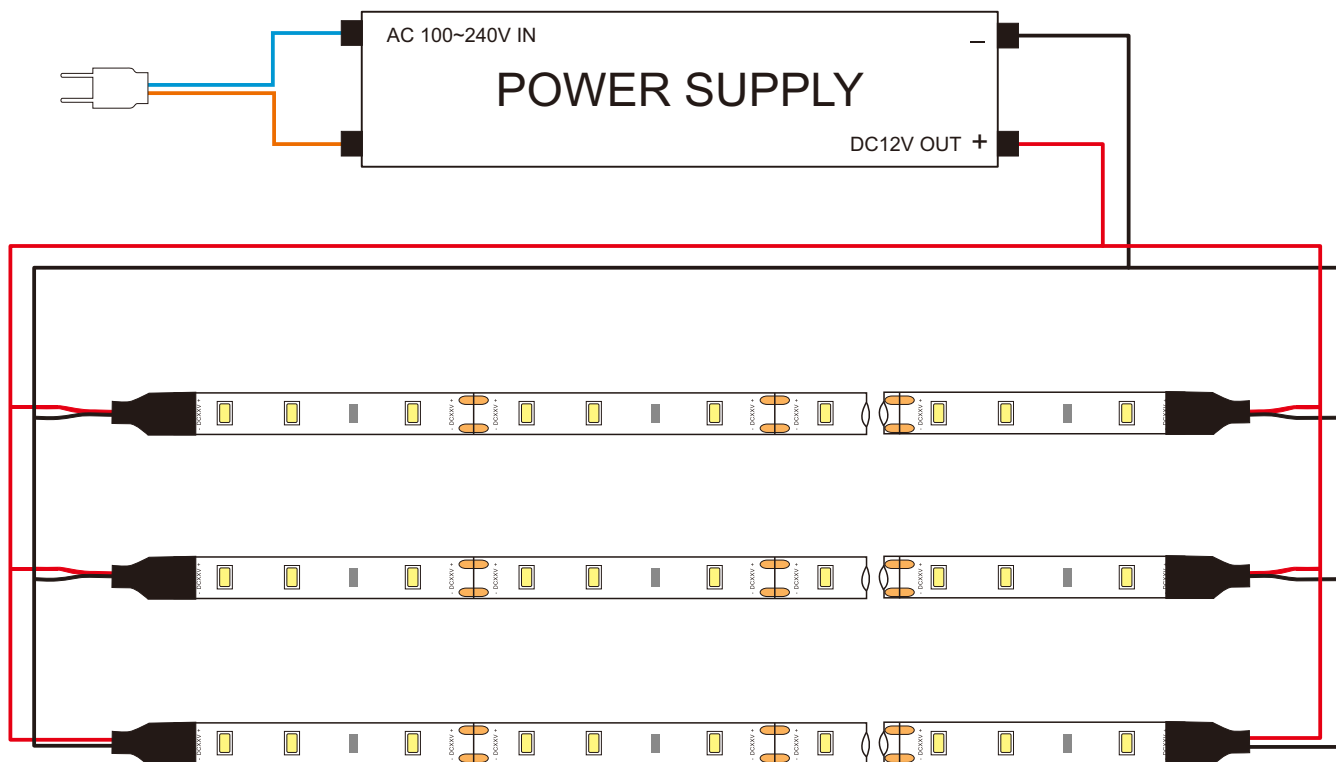

- Available in 12V DC maximum.
- CRI80 LED Strip are available.
- Very bright & low power consumption.
- Operating temperature: -20~50°C.
- Long life span LED lights, more than 50,000 hours+.
- Adhesive back, peel & stick!
- Non-waterproof, IP20.

Applications:

Ideal for sign letters and channel letters, concealed lights, room lighting, equipment.

Assembly drawing

Top View

Section

SMD2835,60LED/meter								
Part Number	Size	Color	Cut every (LEDS)	LED Qty/M	Lumen/M	Voltage	Power/m	Packing/m
SUR-2835FWW60-12V	L5000*W8*H3	WW 	3	60	1000	12V	14.4W	5 Meters/reel
SUR-2835FNW60-12V		NW 			1100			
SUR-2835FCW60-12V		CW 			1200			

Color Spectrum (CRI80)

for: white LED

How to connect flexible strip

Below shows you how to connect the flexible strip to power supplies.

Lux Diagram

2835-60LEDS/M-2700k

Lux Diagram

2835-60LEDS/M-3000k

50 Bags/Outer Box

Outer box
size:34x52x27cm

Package: 5 meter strip in one reel, one reel in one anti-static bag, 25 bags put into one inner box, 2 inner box put into one carton.

! Cautions:

When install the led strip, please note the installation technique. The led strip can be bent, but not distorted, as shown below: