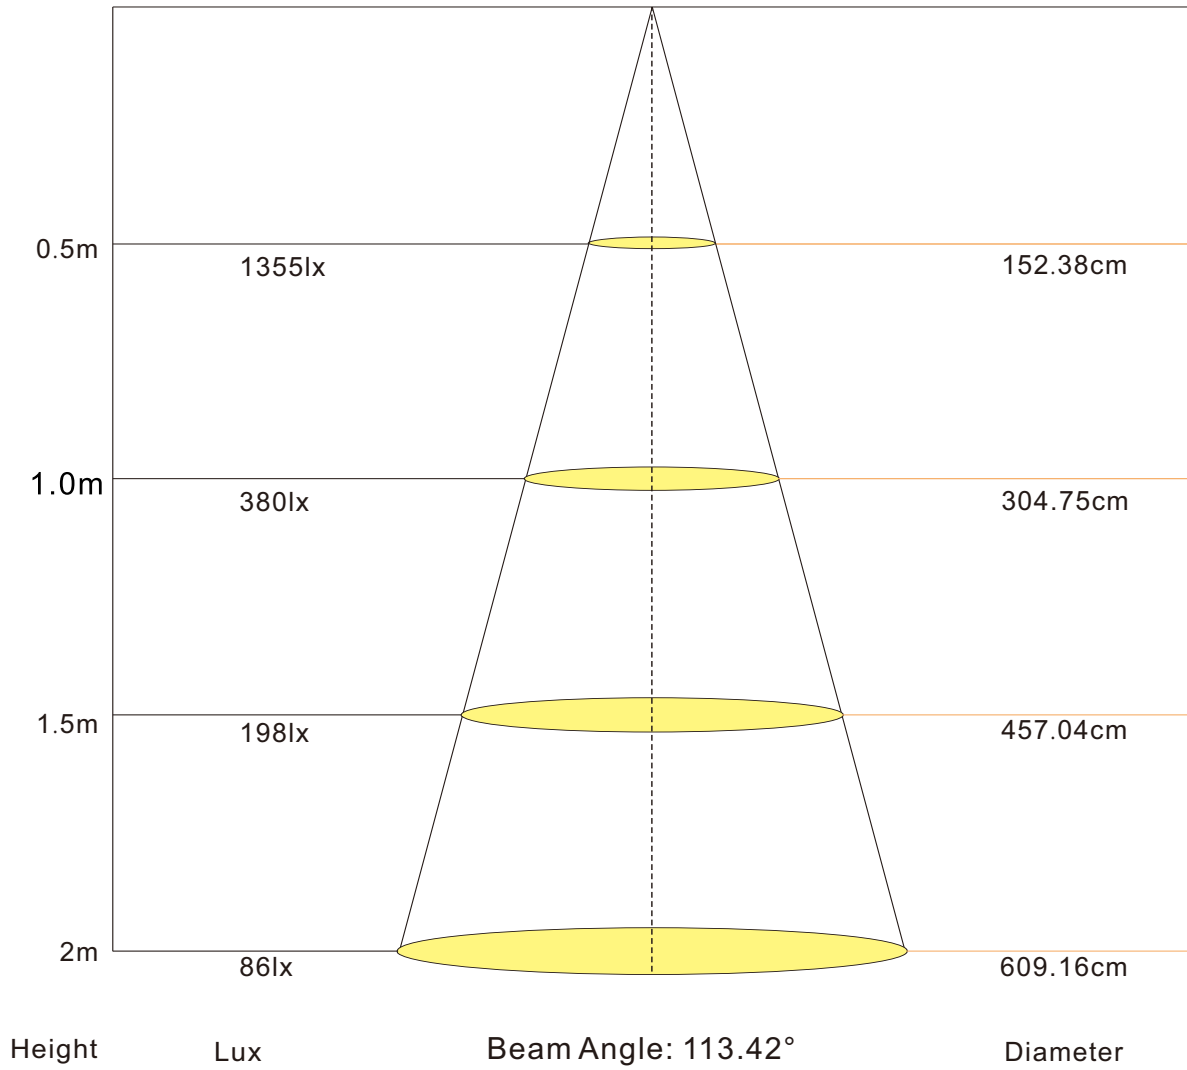

Applications:

Ideal for sign letters and channel letters, concealed lights, room lighting, equipment.

Assembly drawing

Top View

Section

SMD2835,60LED/meter								
Part Number	Size	Color	Cut every (LEDS)	LED Qty/M	Lumen/M	Voltage	Power/m	Packing/m
SUR-2835FWW60-12V	L5000*W8*H3	WW 	3	60	1000	12V	14.4W	5 Meters/reel
SUR-2835FNW60-12V		NW 			1100			
SUR-2835FCW60-12V		CW 			1200			

Color Spectrum (CRI80)

for: white LED

How to connect flexible strip

Below shows you how to connect the flexible strip to power supplies.

Lux Diagram

2835-60LEDS/M-2700k

Lux Diagram

2835-60LEDS/M-3000k

Lux Diagram

2835-60LEDS/M-4000k

Lux Diagram

2835-60LEDS/M-6000k

Package:

1 reel/bag

25 bags/Inner Box

Inner box
size:25x26x31cm

50 Bags/Outer Box

Outer box
size:34x52x27cm

Package: 5 meter strip in one reel, one reel in one anti-static bag, 25 bags put into one inner box, 2 inner box put into one carton.

! Cautions:

When install the led strip, please note the installation technique. The led strip can be bent, but not distorted, as shown below: