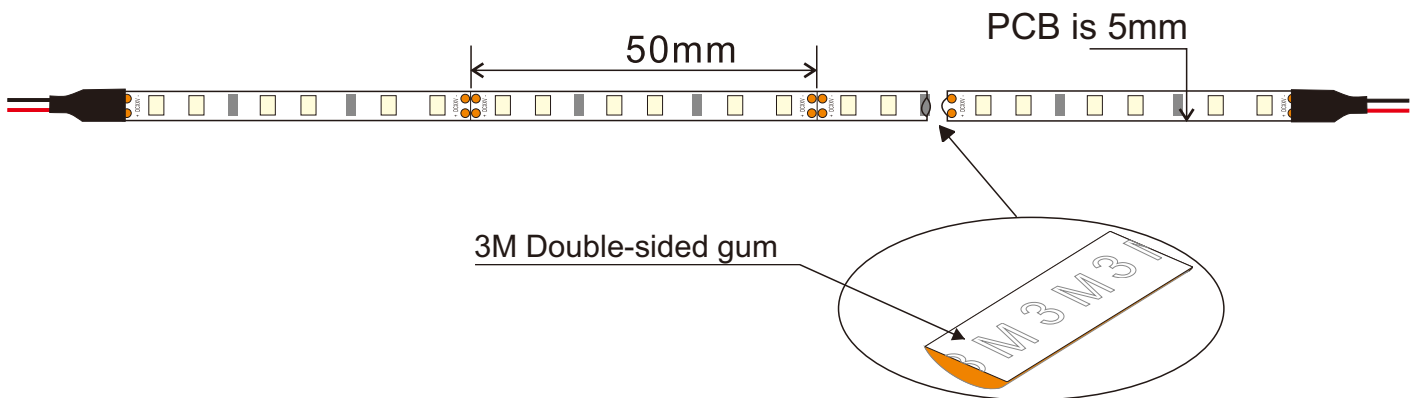

SurMountor

SUR-2835FW120-5-24V

FLEXIBLE STRIP introduction

Product specification

Lister: Lxlan

Assessor: 

Approver: 

Features:

- Available in 24V DC maximum.
- Very bright & low power consumption.
- Operating temperature: -20~50°C.
- Long life span LED lights, more than 50,000 hours+.
- Adhesive back, peel & stick!
- Non-waterproof, IP20.

Applications:

Ideal for sign letters and channel letters, concealed lights, room lighting, equipment.

Assembly drawing

Top View

Section

SMD2835,120LED/meter								
Part Number	Size	Color	Cut every (LEDS)	LED Qty/M	Lumen/M	Voltage	Power/m	Packing/m
SUR-2835FWW120-5-24V	L5000*W5*3	WW 	6	120	1300	24V	14.4W	5 Meters/reel
SUR-2835FNW120-5-24V		NW 			1400			
SUR-2835FCW120-5-24V		CW 			1500			

! Cautions:

When install the led strip, please note the installation technique. The led strip can be bent, but not distorted, as shown below:

Distortion(Wrong)

Bend (Right)