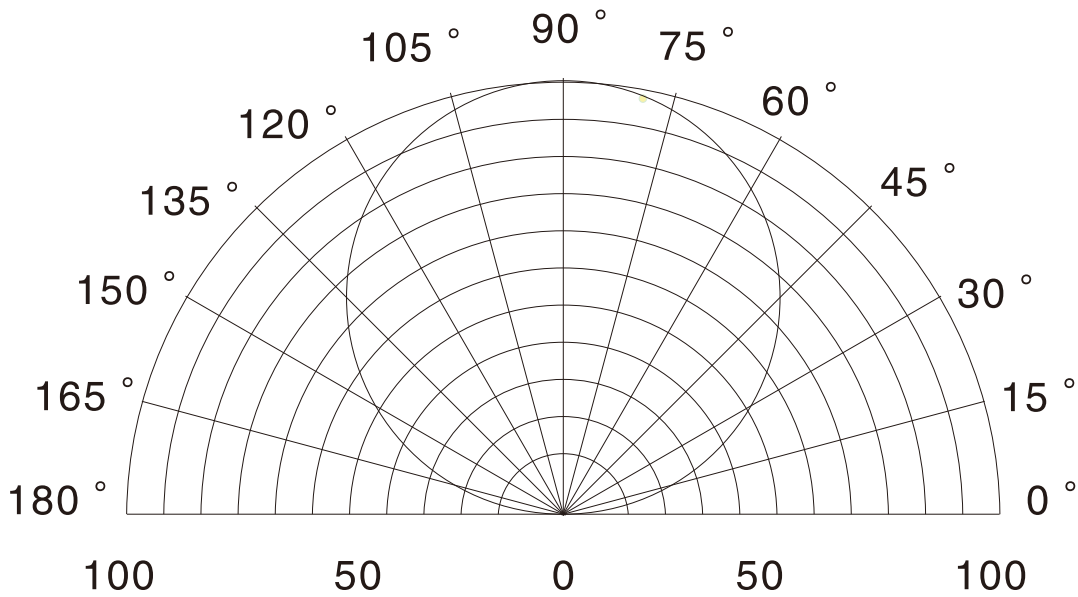

SMD2835,120LED/meter								
Part Number	Size	Color	Cut every (LEDS)	LED Qty/M	Lumen/M	Voltage	Power/m	Packing/m
SUR-2835FWW120-5-24V	L5000*W5*3	WW	6	120	1300	24V	14.4W	5 Meters/reel
SUR-2835FNW120-5-24V		NW			1400			
SUR-2835FCW120-5-24V		CW			1500			

Radiation diagram

Relative luminous intensity Iv %

LED Light distribution