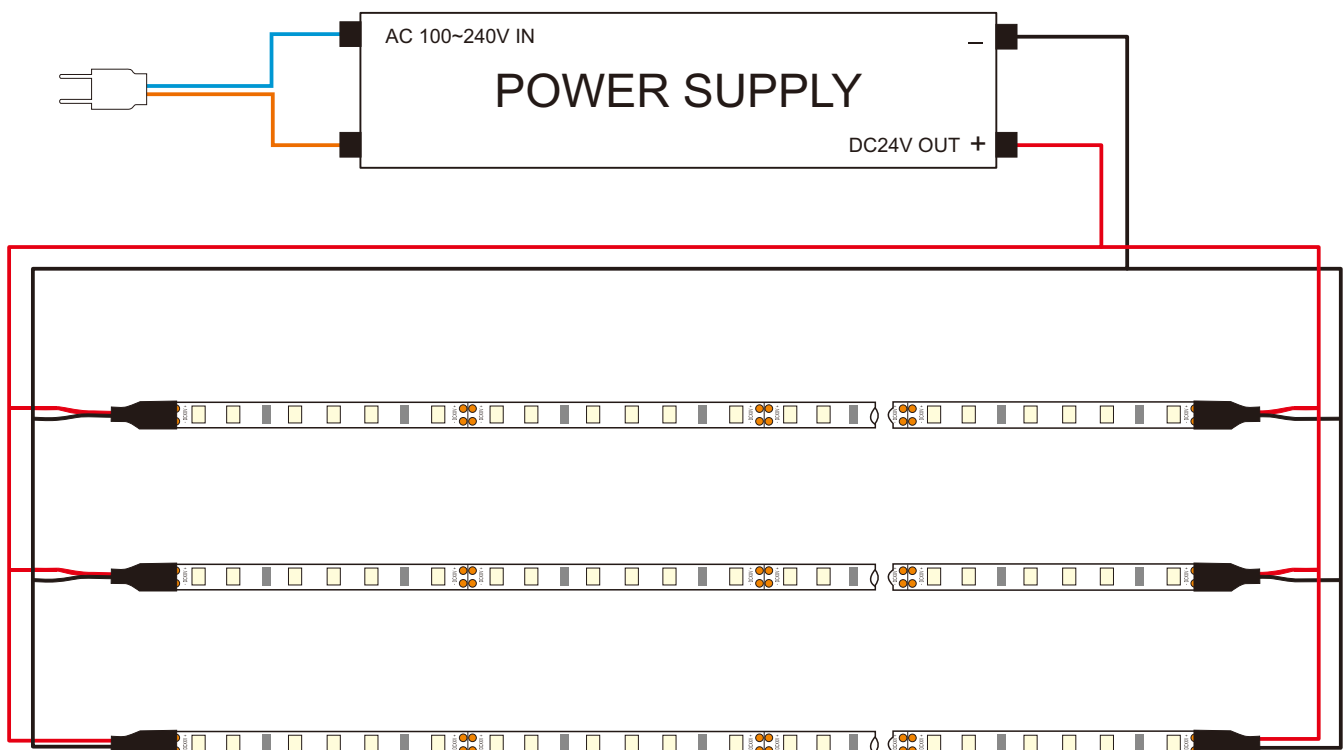

Applications:

Ideal for sign letters and channel letters, concealed lights, room lighting, equipment.

Assembly drawing

Top View

Section

SMD2835,120LED/meter								
Part Number	Size	Color	Cut every (LEDS)	LED Qty/M	Lumen/M	Voltage	Power/m	Packing/m
SUR-2835FWW120-5-24V	L5000*W5*3	WW 	6	120	1300	24V	14.4W	5 Meters/reel
SUR-2835FNW120-5-24V		NW 			1400			
SUR-2835FCW120-5-24V		CW 			1500			

Radiation diagram

Relative luminous intensity Iv %

LED Light distribution

Color Spectrum (CRI80)

for: white LED

How to connect flexible strip

Below shows you how to connect the flexible strip to power supplies.

! Cautions:

When install the led strip, please note the installation technique. The led strip can be bent, but not distorted, as shown below:

Distortion(Wrong)

Bend (Right)