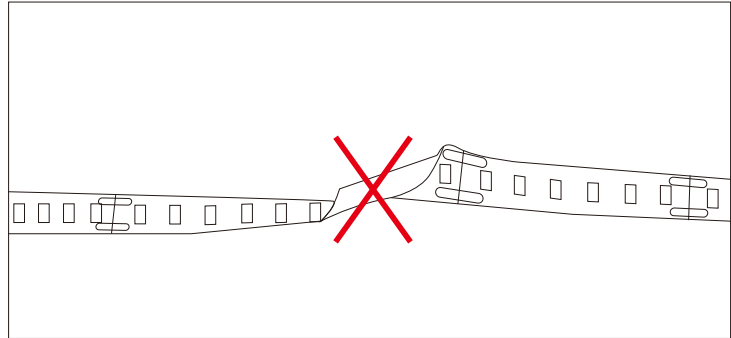

Package:

1 reel/bag

25 bags/Inner Box

Inner box
size:25x26x31cm

50 Bags/Outer Box

Outer box
size:34x52x27cm

Package: 5 meter strip in one reel, one reel in one anti-static bag, 25 bags put into one inner box, 2 inner box put into one carton.

! Cautions:

When install the led strip, please note the installation technique. The led strip can be bent, but not distorted, as shown below:

Distortion(Wrong)

Bend (Right)