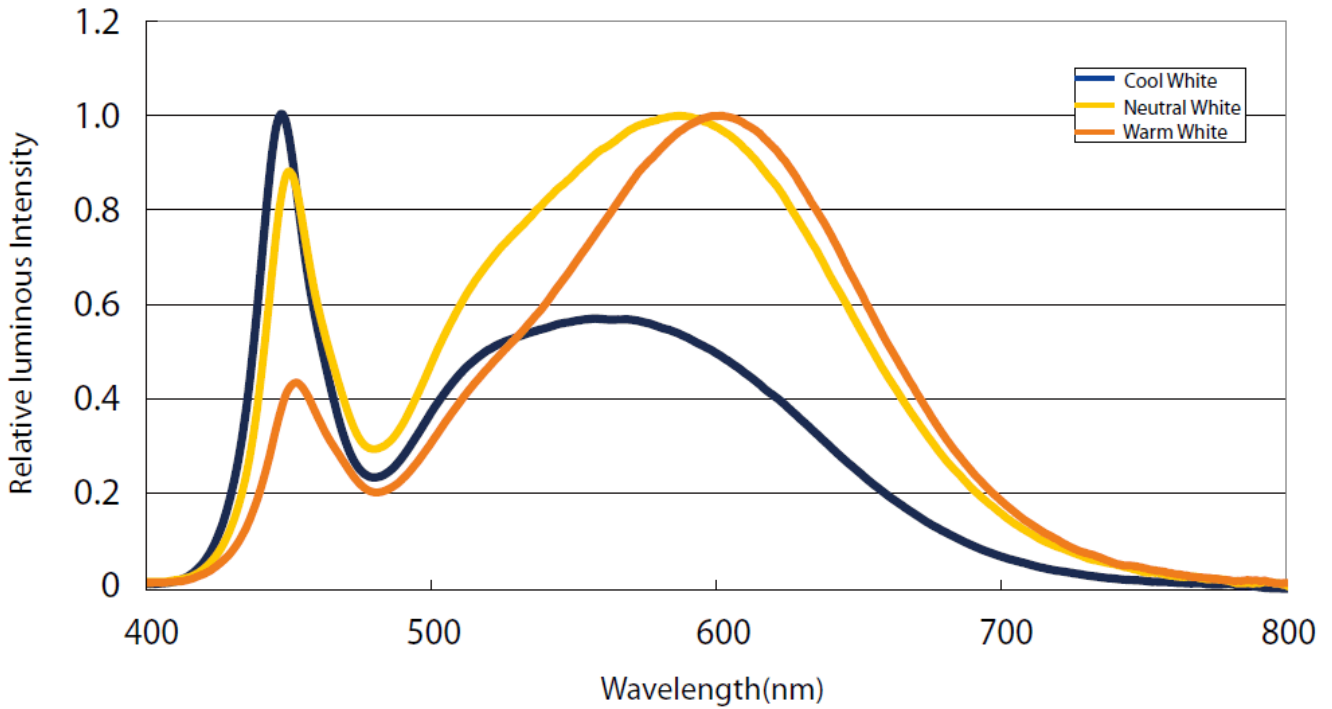

Radiation diagram

Relative luminous intensity Iv %

LED Light distribution

Color Spectrum (CRI80)

for: white LED

How to connect flexible strip

Below shows you how to connect the flexible strip to power supplies.