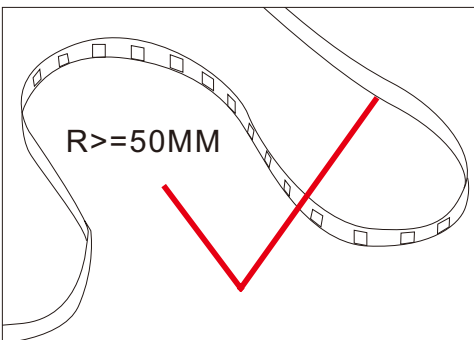

Applications:

Ideal for sign letters and channel letters, concealed lights, room lighting, equipment.

Assembly drawing

Top View

Section

SMD2835,120LED/meter								
Part Number	Size	Color	Cut every (LEDS)	LED Qty/M	Lumen/M	Voltage	Power/m	Packing/m
SUR-2835FWW120-5-24V	L5000*W5*3	WW 	6	120	1300	24V	14.4W	5 Meters/reel
SUR-2835FNW120-5-24V		NW 			1400			
SUR-2835FCW120-5-24V		CW 			1500			

Package:

1 reel/bag

25 bags/Inner Box

Inner box
size:25x26x31cm

50 Bags/Outer Box

Outer box
size:34x52x27cm

Package: 5 meter strip in one reel, one reel in one anti-static bag, 25 bags put into one inner box, 2 inner box put into one carton.

! Cautions:

When install the led strip, please note the installation technique. The led strip can be bent, but not distorted, as shown below:

Distortion(Wrong)

Bend (Right)