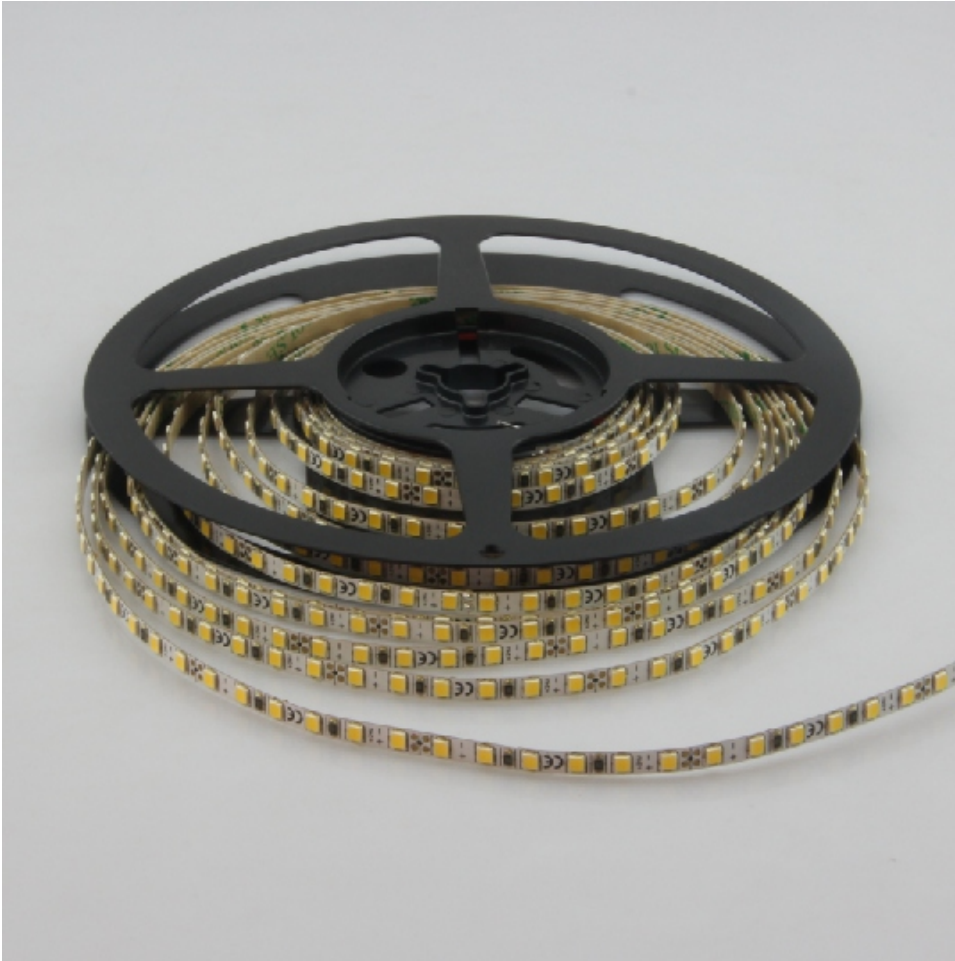

Package:

Package: 5 meter strip in one reel, one reel in one anti-static bag, 25 bags put into one inner box, 2 inner box put into one carton.