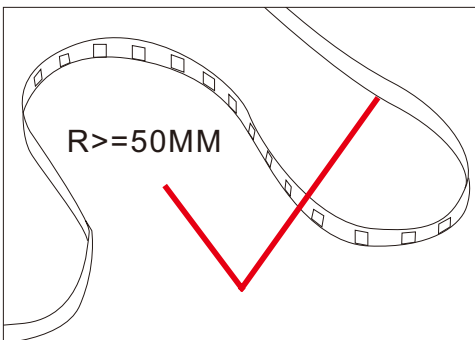

## Package:

1 reel/bag

25 bags/Inner Box

Inner box  
size:25x26x31cm

50 Bags/Outer Box

Outer box  
size:34x52x27cm

Package: 5 meter strip in one reel, one reel in one anti-static bag, 25 bags put into one carton,  
2 inner box put into 1 carton.

**! Cautions:**

When install the led strip, please note the installation technique. The led strip can be bent, but not distorted, as shown below:

**Distortion(Wrong)**

**Bend (Right)**