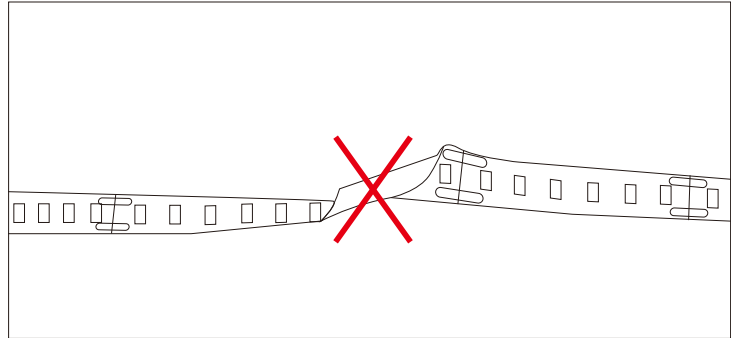

## Package:

1 reel/bag

25 bags/Inner Box

Inner box  
size:25x26x31cm

50 Bags/Outer Box

Outer box  
size:34x52x27cm

Package: 5 meter strip in one reel, one reel in one anti-static bag, 25 bags put into one carton,  
2 inner box put into 1 carton.

**! Cautions:**

When install the led strip, please note the installation technique. The led strip can be bent, but not distorted, as shown below:

**Distortion(Wrong)**

**Bend (Right)**