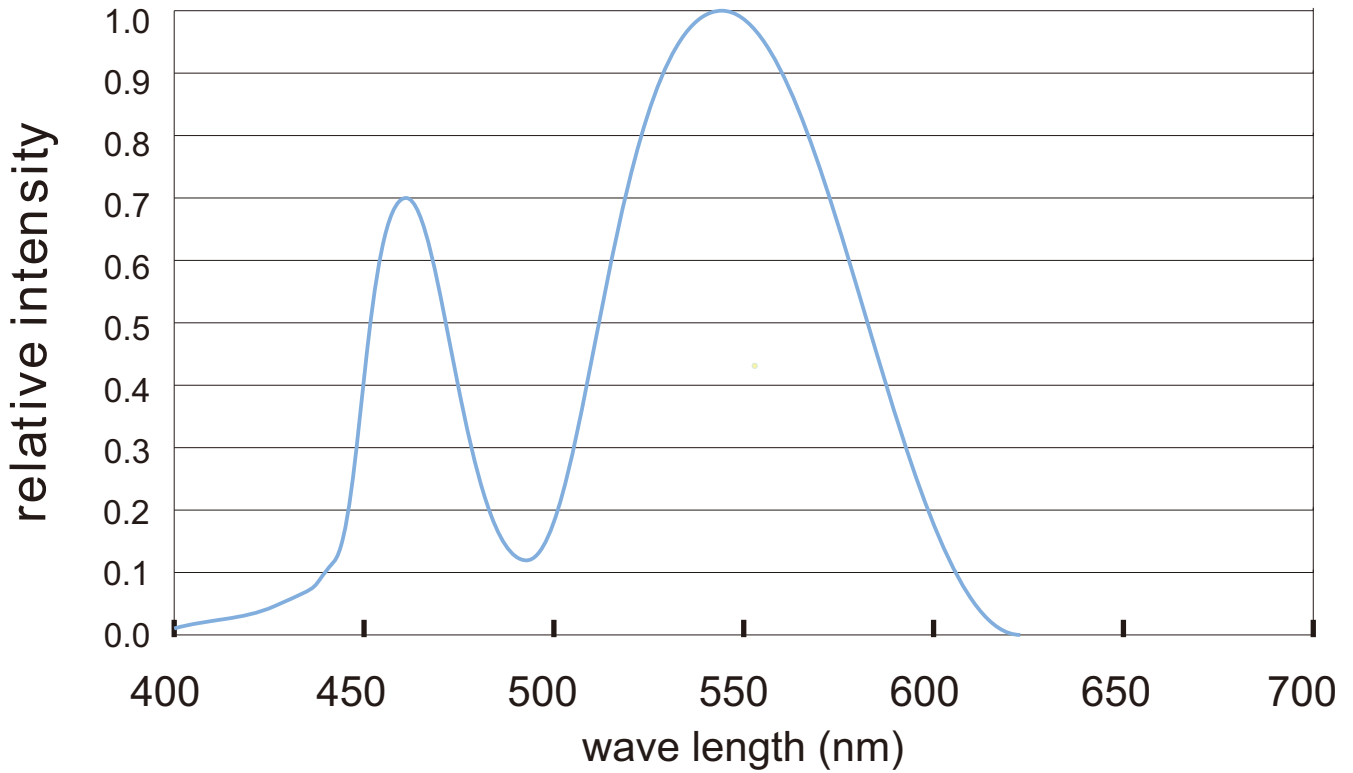

### Top View

### Section

SMD2835,120LED/meter								
Part Number	Size	Color	Cut every (LEDS)	LED Qty/M	Lumen/M	Voltage	Power/m	Packing/m
SUR-2835FWW120-24V	L5000*W10*H3 or L5000*W12*H3	WW 	6	120	1180	24V	14.4W	5 Meters/reel
SUR-2835FNW120-24V		NW 			1330			
SUR-2835FCW120-24V		CW 			1480			

Radiation diagram

Relative luminous intensity Iv %

**LED Light distribution**

for: white LED