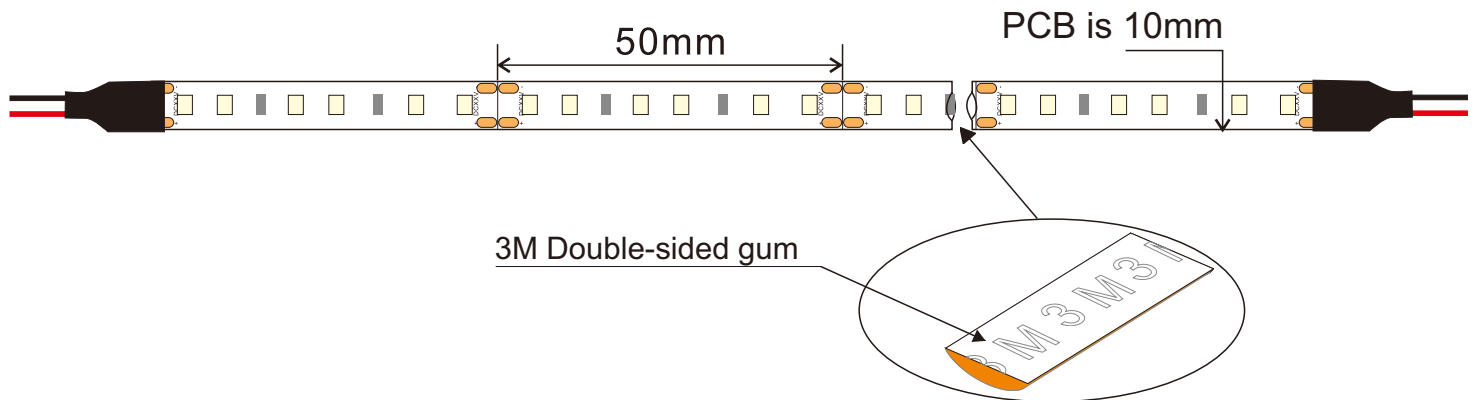

Assembly drawing

Top View