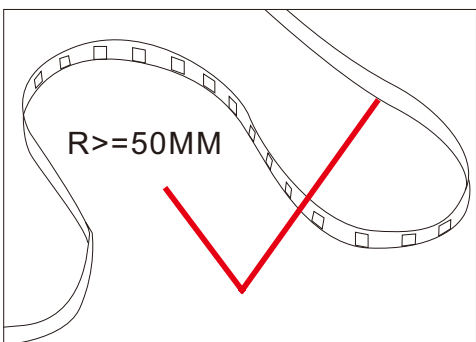

Applications:

Ideal for sign letters and channel letters, concealed lights, room lighting, equipment.

Assembly drawing

Top View

Section

SMD2835,120LED/meter								
Part Number	Size	Color	Cut every (LEDS)	LED Qty/M	Lumen/M	Voltage	Power/m	Packing/m
SUR-2835FWW120-24V	L5000*W10*H3 or L5000*W12*H3	WW 	6	120	1300	24V	14.4W	5 Meters/reel
SUR-2835FNW120-24V		NW 			1450			
SUR-2835FCW120-24V		CW 			1600			

25 bags/Inner Box

Inner box
size:25x26x31cm

50 Bags/Outer Box

Outer box
size:34x52x27cm

Package: 5 meter strip in one reel, one reel in one anti-static bag, 25 bags put into one carton,
2 inner box put into 1 carton.

! Cautions:

When install the led strip, please note the installation technique. The led strip can be bent, but not distorted, as shown below:

Distortion(Wrong)

Bend (Right)