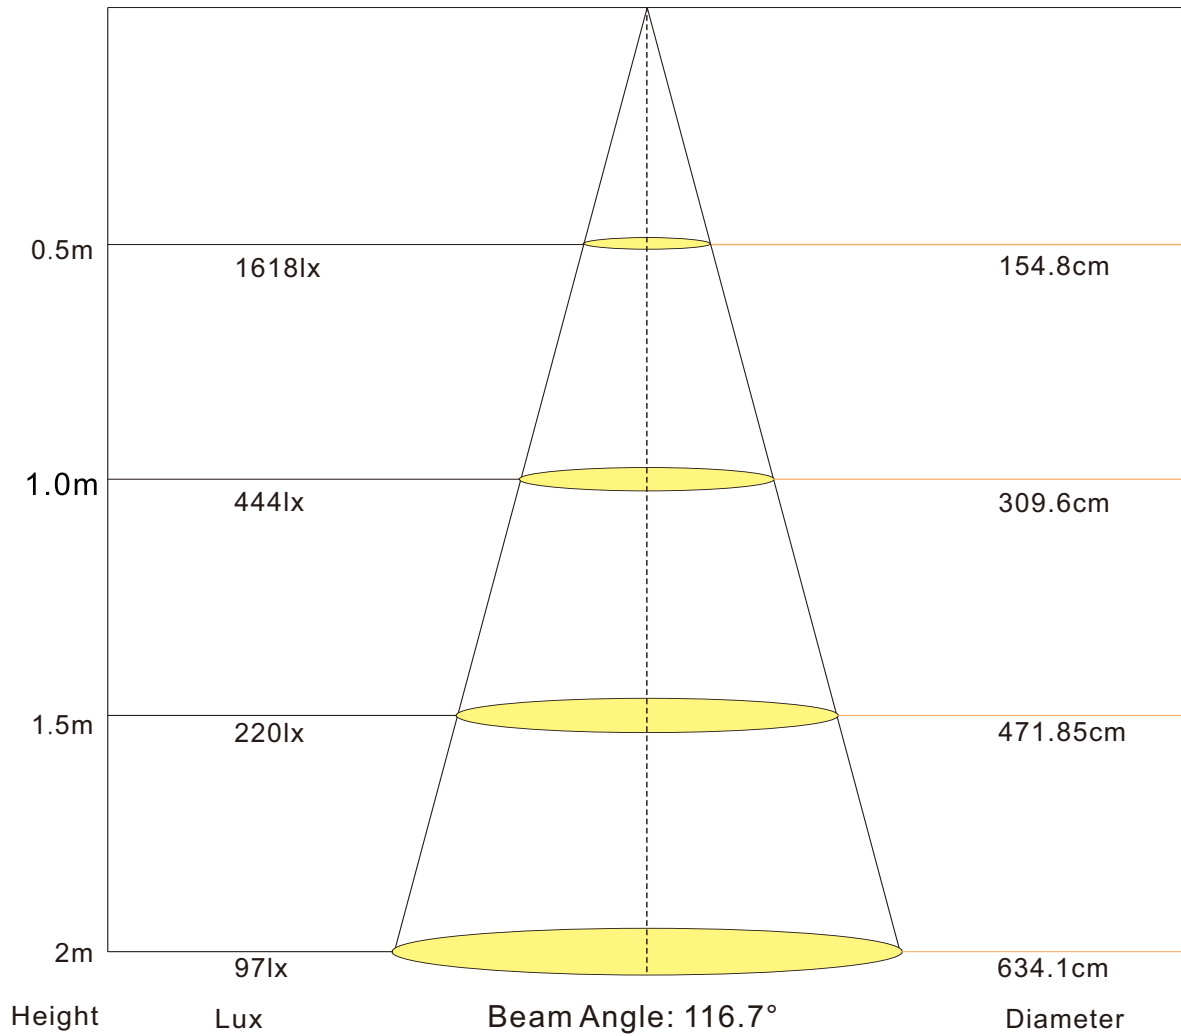

Applications:

Ideal for sign letters and channel letters, concealed lights, room lighting, equipment.

Assembly drawing

Top View

Section

SMD2835,120LED/meter								
Part Number	Size	Color	Cut every (LEDS)	LED Qty/M	Lumen/M	Voltage	Power/m	Packing/m
SUR-2835FWW120-24V	L5000*W10*H3 or L5000*W12*H3	WW 	6	120	1300	24V	14.4W	5 Meters/reel
SUR-2835FNW120-24V		NW 			1450			
SUR-2835FCW120-24V		CW 			1600			

Radiation diagram

Relative luminous intensity Iv %
LED Light distribution

for: white LED

How to connect flexible strip

Below shows you how to connect the flexible strip to power supplies.

Lux Diagram

2835-120LEDS/M-2700k

Lux Diagram

2835-120LEDS/M-3000k

Lux Diagram

2835-120LEDS/M-4000k

Lux Diagram

2835-120LEDS/M-6000k

Package:

1 reel/bag