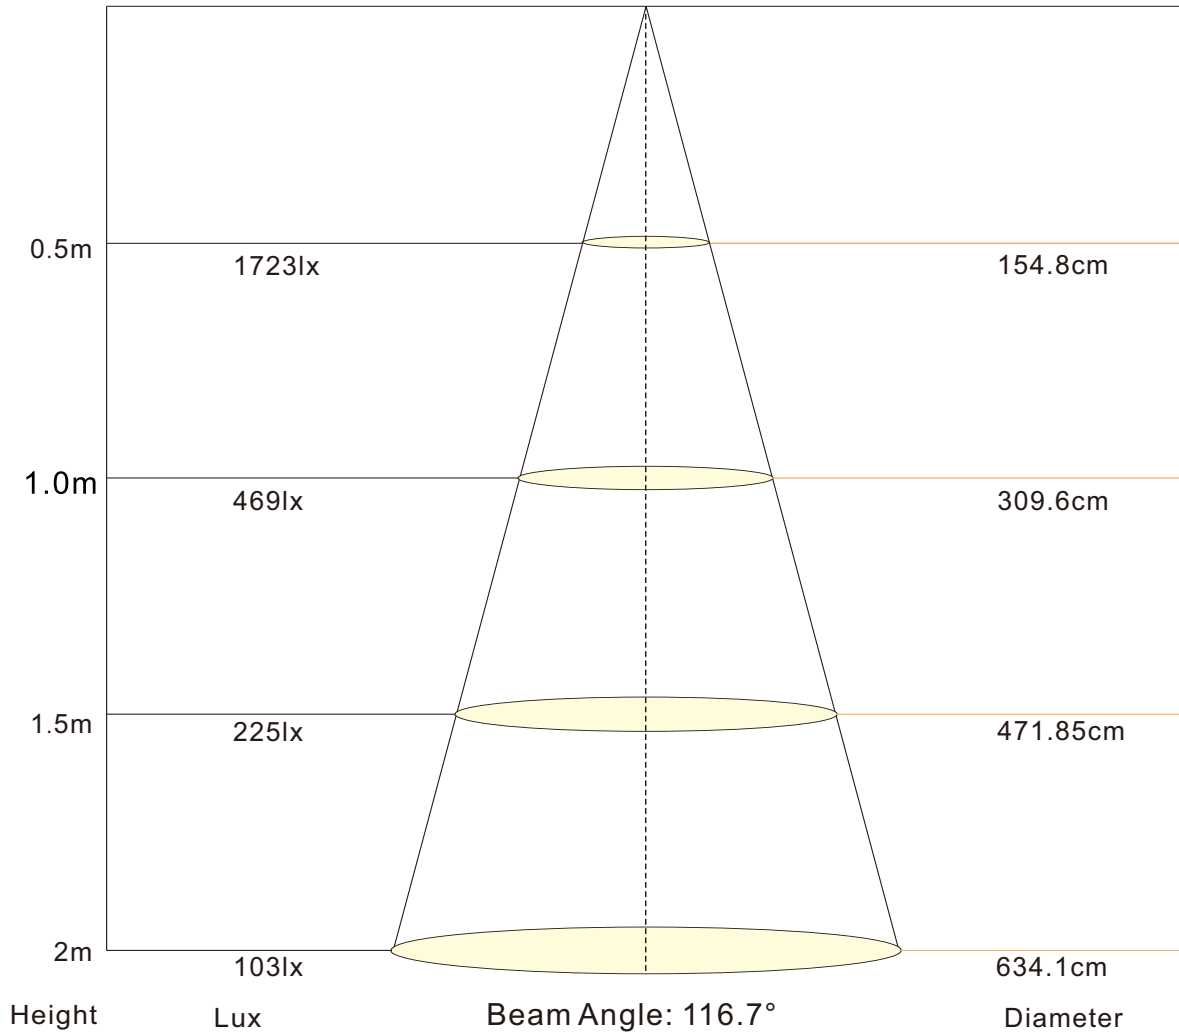

Applications:

Ideal for sign letters and channel letters, concealed lights, room lighting, equipment.

Assembly drawing

Top View

Section

SMD2835,120LED/meter								
Part Number	Size	Color	Cut every (LEDS)	LED Qty/M	Lumen/M	Voltage	Power/m	Packing/m
SUR-2835FWW120-24V	L5000*W10*H3 or L5000*W12*H3	WW 	6	120	1300	24V	14.4W	5 Meters/reel
SUR-2835FNW120-24V		NW 			1450			
SUR-2835FCW120-24V		CW 			1600			

Radiation diagram

Relative luminous intensity Iv %
LED Light distribution

for: white LED

How to connect flexible strip

Below shows you how to connect the flexible strip to power supplies.

Lux Diagram

2835-120LEDS/M-2700k

Lux Diagram

2835-120LEDS/M-3000k

Lux Diagram

2835-120LEDS/M-4000k

Lux Diagram

2835-120LEDS/M-6000k

Package:

1 reel/bag