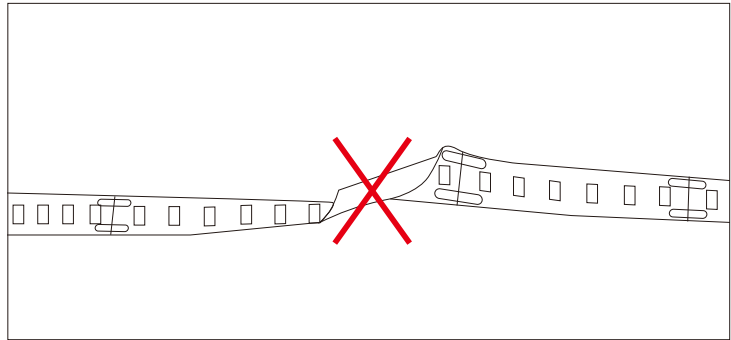

25 bags/Inner Box

Inner box
size:25x26x31cm

50 Bags/Outer Box

Outer box
size:34x52x27cm

Package: 5 meter strip in one reel, one reel in one anti-static bag, 25 bags put into one carton,
2 inner box put into 1 carton.

! Cautions:

When install the led strip, please note the installation technique. The led strip can be bent, but not distorted, as shown below:

Distortion(Wrong)

Bend (Right)