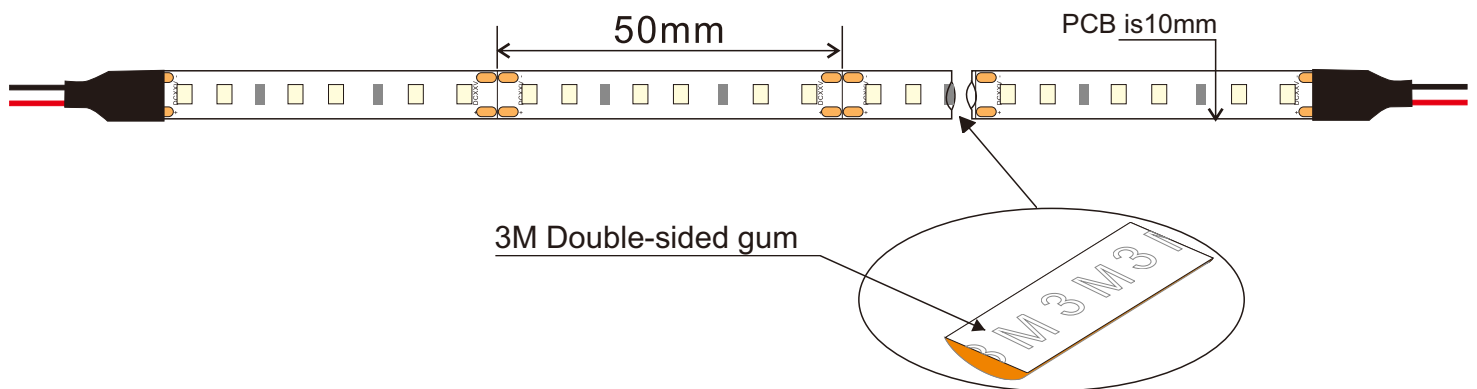

SurMountor

SUR-2835FW120-24V

FLEXIBLE STRIP introduction

Product specification

Lister: Lxlan

Assessor: 

Approver: 

Features:

- Available in 24V DC maximum.
- CRI80 LED Strip.
- Very bright & low power consumption.
- Operating temperature: -20~50°C.
- Long life span LED lights, more than 50,000 hours+.
- Adhesive back, peel & stick!
- Non-waterproof, IP20.

Applications:

Ideal for sign letters and channel letters, concealed lights, room lighting, equipment.

Assembly drawing

Top View

Section

SMD2835,120LED/meter								
Part Number	Size	Color	Cut every (LEDS)	LED Qty/M	Lumen/M	Voltage	Power/m	Packing/m
SUR-2835FWW120-24V	L5000*W10*H3 or L5000*W12*H3	WW 	6	120	1300	24V	14.4W	5 Meters/reel
SUR-2835FNW120-24V		NW 			1450			
SUR-2835FCW120-24V		CW 			1600			

! Cautions:

When install the led strip, please note the installation technique. The led strip can be bent, but not distorted, as shown below:

Distortion(Wrong)

Bend (Right)