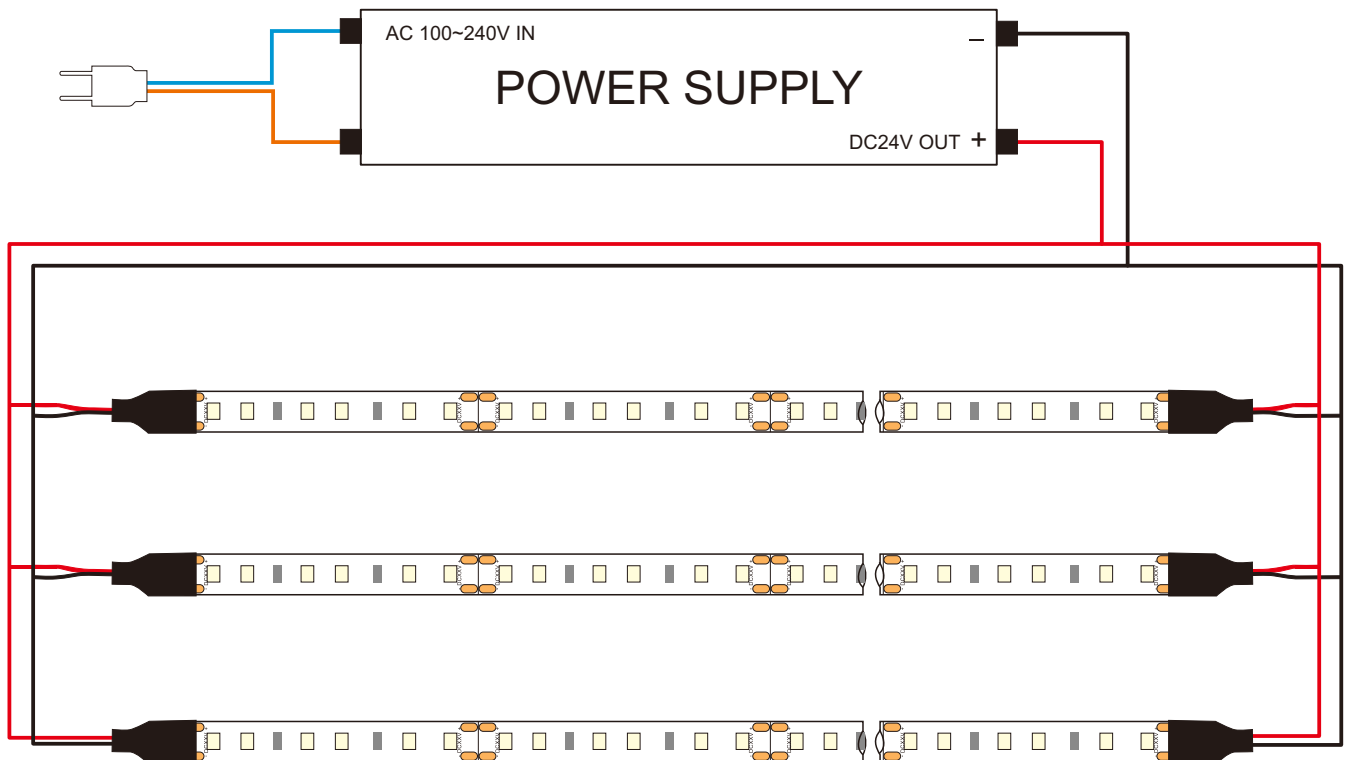

- Available in 24V DC maximum.
- CRI80 LED Strip.
- Very bright & low power consumption.
- Operating temperature: -20~50°C.
- Long life span LED lights, more than 50,000 hours+.
- Adhesive back, peel & stick!
- Non-waterproof, IP20.

Applications:

Ideal for sign letters and channel letters, concealed lights, room lighting, equipment.

Assembly drawing

Top View

Section

SMD2835,120LED/meter								
Part Number	Size	Color	Cut every (LEDS)	LED Qty/M	Lumen/M	Voltage	Power/m	Packing/m
SUR-2835FWW120-24V	L5000*W10*H3 or L5000*W12*H3	WW 	6	120	1300	24V	14.4W	5 Meters/reel
SUR-2835FNW120-24V		NW 			1450			
SUR-2835FCW120-24V		CW 			1600			

Radiation diagram

Relative luminous intensity Iv %
LED Light distribution

for: white LED

How to connect flexible strip

Below shows you how to connect the flexible strip to power supplies.

Lux Diagram

2835-120LEDS/M-2700k

! Cautions:

When install the led strip, please note the installation technique. The led strip can be bent, but not distorted, as shown below:

Distortion(Wrong)

Bend (Right)