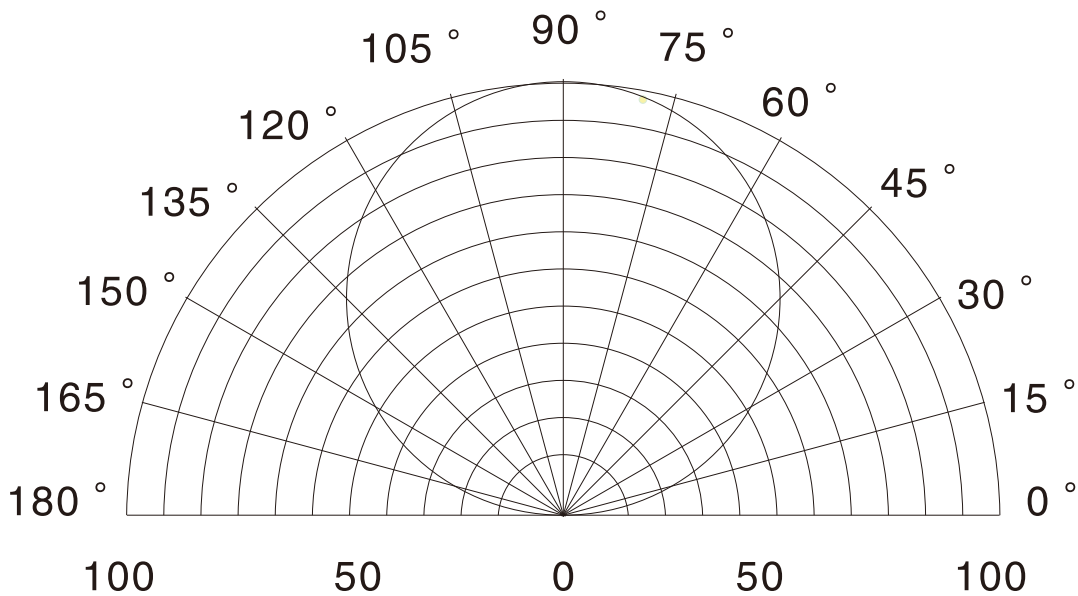

SMD2835,120LED/meter								
Part Number	Size	Color	Cut every (LEDS)	LED Qty/M	Lumen/M	Voltage	Power/m	Packing/m
SUR-2835FWW120-24V	L5000*W10*H3 or L5000*W12*H3	WW	6	120	1300	24V	14.4W	5 Meters/reel
SUR-2835FNW120-24V		NW			1450			
SUR-2835FCW120-24V		CW			1600			

Radiation diagram

Relative luminous intensity Iv %
LED Light distribution