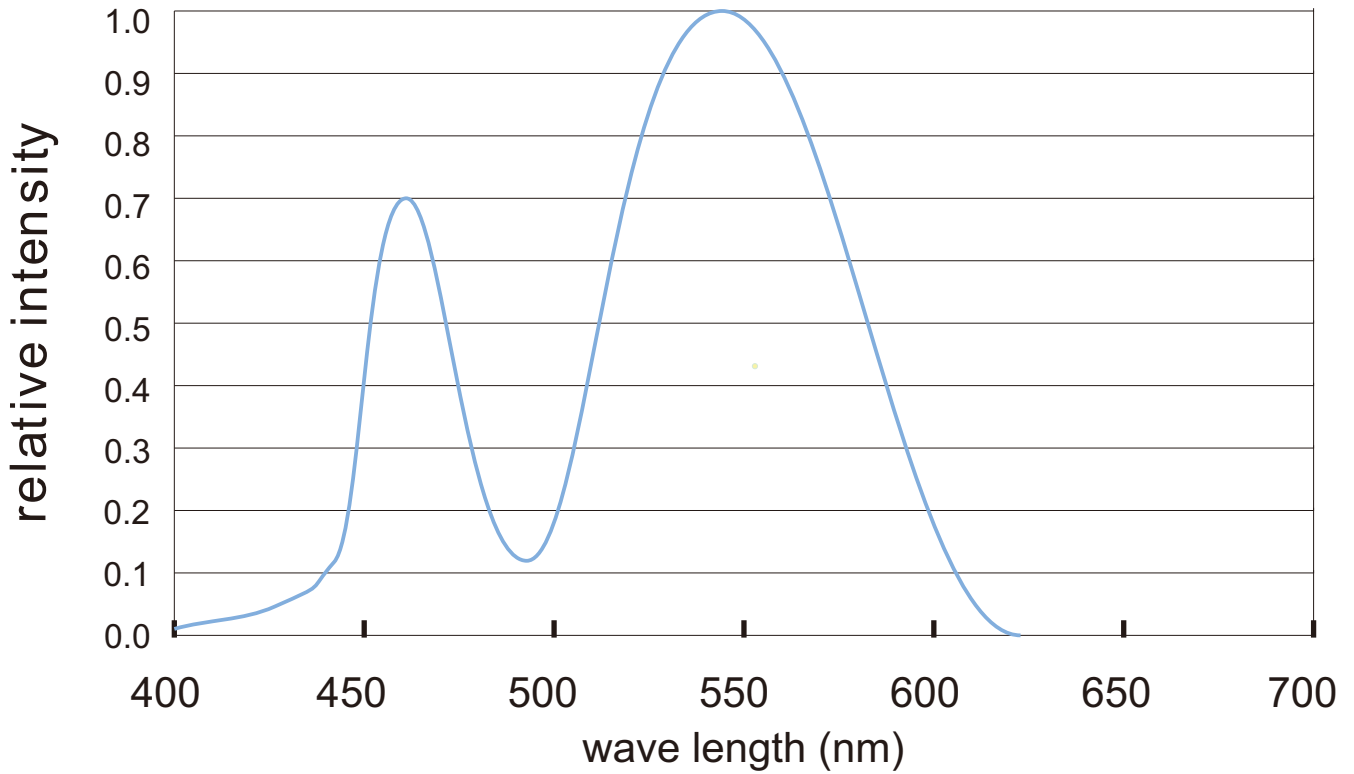

for: white LED

How to connect flexible strip

Below shows you how to connect the flexible strip to power supplies.