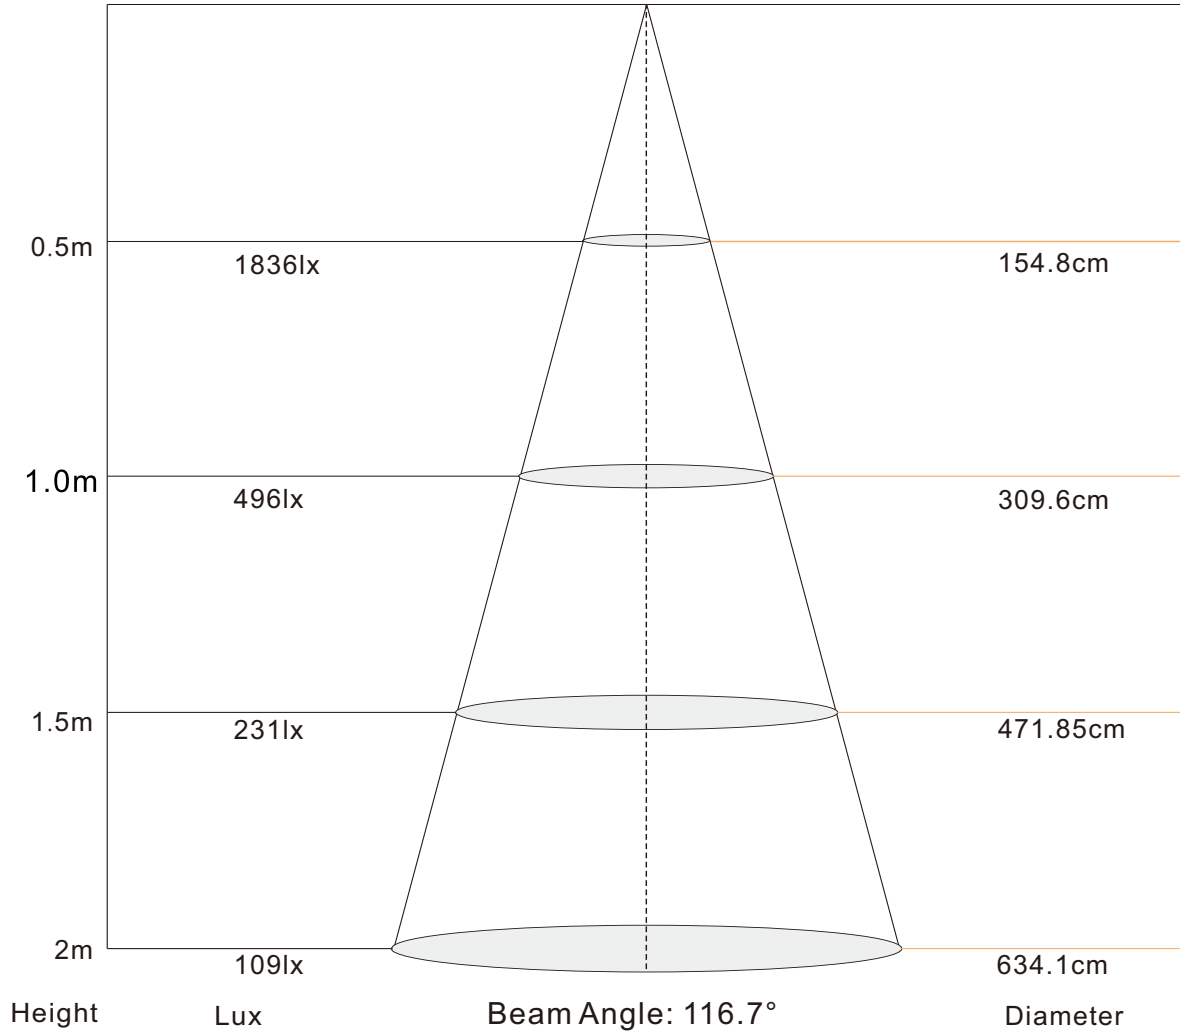

Radiation diagram

Relative luminous intensity Iv %
LED Light distribution

for: white LED

How to connect flexible strip

Below shows you how to connect the flexible strip to power supplies.

Lux Diagram

2835-120LEDS/M-2700k

Lux Diagram

2835-120LEDS/M-3000k

Lux Diagram

2835-120LEDS/M-4000k

Lux Diagram

2835-120LEDS/M-6000k

Package:

1 reel/bag

25 bags/Inner Box

Inner box
size:25x26x31cm

50 Bags/Outer Box

Outer box
size:34x52x27cm

Package: 5 meter strip in one reel, one reel in one anti-static bag, 25 bags put into one carton,
2 inner box put into 1 carton.