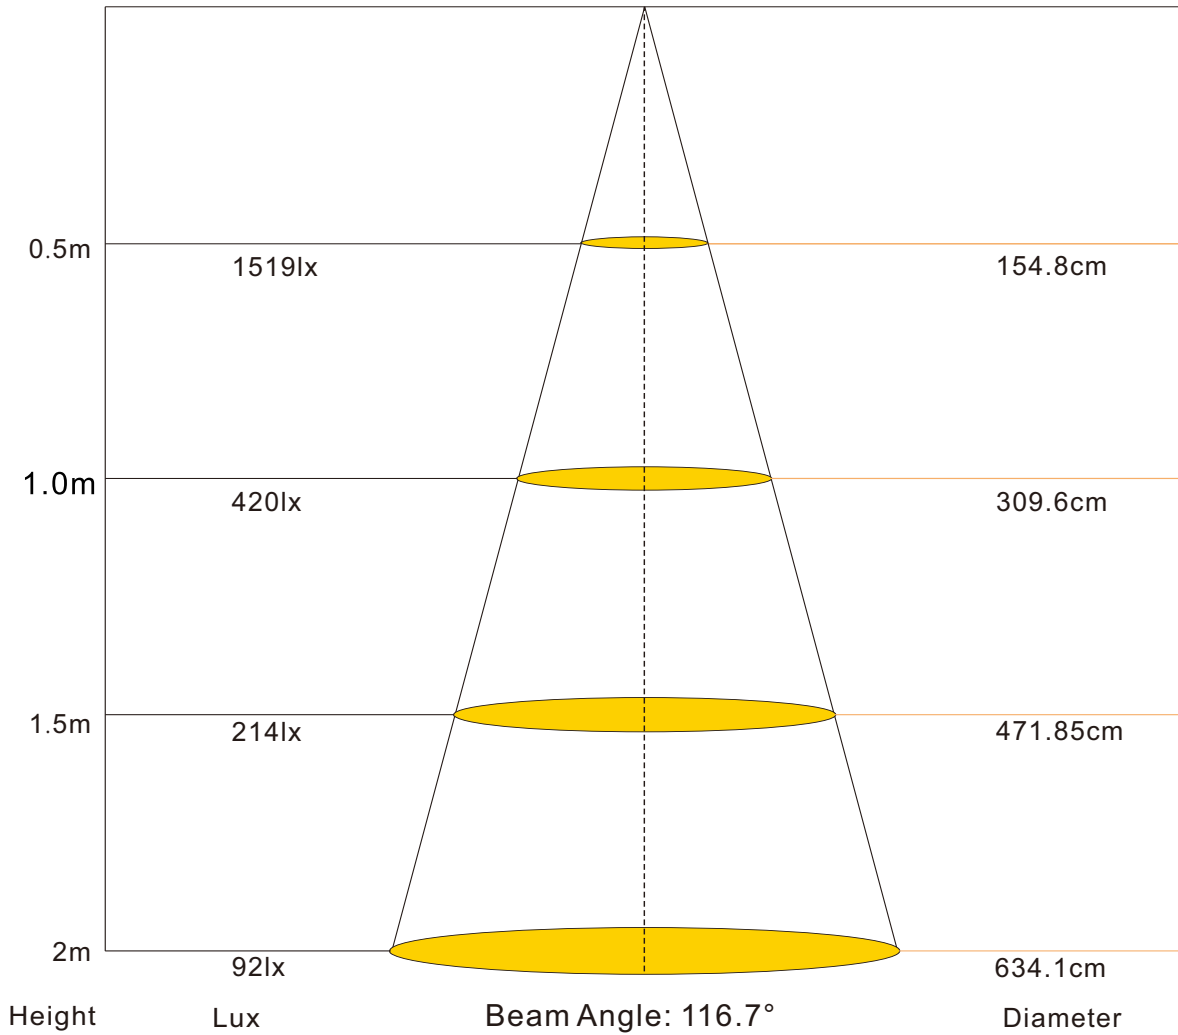

Applications:

Ideal for sign letters and channel letters, concealed lights, room lighting, equipment.

Assembly drawing

Top View

Section

SMD2835,120LED/meter								
Part Number	Size	Color	Cut every (LEDS)	LED Qty/M	Lumen/M	Voltage	Power/m	Packing/m
SUR-2835FWW120-24V	L5000*W10*H3 or L5000*W12*H3	WW 	6	120	1300	24V	14.4W	5 Meters/reel
SUR-2835FNW120-24V		NW 			1450			
SUR-2835FCW120-24V		CW 			1600			

Radiation diagram

Relative luminous intensity Iv %
LED Light distribution

for: white LED

How to connect flexible strip

Below shows you how to connect the flexible strip to power supplies.

Lux Diagram

2835-120LEDS/M-2700k

Lux Diagram

2835-120LEDS/M-3000k

Lux Diagram

2835-120LEDS/M-4000k

Lux Diagram

2835-120LEDS/M-6000k

Package:

1 reel/bag

25 bags/Inner Box

Inner box
size:25x26x31cm

50 Bags/Outer Box

Outer box
size:34x52x27cm

Package: 5 meter strip in one reel, one reel in one anti-static bag, 25 bags put into one carton,
2 inner box put into 1 carton.