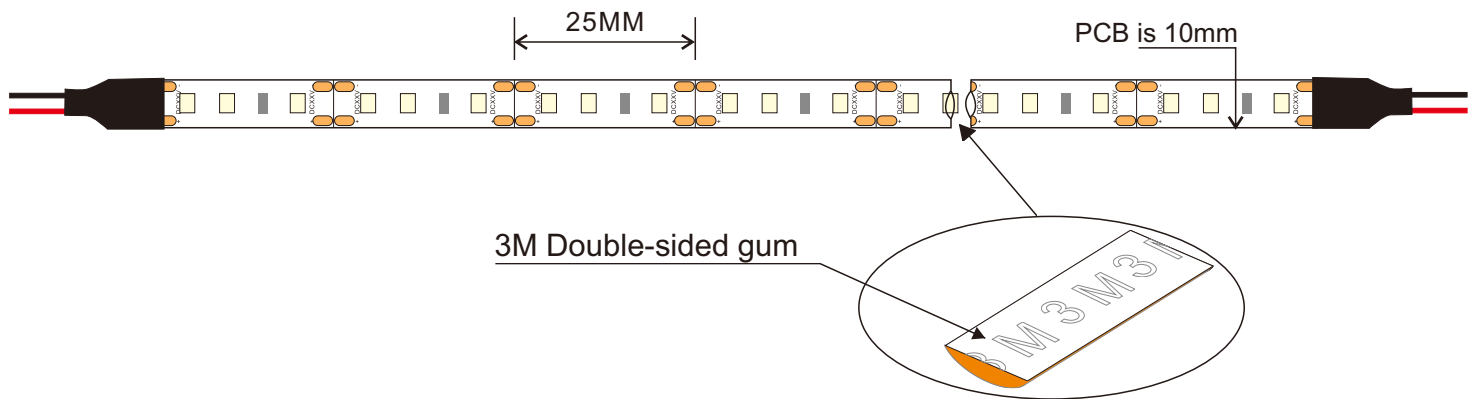

Assembly drawing

Top View