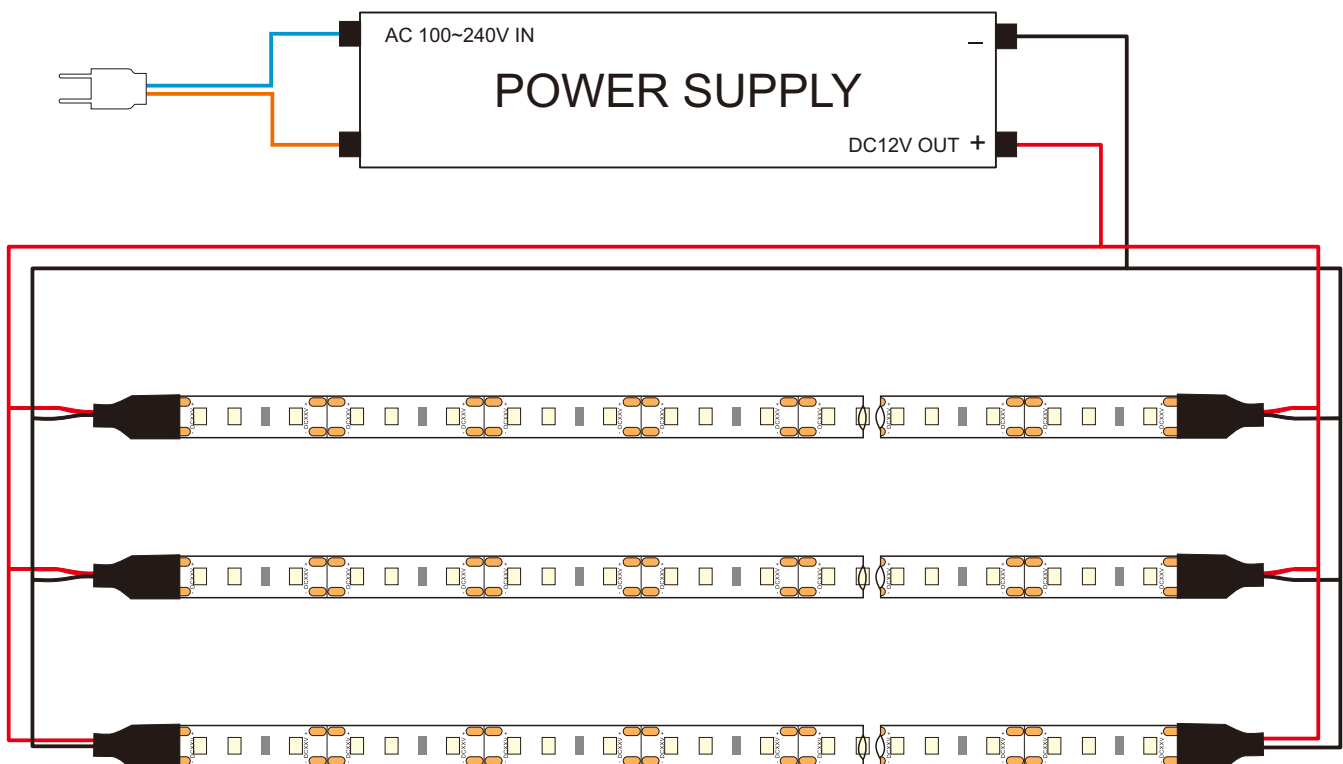

How to connect flexible strip

Below shows you how to connect the flexible strip to power supplies.