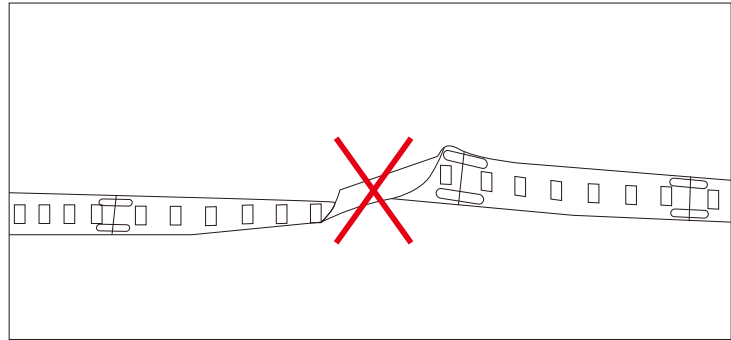

## Package:

1 reel/bag

25 bags/Inner Box

Inner box  
size:25x26x31cm

50 Bags/Outer Box

Outer box  
size:34x52x27cm

Package: 5 meter strip in one reel, one reel in one anti-static bag, 25 bags put into one carton, 2 inner box put into 1 carton.

**! Cautions:**

When install the led strip, please note the installation technique. The led strip can be bent, but not distorted, as shown below:

**Distortion(Wrong)**

**Bend (Right)**