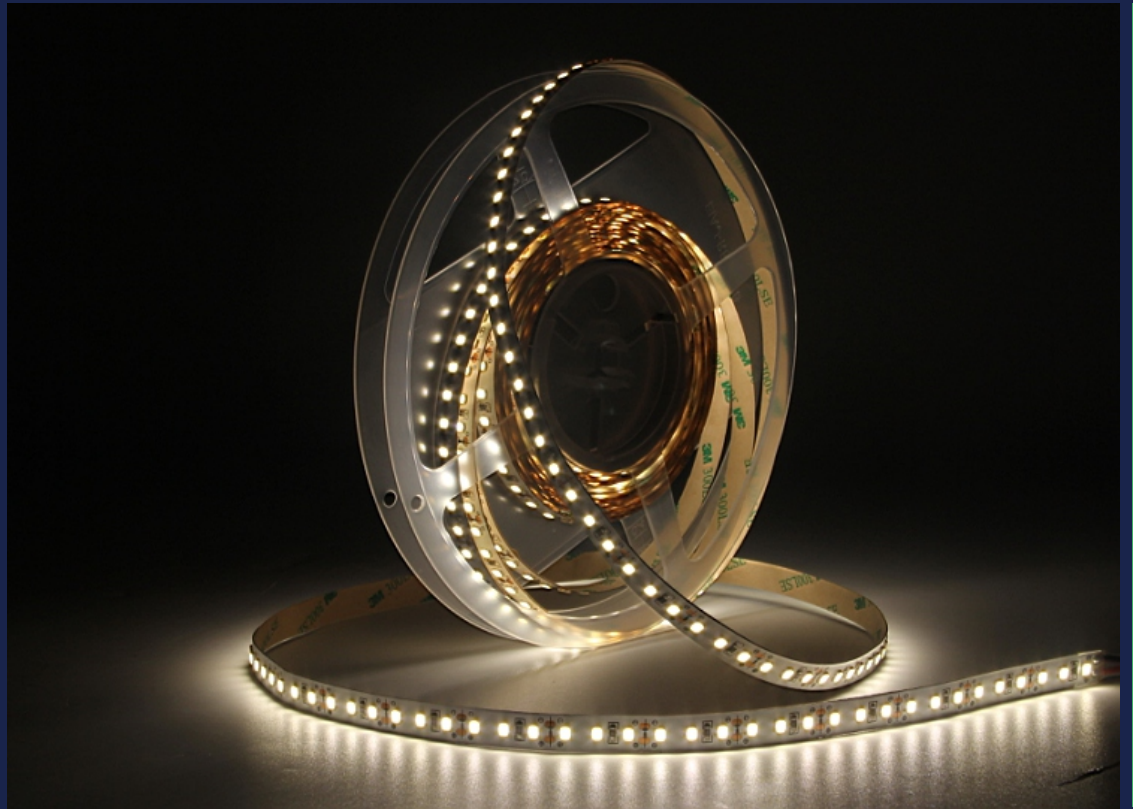

# SurMountor

**SUR-2835FW120-12V**

FLEXIBLE STRIP introduction

Product specification

Lister: Lxlan

Assessor: 

Approver: 

## Features:

- Available in 12V DC maximum.
- CRI90 LED Strip.
- Very bright & low power consumption.
- Operating temperature: -20~50°C.
- Long life span LED lights, more than 50,000 hours+.
- Adhesive back, peel & stick!
- Non-waterproof, IP20.

## Applications:

Ideal for sign letters and channel letters, concealed lights, room lighting, equipment.

for: white LED