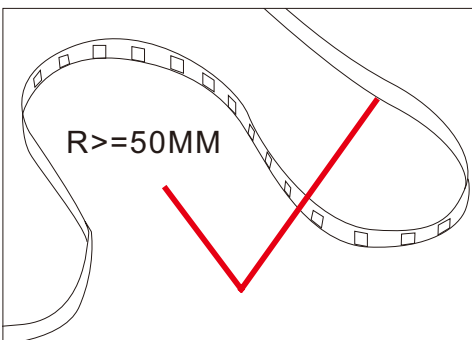

## Package:

1 reel/bag

25 bags/Inner Box

Inner box  
size:25x26x31cm

50 Bags/Outer Box

Outer box  
size:34x52x27cm

Package: 5 meter strip in one reel, one reel in one anti-static bag, 25 bags put into one carton, 2 inner box put into 1 carton.

**! Cautions:**

When install the led strip, please note the installation technique. The led strip can be bent, but not distorted, as shown below:

**Distortion(Wrong)**

**Bend (Right)**