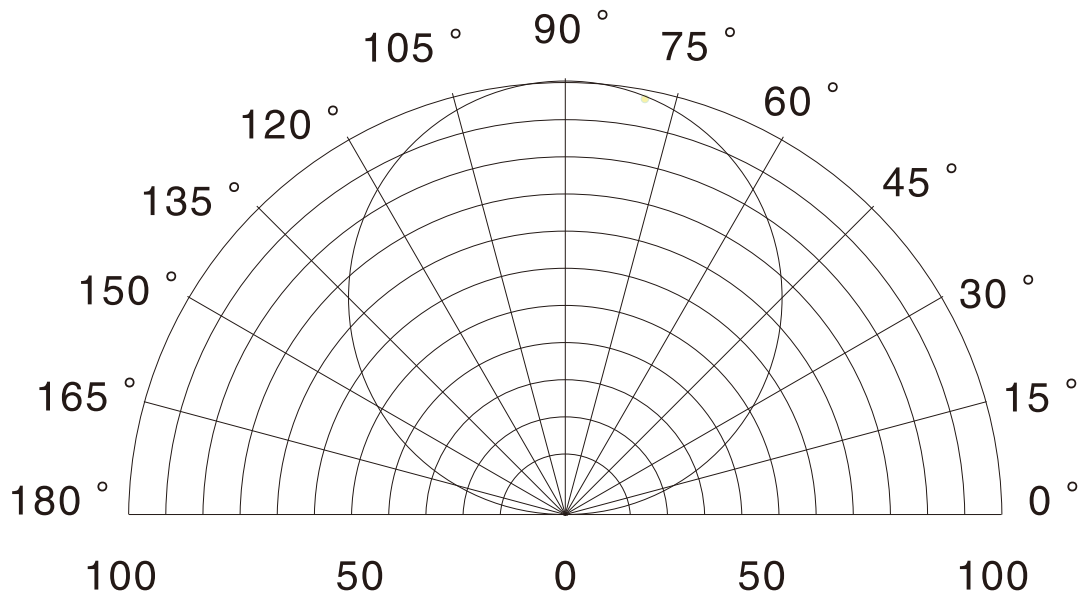

SMD2835,120LED/meter								
Part Number	Size	Color	Cut every (LEDS)	LED Qty/M	Lumen/M	Voltage	Power/m	Packing/m
SUR-2835FWW120-12V	L5000*W10*H3 or L5000*W12*H3	WW	3	120	1300	12V	14.4W	5 Meters/reel
SUR-2835FNW120-12V		NW			1450			
SUR-2835FCW120-12V		CW			1600			

Radiation diagram

Relative luminous intensity Iv %
LED Light distribution