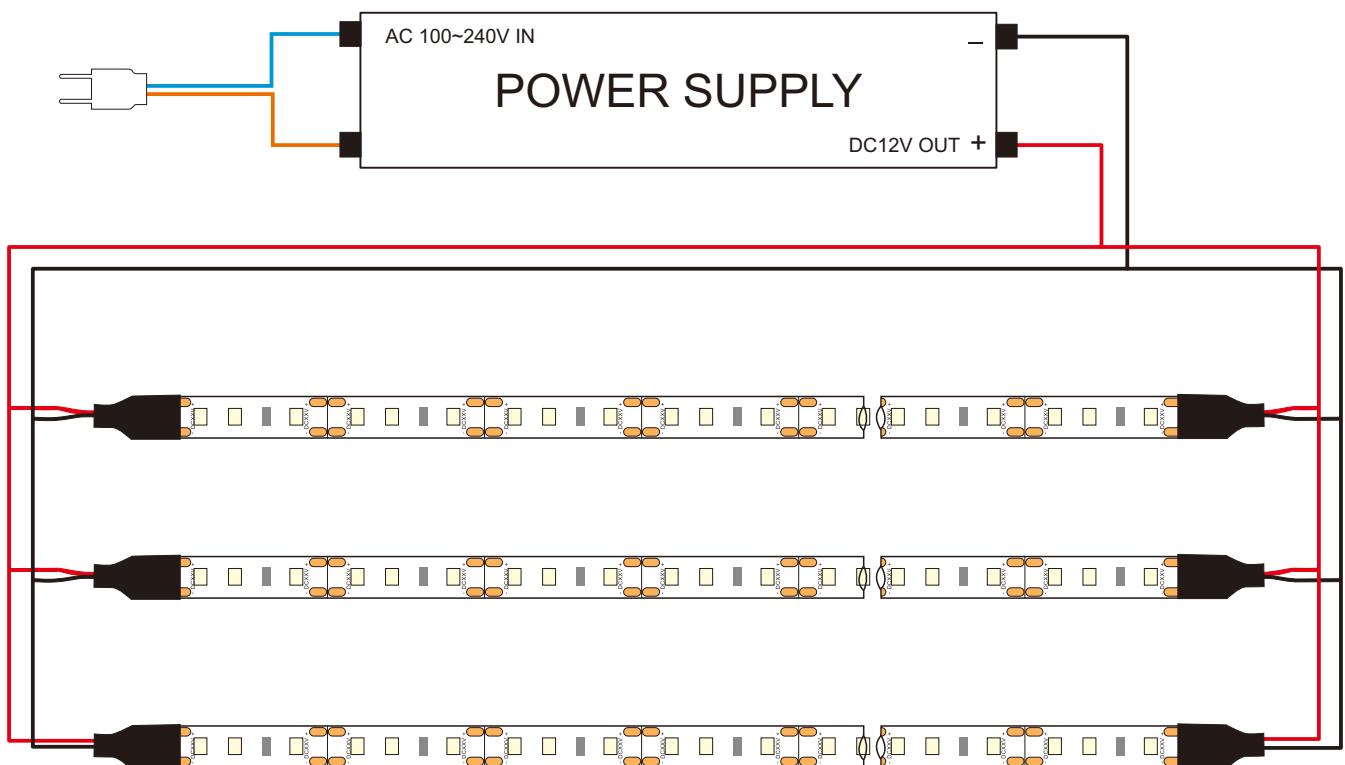

- Available in 12V DC maximum.
- CRI80 LED Strip.
- Very bright & low power consumption.
- Operating temperature: -20~50°C.
- Long life span LED lights, more than 50,000 hours+.
- Adhesive back, peel & stick!
- Non-waterproof, IP20.

Applications:

Ideal for sign letters and channel letters, concealed lights, room lighting, equipment.

Assembly drawing

Top View

Section

SMD2835,120LED/meter								
Part Number	Size	Color	Cut every (LEDS)	LED Qty/M	Lumen/M	Voltage	Power/m	Packing/m
SUR-2835FWW120-12V	L5000*W10*H3 or L5000*W12*H3	WW 	3	120	1300	12V	14.4W	5 Meters/reel
SUR-2835FNW120-12V		NW 			1450			
SUR-2835FCW120-12V		CW 			1600			

Radiation diagram

Relative luminous intensity Iv %
LED Light distribution

for: white LED

How to connect flexible strip

Below shows you how to connect the flexible strip to power supplies.

Lux Diagram

2835-120LEDS/M-2700k

! Cautions:

When install the led strip, please note the installation technique. The led strip can be bent, but not distorted, as shown below:

**Distortion(Wrong)****Bend (Right)**