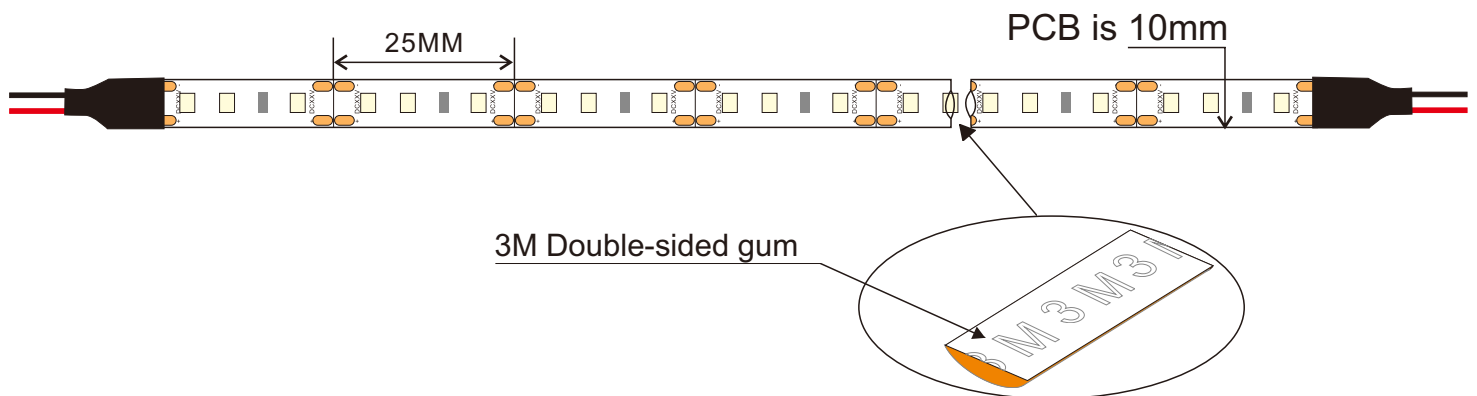

SurMountor

SUR-2835FW120-12V

FLEXIBLE STRIP introduction

Product specification

Lister: Lxlan

Assessor: 

Approver: 

Features:

- Available in 12V DC maximum.
- CRI80 LED Strip.
- Very bright & low power consumption.
- Operating temperature: -20~50°C.
- Long life span LED lights, more than 50,000 hours+.
- Adhesive back, peel & stick!
- Non-waterproof, IP20.

Applications:

Ideal for sign letters and channel letters, concealed lights, room lighting, equipment.

Assembly drawing

Top View

Section

SMD2835,120LED/meter								
Part Number	Size	Color	Cut every (LEDS)	LED Qty/M	Lumen/M	Voltage	Power/m	Packing/m
SUR-2835FWW120-12V	L5000*W10*H3 or L5000*W12*H3	WW 	3	120	1300	12V	14.4W	5 Meters/reel
SUR-2835FNW120-12V		NW 			1450			
SUR-2835FCW120-12V		CW 			1600			

25 bags/Inner Box

Inner box
size:25x26x31cm

50 Bags/Outer Box

Outer box
size:34x52x27cm

Package: 5 meter strip in one reel, one reel in one anti-static bag, 25 bags put into one carton,
2 inner box put into 1 carton.