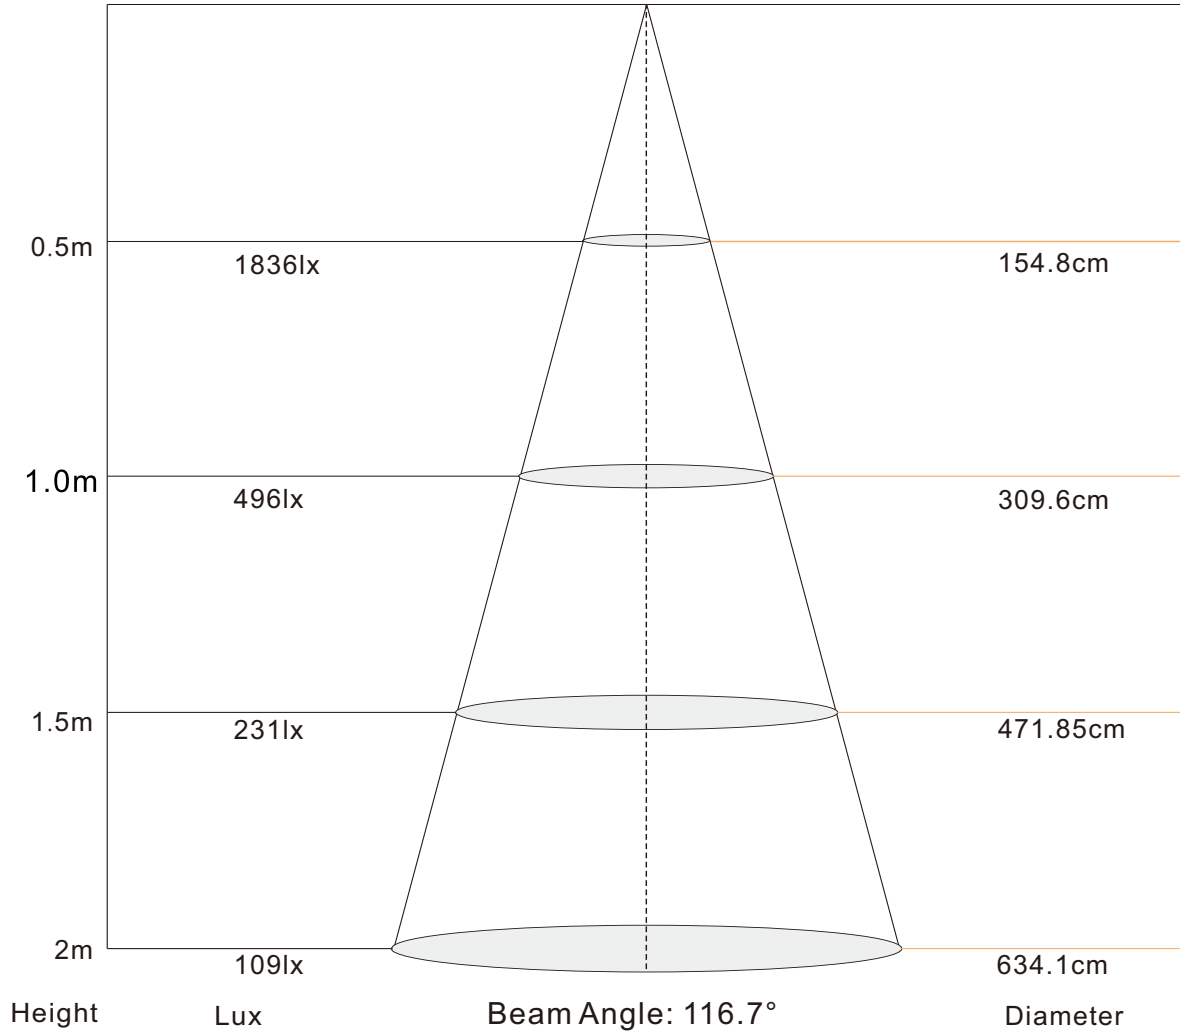

Radiation diagram

Relative luminous intensity Iv %
LED Light distribution

for: white LED

How to connect flexible strip

Below shows you how to connect the flexible strip to power supplies.

Lux Diagram

2835-120LEDS/M-2700k

Lux Diagram

2835-120LEDS/M-3000k

Lux Diagram

2835-120LEDS/M-4000k

Lux Diagram

2835-120LEDS/M-6000k

Package:

1 reel/bag

25 bags/Inner Box

Inner box
size:25x26x31cm

50 Bags/Outer Box

Outer box
size:34x52x27cm

Package: 5 meter strip in one reel, one reel in one anti-static bag, 25 bags put into one carton,
2 inner box put into 1 carton.

! Cautions:

When install the led strip, please note the installation technique. The led strip can be bent, but not distorted, as shown below:

**Distortion(Wrong)****Bend (Right)**