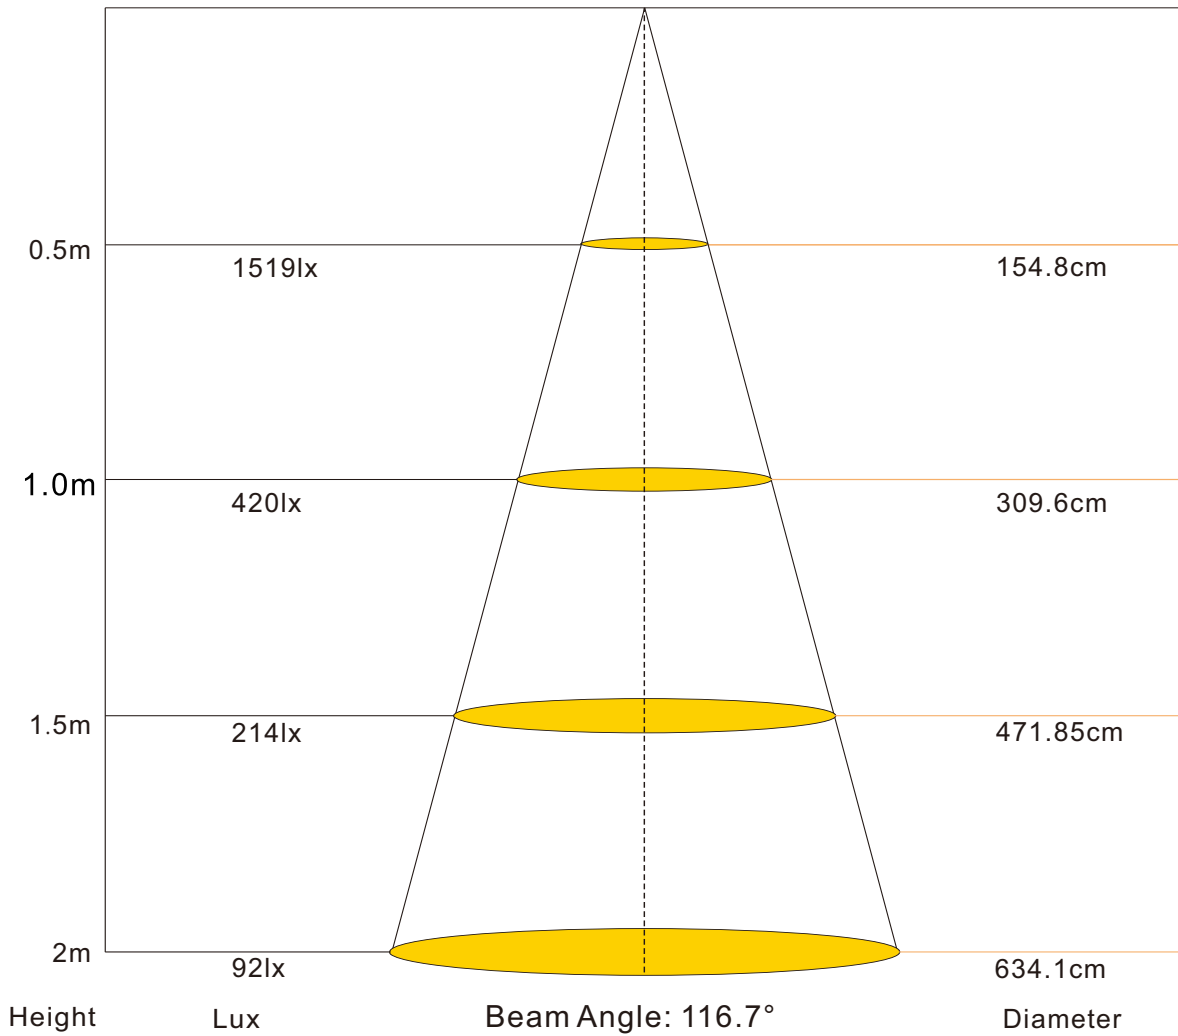

Applications:

Ideal for sign letters and channel letters, concealed lights, room lighting, equipment.

Assembly drawing

Top View

Section

SMD2835,120LED/meter								
Part Number	Size	Color	Cut every (LEDS)	LED Qty/M	Lumen/M	Voltage	Power/m	Packing/m
SUR-2835FWW120-12V	L5000*W10*H3 or L5000*W12*H3	WW 	3	120	1300	12V	14.4W	5 Meters/reel
SUR-2835FNW120-12V		NW 			1450			
SUR-2835FCW120-12V		CW 			1600			

Radiation diagram

Relative luminous intensity Iv %
LED Light distribution

for: white LED

How to connect flexible strip

Below shows you how to connect the flexible strip to power supplies.

Lux Diagram

2835-120LEDS/M-2700k

Lux Diagram

2835-120LEDS/M-3000k

Lux Diagram

2835-120LEDS/M-4000k

Lux Diagram

2835-120LEDS/M-6000k

Package:

1 reel/bag

25 bags/Inner Box

Inner box
size:25x26x31cm

50 Bags/Outer Box

Outer box
size:34x52x27cm

Package: 5 meter strip in one reel, one reel in one anti-static bag, 25 bags put into one carton,
2 inner box put into 1 carton.