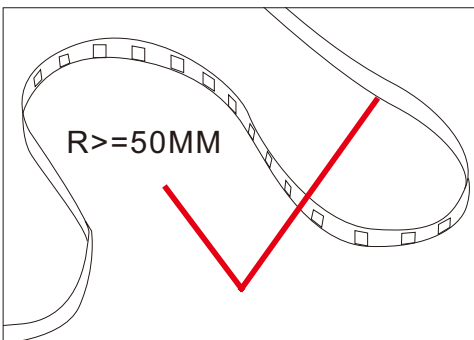

Applications:

Ideal for sign letters and channel letters, concealed lights, room lighting, equipment.

Assembly drawing

Top View

Section

SMD2835,120LED/meter								
Part Number	Size	Color	Cut every (LEDS)	LED Qty/M	Lumen/M	Voltage	Power/m	Packing/m
SUR-2835FWW120-12V	L5000*W10*H3 or L5000*W12*H3	WW 	3	120	1300	12V	14.4W	5 Meters/reel
SUR-2835FNW120-12V		NW 			1450			
SUR-2835FCW120-12V		CW 			1600			

25 bags/Inner Box

Inner box
size:25x26x31cm

50 Bags/Outer Box

Outer box
size:34x52x27cm

Package: 5 meter strip in one reel, one reel in one anti-static bag, 25 bags put into one carton,
2 inner box put into 1 carton.

! Cautions:

When install the led strip, please note the installation technique. The led strip can be bent, but not distorted, as shown below:

**Distortion(Wrong)****Bend (Right)**