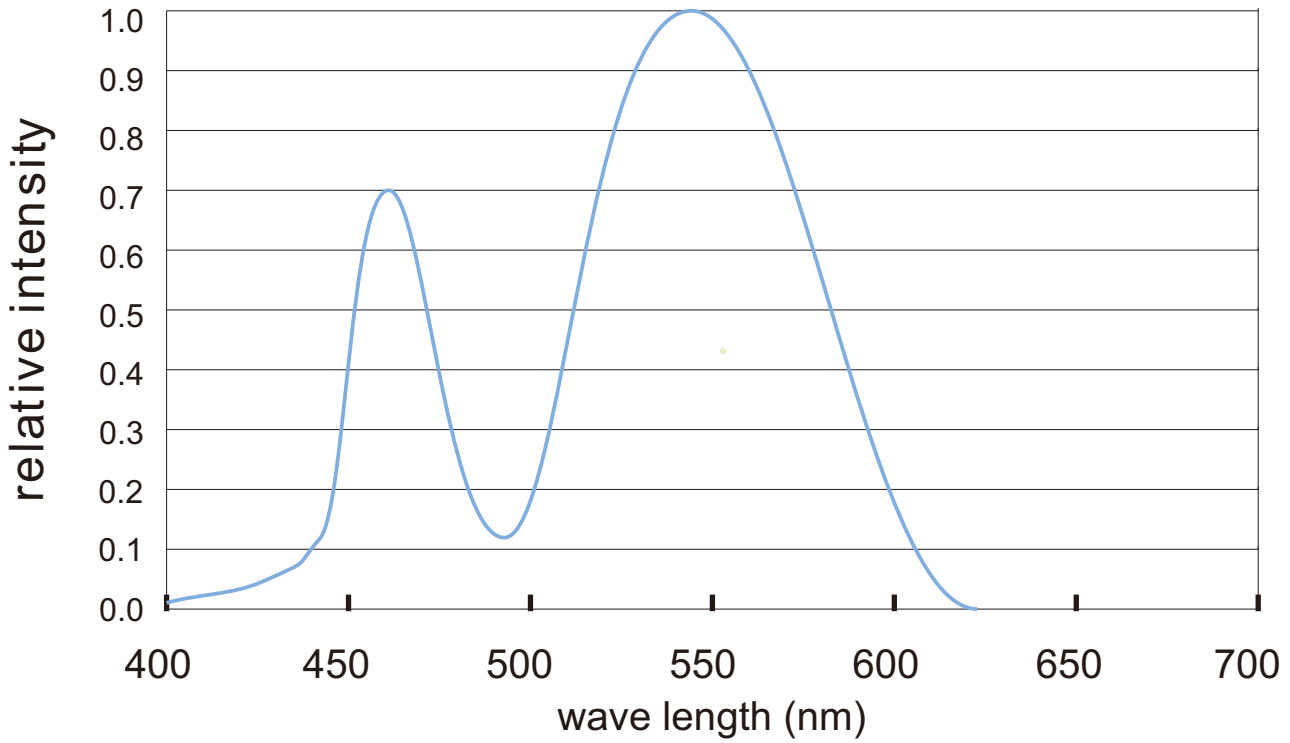

for: white LED

How to connect flexible strip

Below shows you how to connect the flexible strip to power supplies.