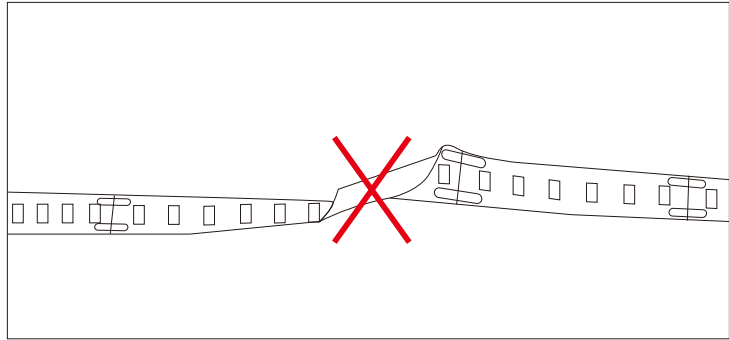

25 bags/Inner Box

Inner box
size:25x26x31cm

50 Bags/Outer Box

Outer box
size:34x52x27cm

Package: 5 meter strip in one reel, one reel in one anti-static bag, 25 bags put into one carton,
2 inner box put into 1 carton.

! Cautions:

When install the led strip, please note the installation technique. The led strip can be bent, but not distorted, as shown below:

**Distortion(Wrong)****Bend (Right)**