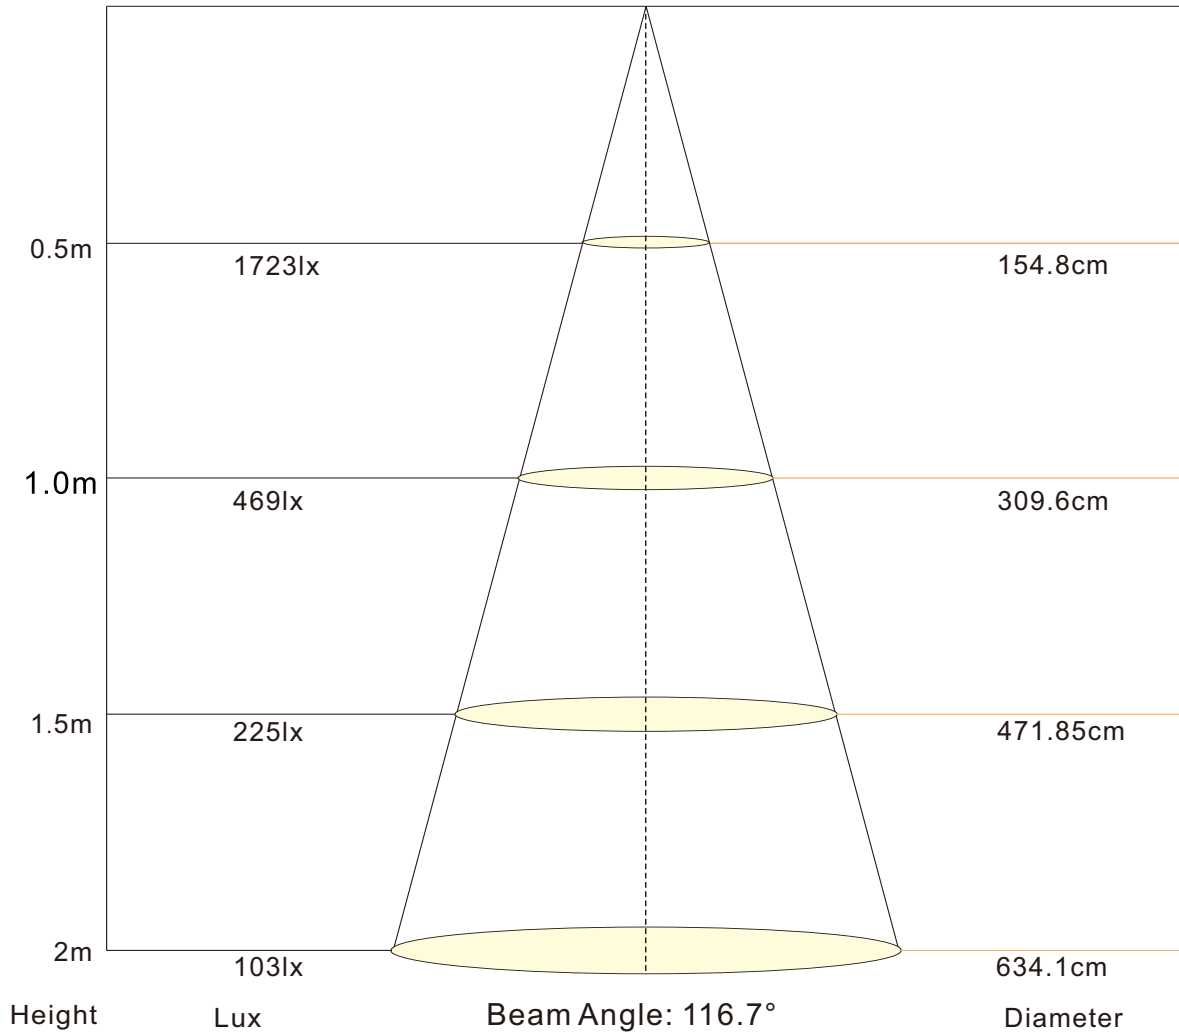

Applications:

Ideal for sign letters and channel letters, concealed lights, room lighting, equipment.

Assembly drawing

Top View

Section

SMD2835,120LED/meter								
Part Number	Size	Color	Cut every (LEDS)	LED Qty/M	Lumen/M	Voltage	Power/m	Packing/m
SUR-2835FWW120-12V	L5000*W10*H3 or L5000*W12*H3	WW 	3	120	1300	12V	14.4W	5 Meters/reel
SUR-2835FNW120-12V		NW 			1450			
SUR-2835FCW120-12V		CW 			1600			

Radiation diagram

Relative luminous intensity Iv %
LED Light distribution

for: white LED

How to connect flexible strip

Below shows you how to connect the flexible strip to power supplies.

Lux Diagram

2835-120LEDS/M-2700k

Lux Diagram

2835-120LEDS/M-3000k

Lux Diagram

2835-120LEDS/M-4000k

Lux Diagram

2835-120LEDS/M-6000k

Package:

1 reel/bag