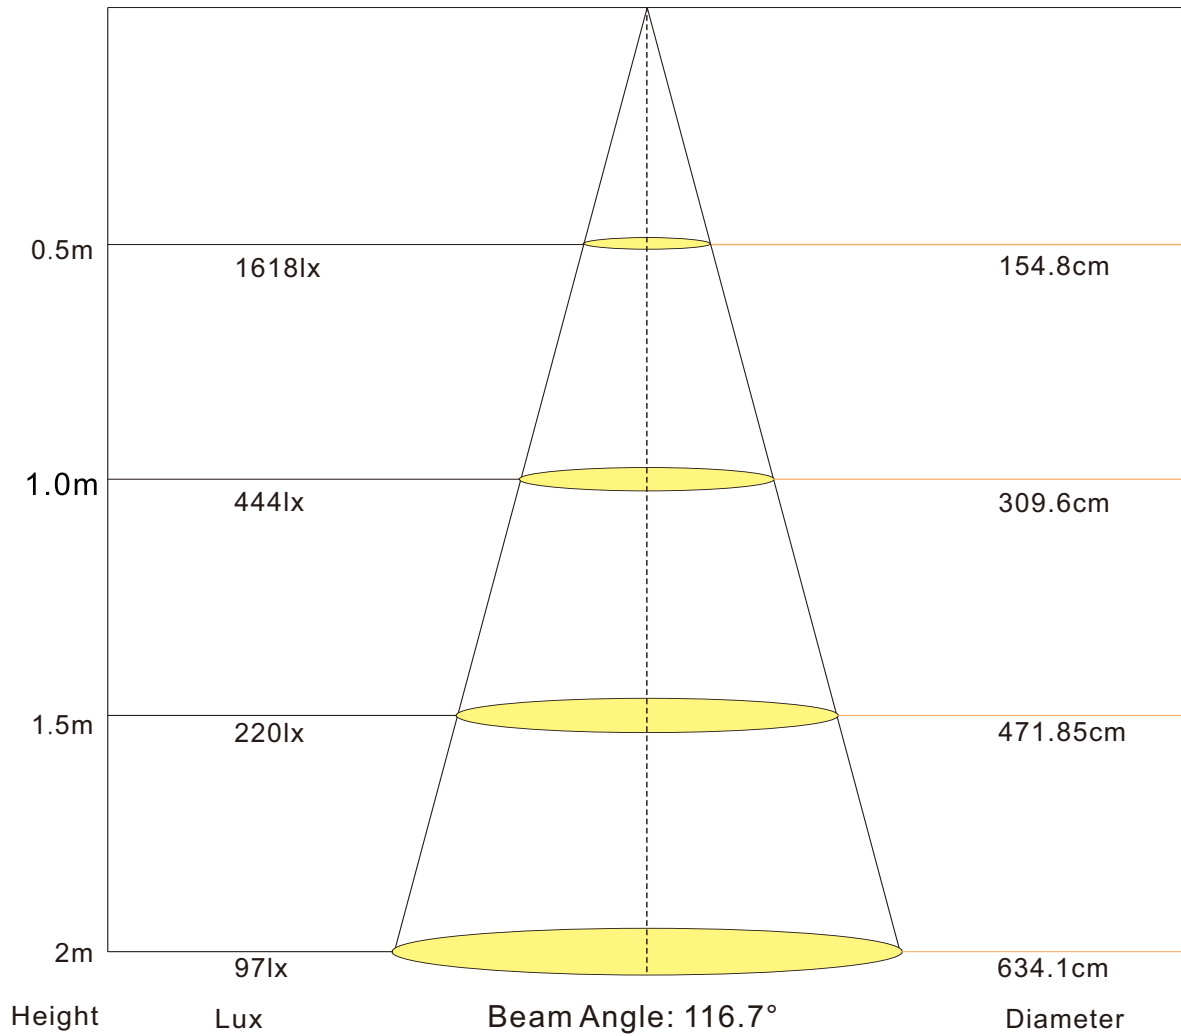

Applications:

Ideal for sign letters and channel letters, concealed lights, room lighting, equipment.

Assembly drawing

Top View

Section

SMD2835,120LED/meter								
Part Number	Size	Color	Cut every (LEDS)	LED Qty/M	Lumen/M	Voltage	Power/m	Packing/m
SUR-2835FWW120-12V	L5000*W10*H3 or L5000*W12*H3	WW 	3	120	1300	12V	14.4W	5 Meters/reel
SUR-2835FNW120-12V		NW 			1450			
SUR-2835FCW120-12V		CW 			1600			

Radiation diagram

Relative luminous intensity Iv %
LED Light distribution

for: white LED

How to connect flexible strip

Below shows you how to connect the flexible strip to power supplies.

Lux Diagram

2835-120LEDS/M-2700k

Lux Diagram

2835-120LEDS/M-3000k

Lux Diagram

2835-120LEDS/M-4000k

Lux Diagram

2835-120LEDS/M-6000k

Package:

1 reel/bag