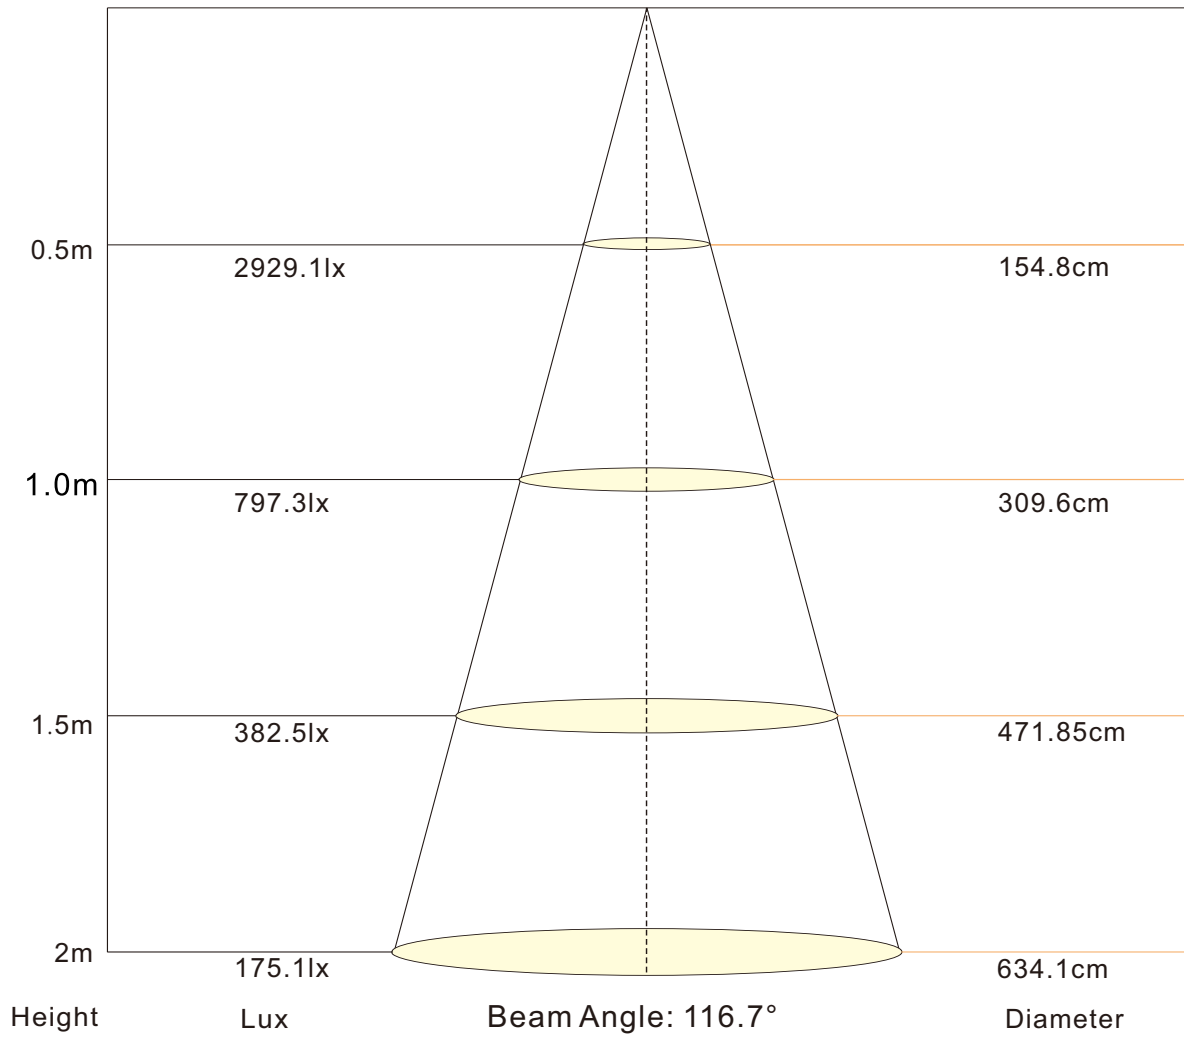

Applications:

Ideal for sign letters and channel letters, concealed lights, room lighting, equipment.

Assembly drawing

Top View

Section

SMD2216, 280LED/meter								
Part Number	Size	Color	Cut every (LEDS)	LED Qty/M	Lumen/M	Voltage	Power/m	Packing/m
SUR-2216FWW280-24V	L5000*W10*H3	WW 	7	280	1400	24V	19.2W	5 Meters/reel
SUR-2216FNW280-24V		NW 			1680			
SUR-2216FCW280-24V		CW 			1960			

Radiation diagram

Relative luminous intensity Iv %

LED Light distribution

for: white LED

How to connect flexible strip

Below shows you how to connect the flexible strip to power supplies.

Lux Diagram

2216 280LEDS-2700k

Lux Diagram

2216 2800LEDS-3200k

Lux Diagram

2216 280LEDS-4200k

Lux Diagram

2216 280LEDS-6200k

Package:

1 reel/bag