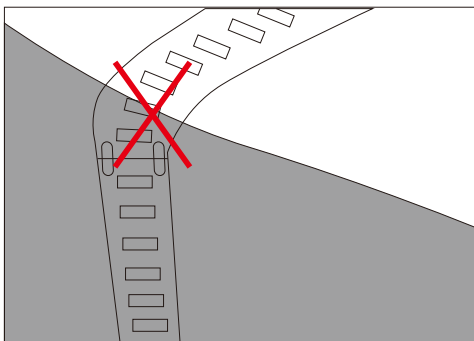

25 bags/Inner Box

50 Bags/Outer Box

Package: 5 meter strip in one reel, one reel in one anti-static bag, 25 bags put into one inner box, 2 inner box put into one carton.

 **Cautions:**

When install the led strip, please note the installation technique. The led strip can be bent, but not distorted, as shown below: