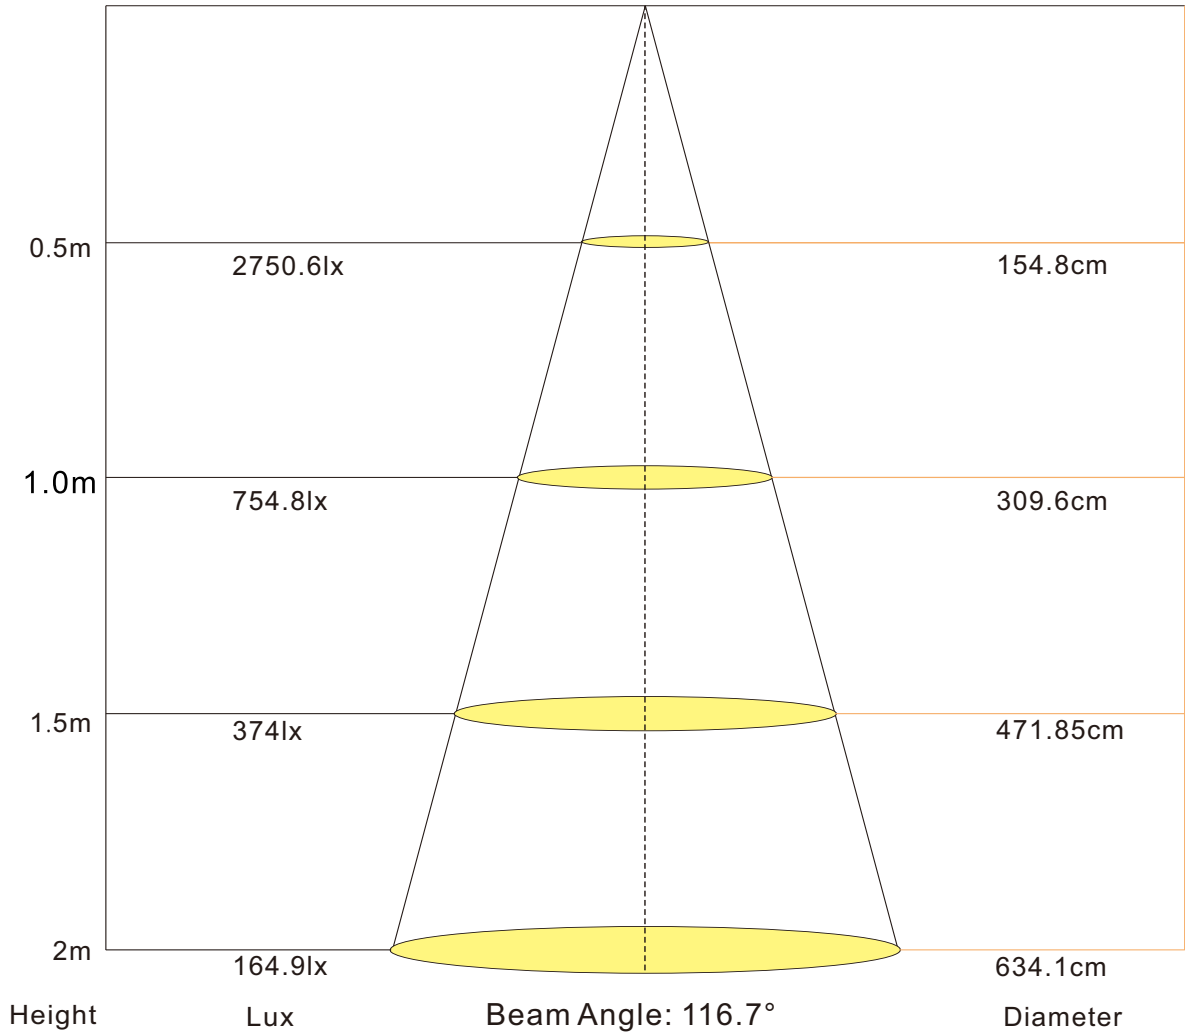

Applications:

Ideal for sign letters and channel letters, concealed lights, room lighting, equipment.

Assembly drawing

Top View

Section

SMD2216, 280LED/meter								
Part Number	Size	Color	Cut every (LEDS)	LED Qty/M	Lumen/M	Voltage	Power/m	Packing/m
SUR-2216FWW280-24V	L5000*W10*H3	WW 	7	280	1400	24V	19.2W	5 Meters/reel
SUR-2216FNW280-24V		NW 			1680			
SUR-2216FCW280-24V		CW 			1960			

Radiation diagram

Relative luminous intensity Iv %

LED Light distribution

for: white LED

How to connect flexible strip

Below shows you how to connect the flexible strip to power supplies.

Lux Diagram

2216 280LEDS-2700k

Lux Diagram

2216 2800LEDS-3200k

Lux Diagram

2216 280LEDS-4200k

Lux Diagram

2216 280LEDS-6200k

Package:

1 reel/bag