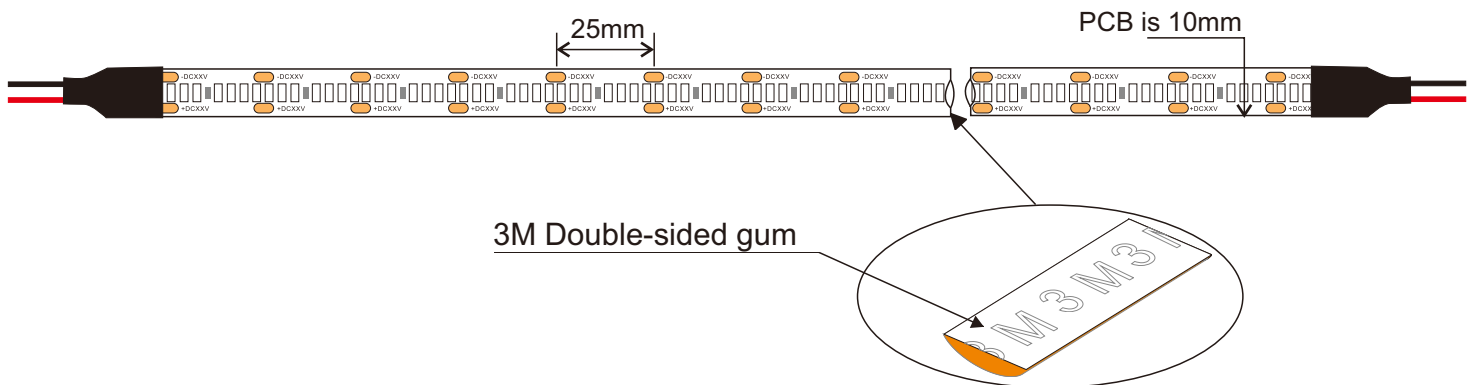

SurMountor

SUR-2216FW280-24V

FLEXIBLE STRIP introduction

Product specification

Lister: Lxlan

Assessor: 

Approver: 

Features:

- Available in 24V DC maximum.
- Very bright & low power consumption.
- Operating temperature: -20~50°C.
- Long life span LED lights, more than 50,000 hours+.
- Adhesive back, peel & stick!
- Non-waterproof, IP20.

Applications:

Ideal for sign letters and channel letters, concealed lights, room lighting, equipment.

Assembly drawing

Top View

Section

SMD2216, 280LED/meter								
Part Number	Size	Color	Cut every (LEDS)	LED Qty/M	Lumen/M	Voltage	Power/m	Packing/m
SUR-2216FWW280-24V	L5000*W10*H3	WW 	7	280	1400	24V	19.2W	5 Meters/reel
SUR-2216FNW280-24V		NW 			1680			
SUR-2216FCW280-24V		CW 			1960			

25 bags/Inner Box

50 Bags/Outer Box

Package: 5 meter strip in one reel, one reel in one anti-static bag, 25 bags put into one inner box, 2 inner box put into one carton.

 **Cautions:**

When install the led strip, please note the installation technique. The led strip can be bent, but not distorted, as shown below: