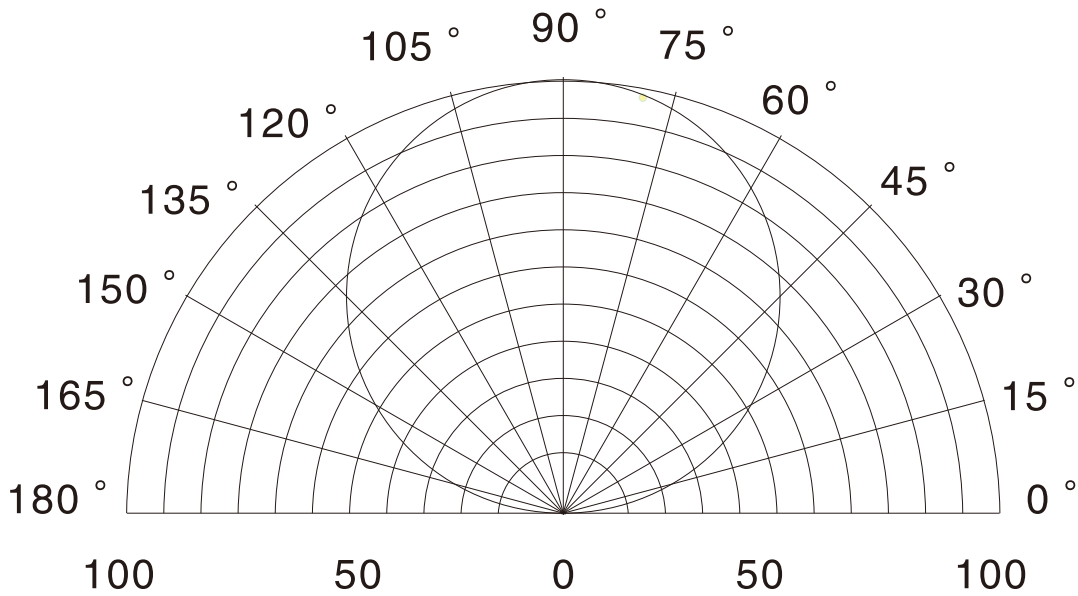

SMD2216, 280LED/meter								
Part Number	Size	Color	Cut every (LEDS)	LED Qty/M	Lumen/M	Voltage	Power/m	Packing/m
SUR-2216FWW280-24V	L5000*W10*H3	WW	7	280	1400	24V	19.2W	5 Meters/reel
SUR-2216FNW280-24V		NW			1680			
SUR-2216FCW280-24V		CW			1960			

Radiation diagram

Relative luminous intensity Iv %

LED Light distribution