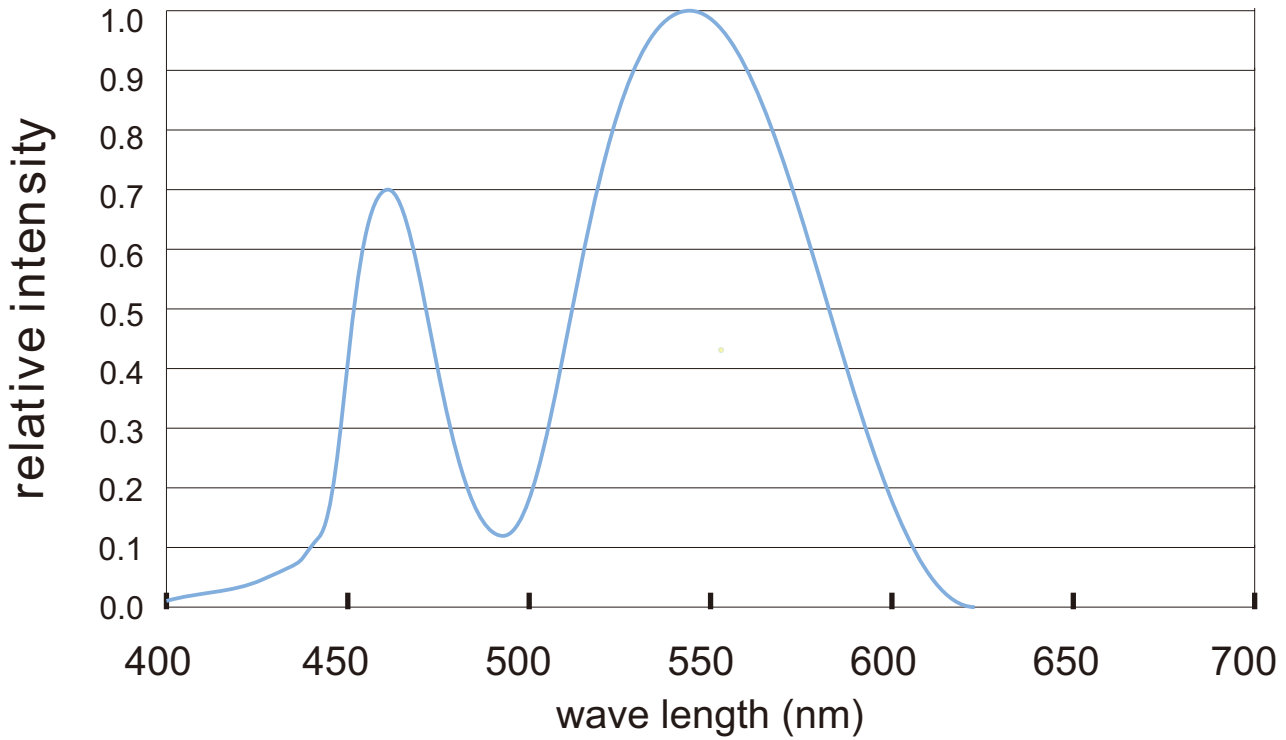

for: white LED

How to connect flexible strip

Below shows you how to connect the flexible strip to power supplies.