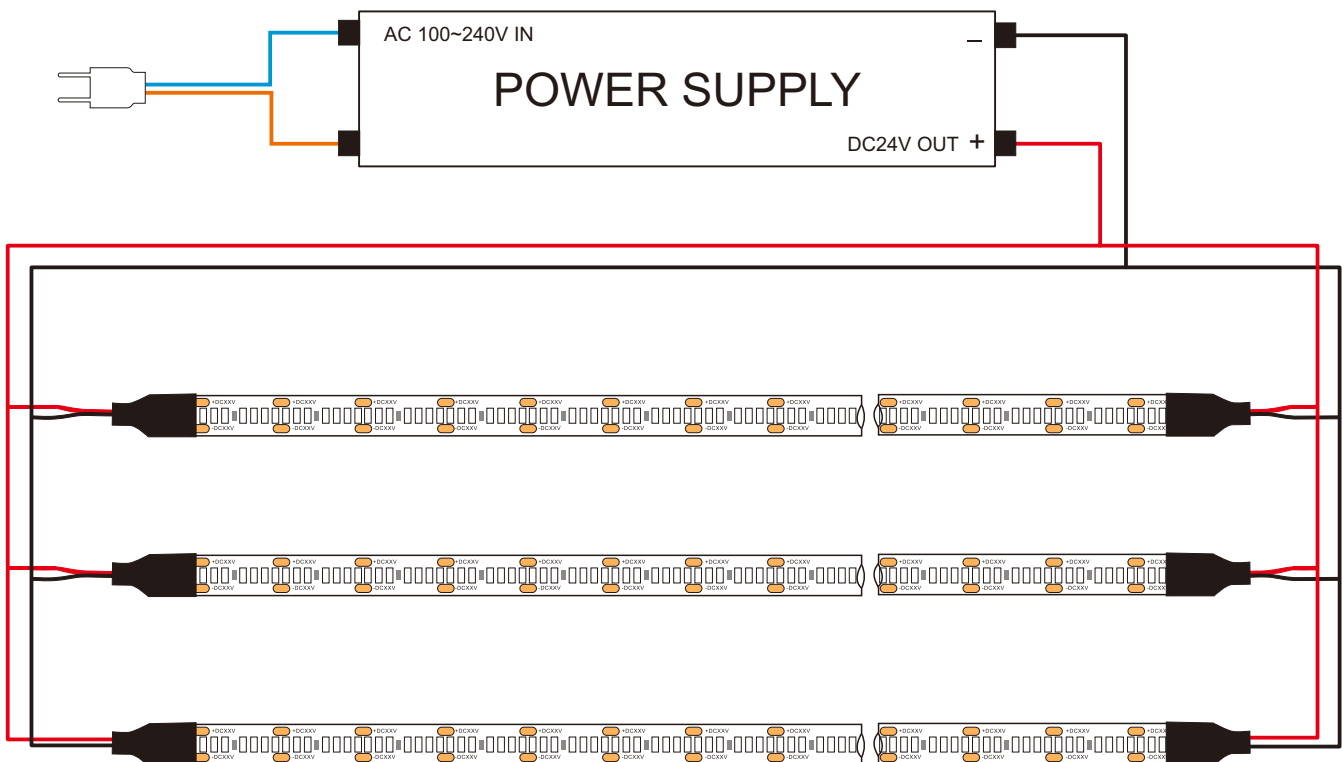

Applications:

Ideal for sign letters and channel letters, concealed lights, room lighting, equipment.

Assembly drawing

Top View

Section

SMD2216, 280LED/meter								
Part Number	Size	Color	Cut every (LEDS)	LED Qty/M	Lumen/M	Voltage	Power/m	Packing/m
SUR-2216FWW280-24V	L5000*W10*H3	WW 	7	280	1400	24V	19.2W	5 Meters/reel
SUR-2216FNW280-24V		NW 			1680			
SUR-2216FCW280-24V		CW 			1960			

Radiation diagram

Relative luminous intensity Iv %

LED Light distribution

for: white LED

How to connect flexible strip

Below shows you how to connect the flexible strip to power supplies.

Lux Diagram

2216 280LEDS-2700k

25 bags/Inner Box

50 Bags/Outer Box

Package: 5 meter strip in one reel, one reel in one anti-static bag, 25 bags put into one inner box, 2 inner box put into one carton.

 **Cautions:**

When install the led strip, please note the installation technique. The led strip can be bent, but not distorted, as shown below: