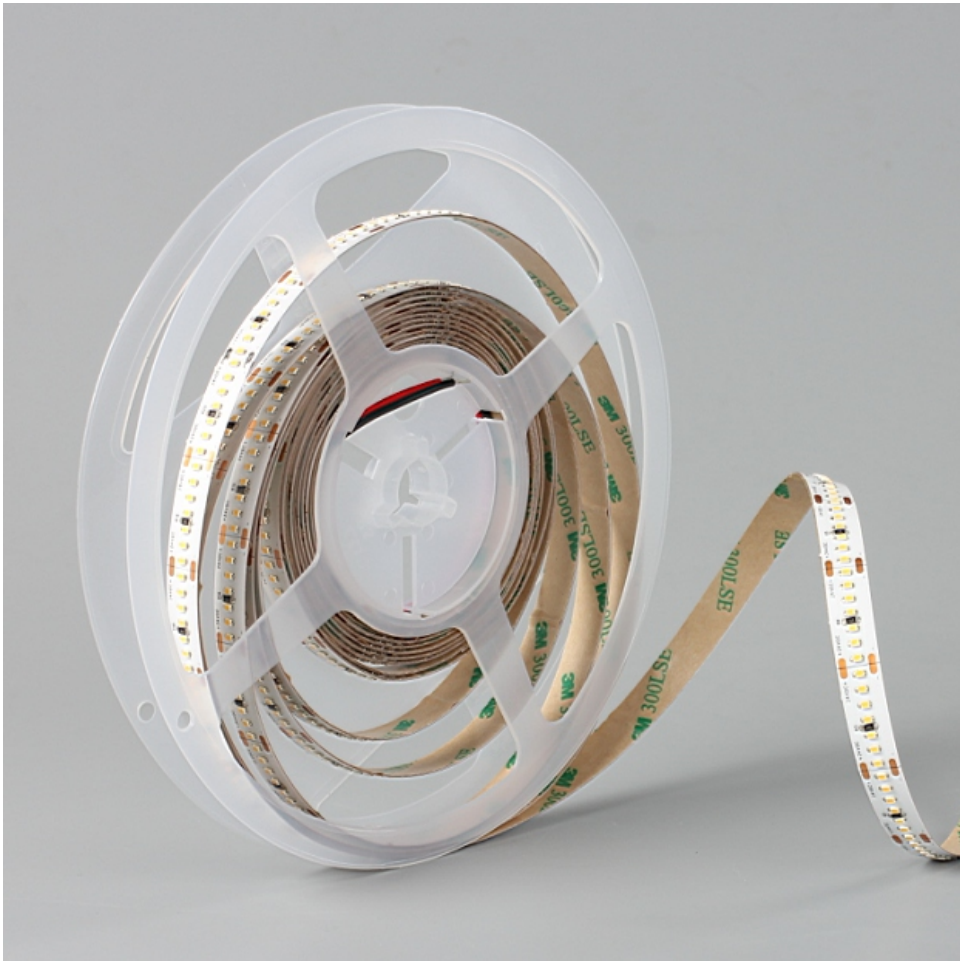

Package:

Package: 5 meter strip in one reel, one reel in one anti-static bag, 25 bags put into one inner box, 2 inner box put into one carton.