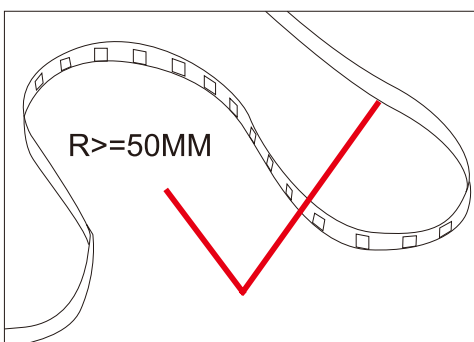

Bend (Right)