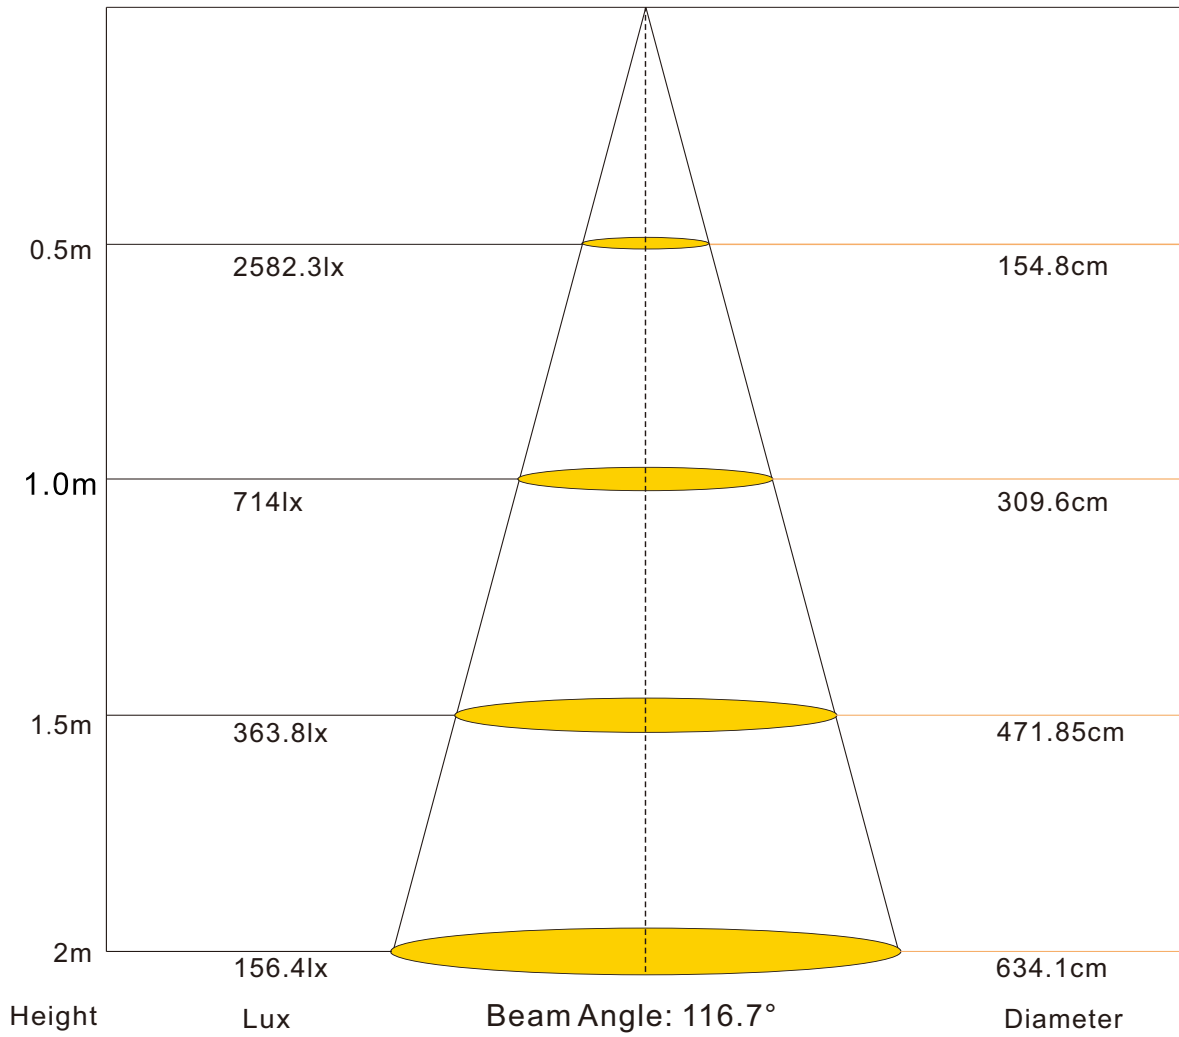

Applications:

Ideal for sign letters and channel letters, concealed lights, room lighting, equipment.

Assembly drawing

Top View

Section

SMD2216, 280LED/meter								
Part Number	Size	Color	Cut every (LEDS)	LED Qty/M	Lumen/M	Voltage	Power/m	Packing/m
SUR-2216FWW280-24V	L5000*W10*H3	WW 	7	280	1400	24V	19.2W	5 Meters/reel
SUR-2216FNW280-24V		NW 			1680			
SUR-2216FCW280-24V		CW 			1960			

Radiation diagram

Relative luminous intensity Iv %

LED Light distribution

for: white LED

How to connect flexible strip

Below shows you how to connect the flexible strip to power supplies.

Lux Diagram

2216 280LEDS-2700k

Lux Diagram

2216 2800LEDS-3200k

Lux Diagram

2216 280LEDS-4200k

Lux Diagram

2216 280LEDS-6200k

Package:

1 reel/bag