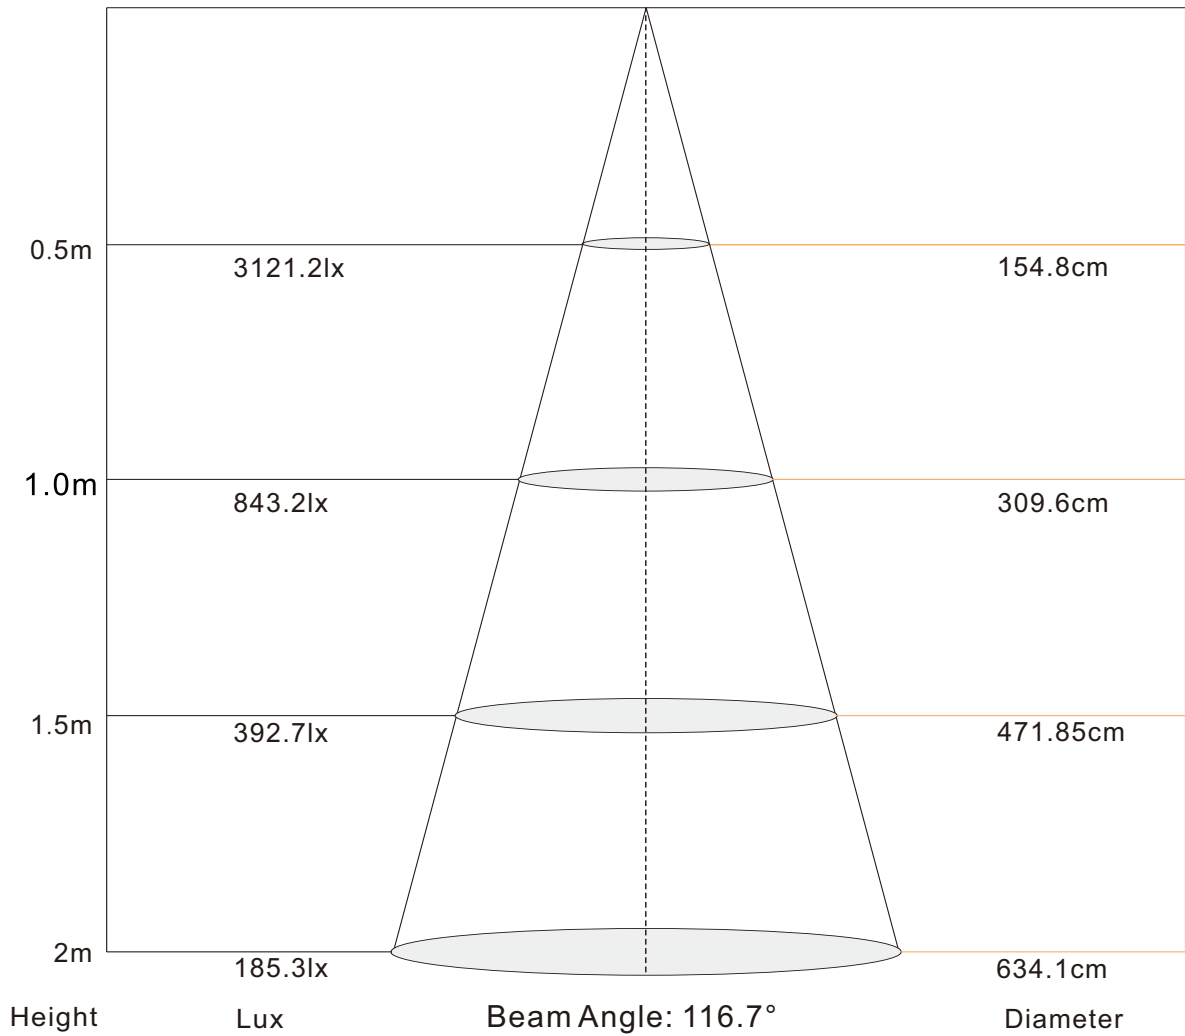

Radiation diagram

Relative luminous intensity Iv %

LED Light distribution

for: white LED

How to connect flexible strip

Below shows you how to connect the flexible strip to power supplies.

Lux Diagram

2216 280LEDS-2700k

Lux Diagram

2216 2800LEDS-3200k

Lux Diagram

2216 280LEDS-4200k

Lux Diagram

2216 280LEDS-6200k

Package:

1 reel/bag