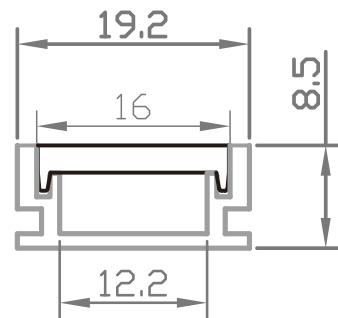

Floor LED Aluminum Profile-B1908

Customized Color can be ordered

LED Aluminum profile 1~3meter

Frosted

Frosted PC Cover

Endcaps *2

1 with hole; 1 without hole.

Service Environment and Installation: