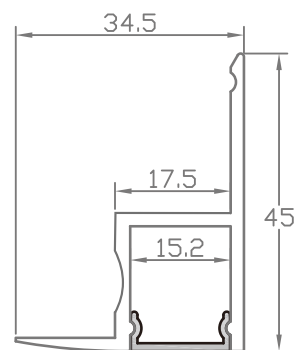

Recessed LED Aluminum Profile-A4535

Customized Color can be ordered

LED Aluminum profile 1~2meter

Frosted

PC Cover

Service Environment and Installation: for cabinet or shelf

Plastic End caps *2
1 with hole; 1 without hole.