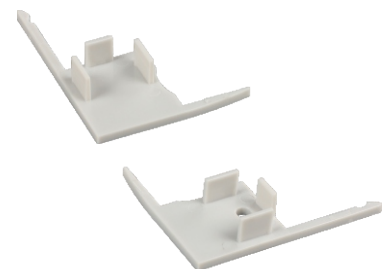

Recessed LED Aluminum Profile-A4535

Customized Color can be ordered

LED Aluminum profile 1~2meter

Frosted

PC Cover

Service Environment and Installation: for cabinet or shelf

Plastic End caps *2
1 with hole; 1 without hole.