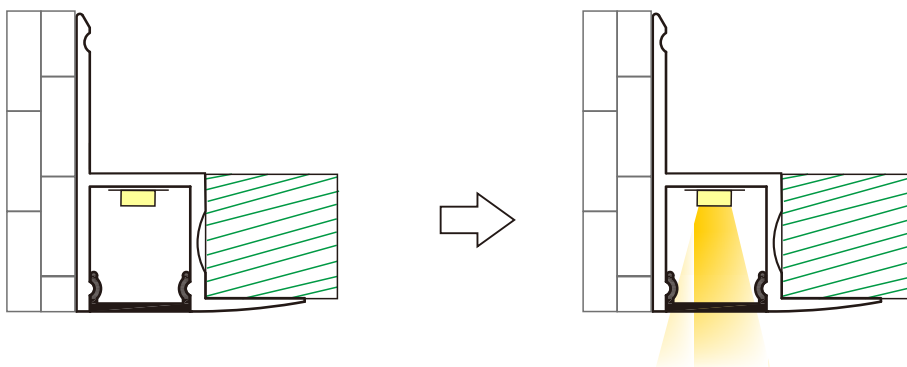

Recessed LED Aluminum Profile-A4535

Customized Color can be ordered

LED Aluminum profile 1~2meter

Frosted

PC Cover

Service Environment and Installation: for cabinet or shelf

Plastic End caps *2
1 with hole; 1 without hole.