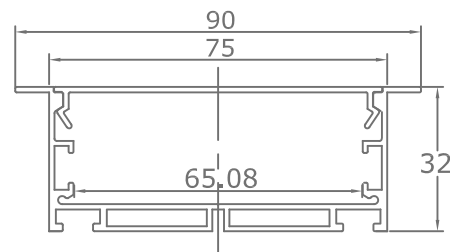

Recessed LED Aluminum Profile-C9032

Customized Color can be ordered

LED Aluminum profile 1~2meter

Frosted

PC Cover

Plastic Endcaps *2

1 with hole; 1 without hole.

Metal Mounting clip *2