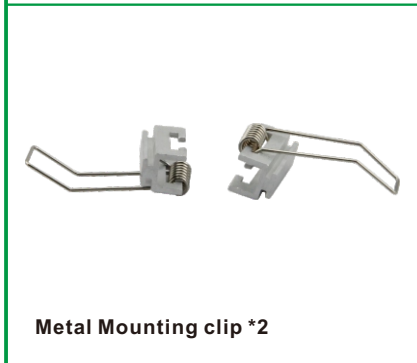

Recessed LED Aluminum Profile-C9032

Customized Color can be ordered

LED Aluminum profile 1~2meter

Frosted

PC Cover

Plastic Endcaps *2

1 with hole; 1 without hole.

Metal Mounting clip *2