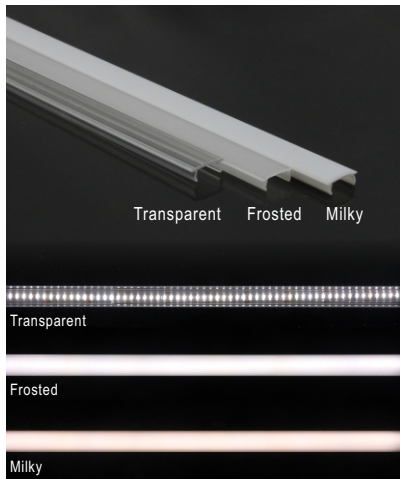

Wall and ceiling edge LED Aluminum Profile-W003

Customized Color can be ordered

LED Aluminum profile 1~2meter

Transparent Frosted Milky

Transparent

Frosted

Milky

PC Cover

Endcaps *2 + Screws
1 with hole; 1 without hole.

Metal Mounting clip *2

Service Environment and Installation:

1, With clip