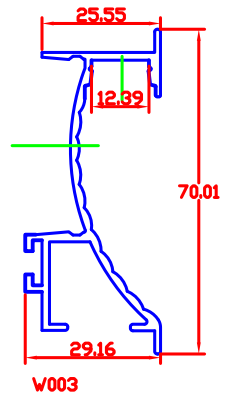

Wall and ceiling edge LED Aluminum Profile-W003

Customized Color can be ordered

LED Aluminum profile 1~2meter

Transparent Frosted Milky

Transparent

Frosted

Milky

PC Cover

Endcaps *2 + Screws
1 with hole; 1 without hole.

Metal Mounting clip *2

Service Environment and Installation:

1, With clip