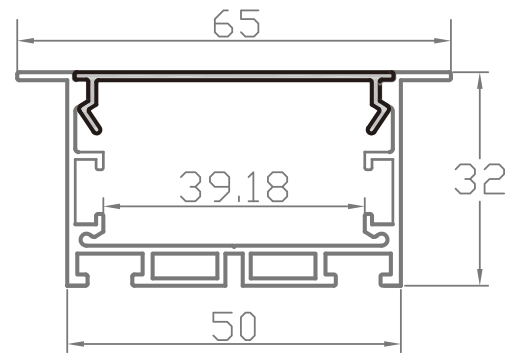

Recessed LED Aluminum Profile-C6532

Customized Color can be ordered

Service Environment and Installation:

1, With clip