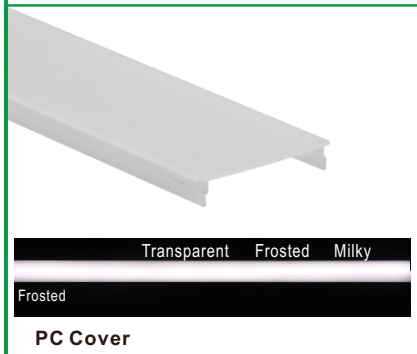

Recessed LED Aluminum Profile-C6532

Customized Color can be ordered

Service Environment and Installation:

1, With clip