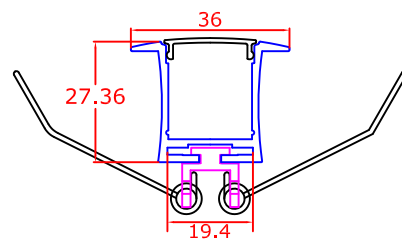

Recessed LED Aluminum Profile-A3628

Customized Color can be ordered

Service Environment and Installation:

1, With clip