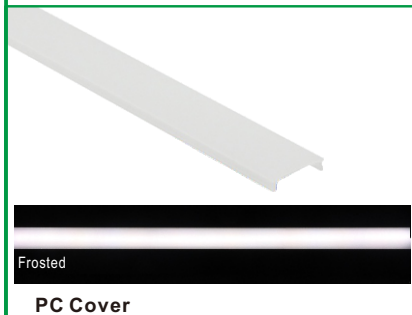

Recessed LED Aluminum Profile-A3628

Customized Color can be ordered

Service Environment and Installation:

1, With clip