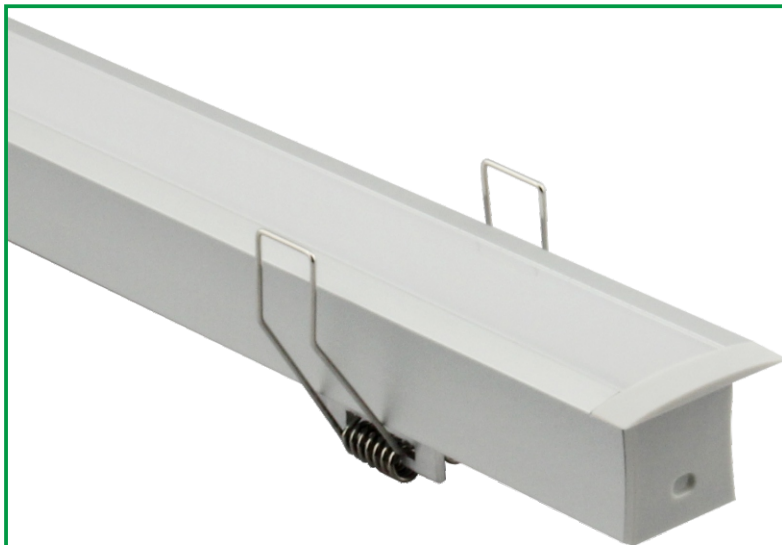

Recessed LED Aluminum Profile-A3628

Customized Color can be ordered

Service Environment and Installation:

1, With clip