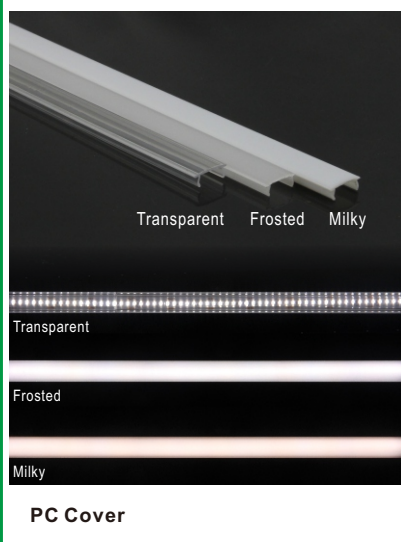

## Recessed LED Aluminum Profile-A3619

Customized Color can be ordered

LED Aluminum profile 1~3meter

### Service Environment and Installation:

Cut a groove in the wood or wall, with width 2mm and depth 10mm.

Transparent Frosted Milky

Built in wood for under cupboard lighting.