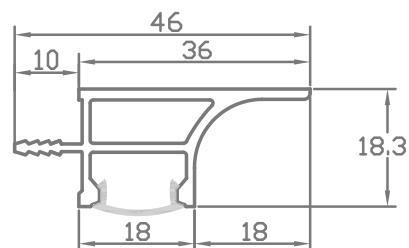

## Recessed LED Aluminum Profile-A3619

Customized Color can be ordered

LED Aluminum profile 1~3meter

### Service Environment and Installation:

Cut a groove in the wood or wall, with width 2mm and depth 10mm.

Transparent Frosted Milky

Built in wood for under cupboard lighting.