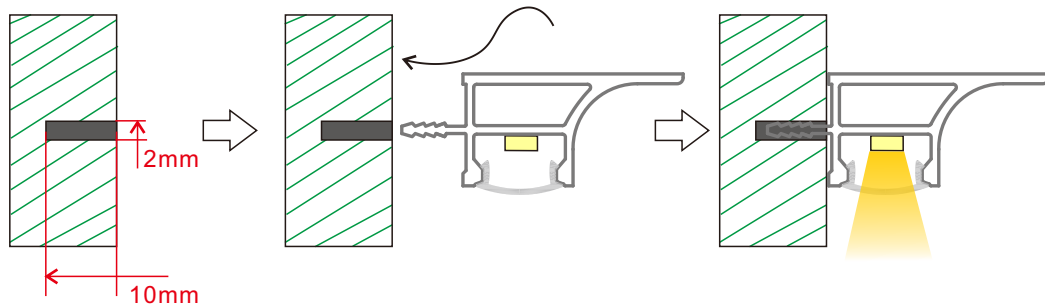

## Recessed LED Aluminum Profile-A3619

Customized Color can be ordered

LED Aluminum profile 1~3meter

### Service Environment and Installation:

Cut a groove in the wood or wall, with width 2mm and depth 10mm.

Transparent Frosted Milky

Built in wood for under cupboard lighting.