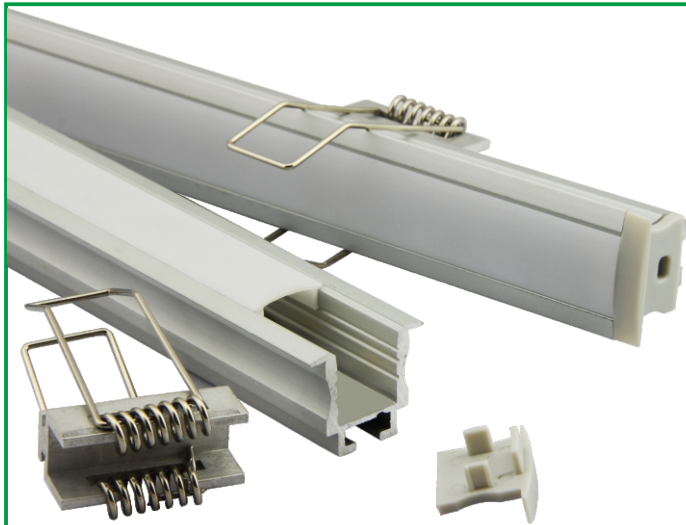

# Recessed LED Aluminum Profile-A2520

Customized Color can be ordered

## Service Environment and Installation:

1, With clip