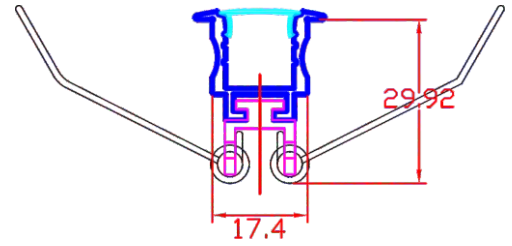

# Recessed LED Aluminum Profile-A2520

Customized Color can be ordered

## Service Environment and Installation:

1, With clip