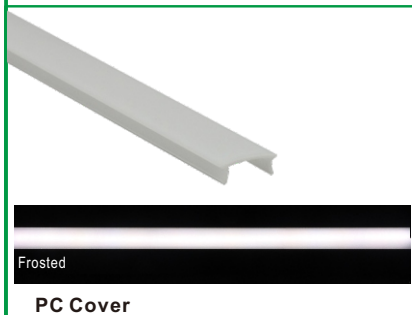

# Recessed LED Aluminum Profile-A2520

Customized Color can be ordered