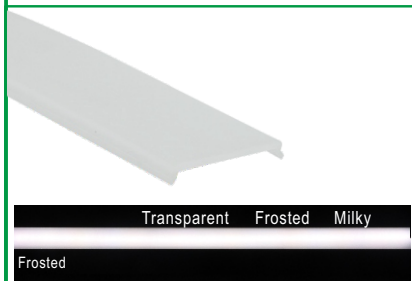

# Recessed LED Aluminum Profile-A4435

Customized Color can be ordered