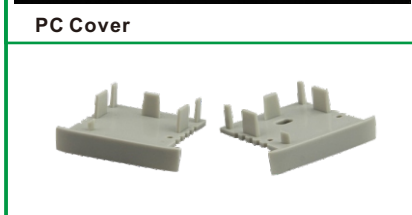

# Recessed LED Aluminum Profile-A4435

Customized Color can be ordered