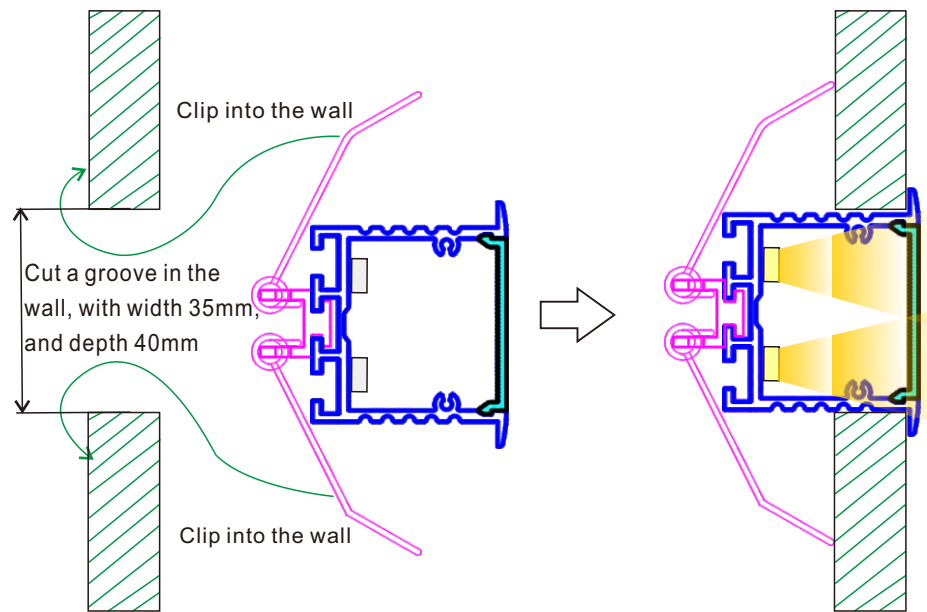

Service Environment and Installation:

1, With clip