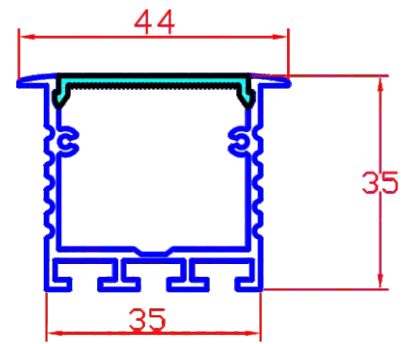

# Recessed LED Aluminum Profile-A4435

Customized Color can be ordered