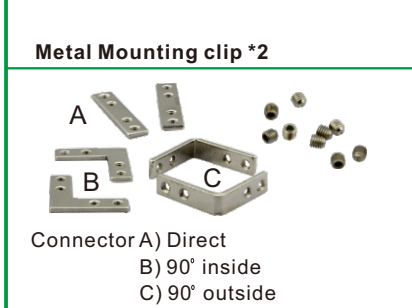

# Recessed LED Aluminum Profile-A4435

Customized Color can be ordered