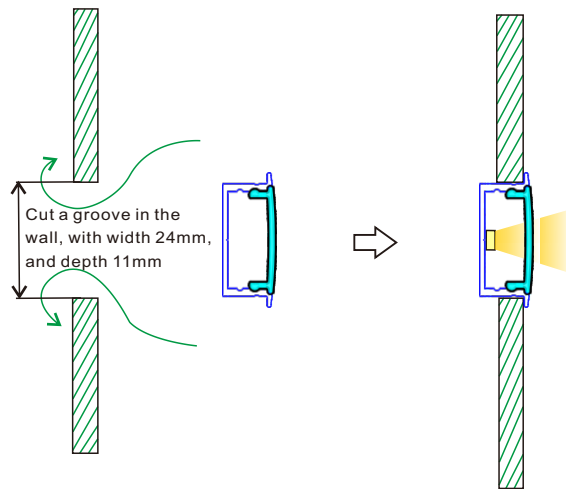

Recessed LED Aluminum Profile-A2810

Customized Color can be ordered

LED Aluminum profile 1~3meter

Transparent Frosted Milky

Service Environment and Installation:

PC Cover

Plastic Endcaps *2
1 with hole; 1 without hole.