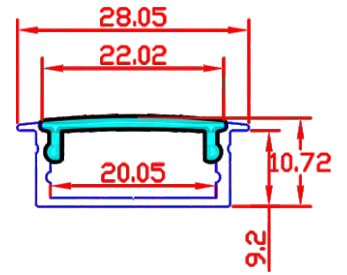

Recessed LED Aluminum Profile-A2810

Customized Color can be ordered

LED Aluminum profile 1~3meter

Transparent Frosted Milky

Service Environment and Installation:

PC Cover

Plastic Endcaps *2
1 with hole; 1 without hole.