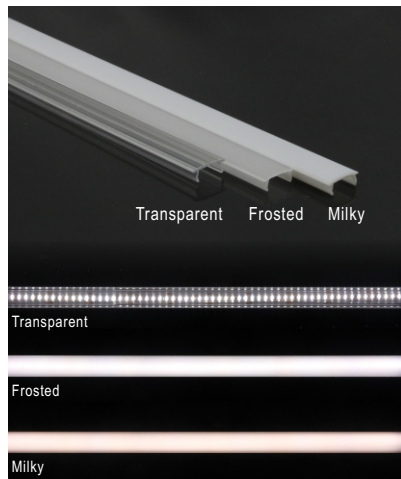

Recessed LED Aluminum Profile-A2810

Customized Color can be ordered

LED Aluminum profile 1~3meter

Transparent Frosted Milky

Service Environment and Installation:

PC Cover

Plastic Endcaps *2
1 with hole; 1 without hole.