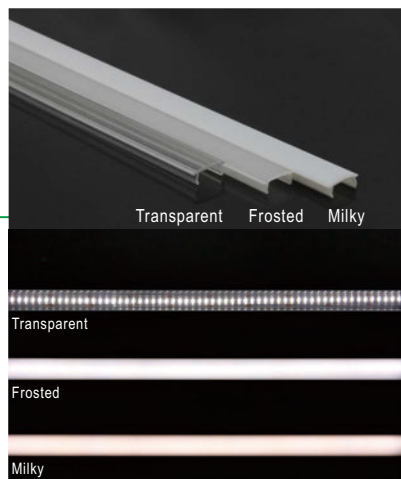

Recessed LED Aluminum Profile-A2515

Customized Color can be ordered

LED Aluminum profile 1~3meter

Transparent Frosted Milky

Transparent

Frosted

Milky

PC Cover

Plastic Endcaps *2
1 with hole; 1 without hole.

Metal Mounting Clip*2

Service Environment and Installation: