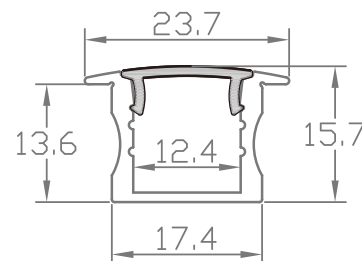

Recessed LED Aluminum Profile-A2515

Customized Color can be ordered

LED Aluminum profile 1~3meter

Transparent Frosted Milky

Transparent

Frosted

Milky

PC Cover

Plastic Endcaps *2
1 with hole; 1 without hole.

Metal Mounting Clip*2

Service Environment and Installation: