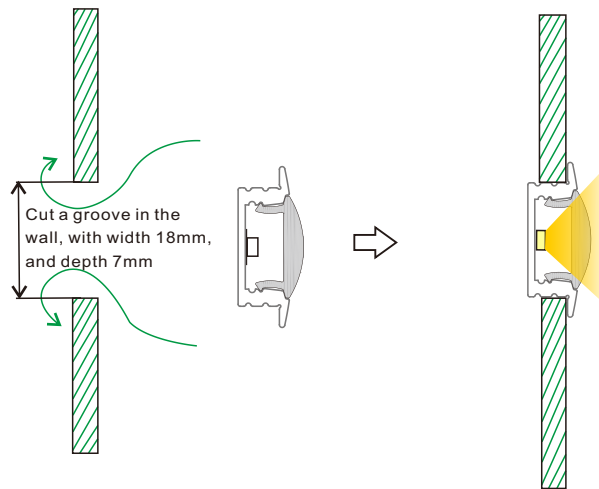

Recessed LED Aluminum Profile-B2507

Customized Color can be ordered

Service Environment and Installation:

LED Aluminum profile 1~3meter

PC Cover

Plastic Endcaps *2(standard)
1 with hole; 1 without hole.