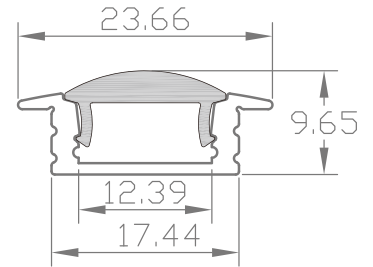

Recessed LED Aluminum Profile-B2507

Customized Color can be ordered

Service Environment and Installation:

LED Aluminum profile 1~3meter

PC Cover

Plastic Endcaps *2(standard)
1 with hole; 1 without hole.