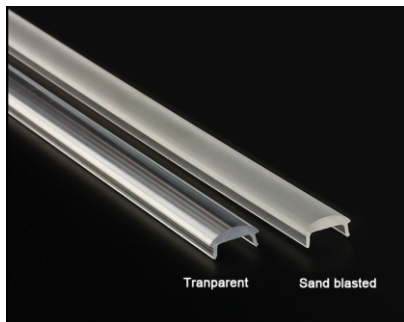

Recessed LED Aluminum Profile-B2507

Customized Color can be ordered

Service Environment and Installation:

LED Aluminum profile 1~3meter

PC Cover

Plastic Endcaps *2(standard)
1 with hole; 1 without hole.