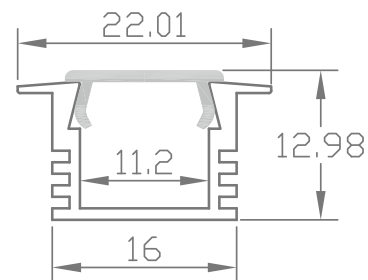

# Recessed LED Aluminum Profile-A2212

Customized Color can be ordered

LED Aluminum profile 1~3meter

Transparent Frosted Milky

Transparent

Frosted

Milky

PC Cover

## Service Environment and Installation:

Plastic Endcaps \*2

1 with hole; 1 without hole.