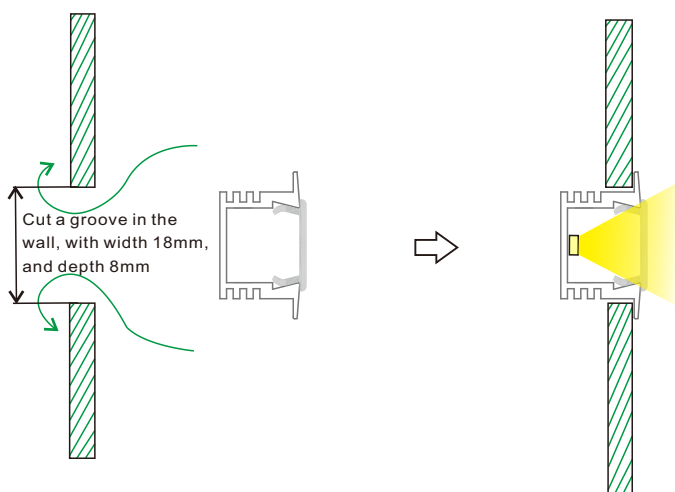

# Recessed LED Aluminum Profile-A2212

Customized Color can be ordered

LED Aluminum profile 1~3meter

Transparent Frosted Milky

Transparent

Frosted

Milky

PC Cover

## Service Environment and Installation:

Plastic Endcaps \*2

1 with hole; 1 without hole.