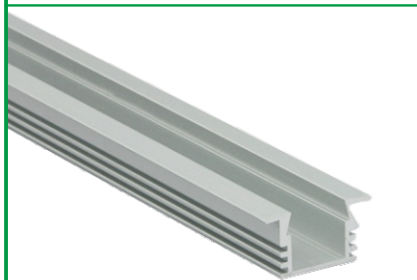

# Recessed LED Aluminum Profile-A2212

Customized Color can be ordered

LED Aluminum profile 1~3meter

Transparent Frosted Milky

Transparent

Frosted

Milky

PC Cover

## Service Environment and Installation:

Plastic Endcaps \*2

1 with hole; 1 without hole.