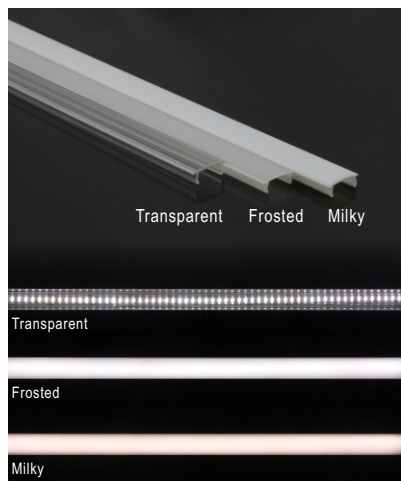

# Recessed LED Aluminum Profile-A2212

Customized Color can be ordered

LED Aluminum profile 1~3meter

Transparent Frosted Milky

Transparent

Frosted

Milky

PC Cover

## Service Environment and Installation:

Plastic Endcaps \*2

1 with hole; 1 without hole.