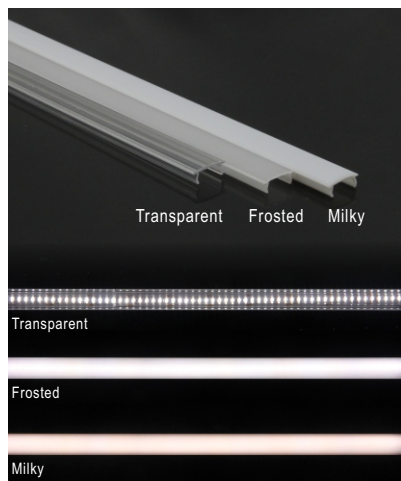

Recessed LED Aluminum Profile-A2507

Customized Color can be ordered

LED Aluminum profile 1~3meter

Transparent Frosted Milky

Transparent

Frosted

Milky

PC Cover

Plastic Endcaps *2(standard)
1 with hole; 1 without hole.

Plastic Endcaps *2(New)
Left+Right, both with hole

Service Environment and Installation: