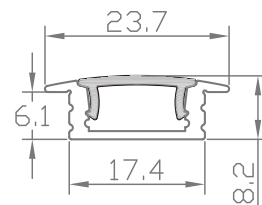

Recessed LED Aluminum Profile-A2507

Customized Color can be ordered

LED Aluminum profile 1~3meter

Transparent Frosted Milky

Transparent

Frosted

Milky

PC Cover

Plastic Endcaps *2(standard)
1 with hole; 1 without hole.

Plastic Endcaps *2(New)
Left+Right, both with hole

Service Environment and Installation: