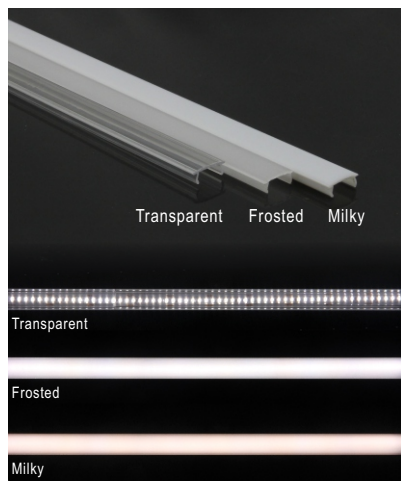

Recessed LED Aluminum Profile-A2206

Customized Color can be ordered

LED Aluminum profile 1~3meter

Transparent Frosted Milky

Transparent

Frosted

Milky

PC Cover

Plastic Endcaps *2

1 with hole; 1 without hole.

Service Environment and Installation: