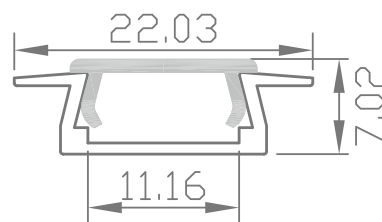

Recessed LED Aluminum Profile-A2206

Customized Color can be ordered

LED Aluminum profile 1~3meter

Transparent Frosted Milky

Transparent

Frosted

Milky

PC Cover

Plastic Endcaps *2

1 with hole; 1 without hole.

Service Environment and Installation: