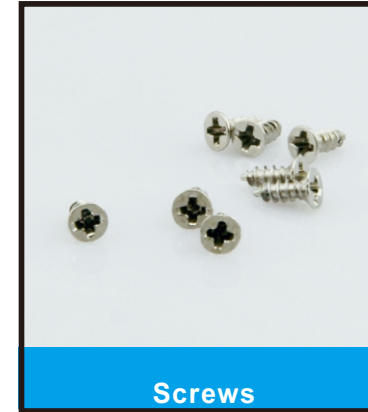

# LED ALUMINUM PROFILE

A9080, B9080, C9080

Match strips	Length	Dimension	PC Cover
5 lines of LED Strip	1 to 2 meters	90x80mm	Frosted

**The profile can be made 3 color :**

**white**

**Anodized aluminum**

**black**

## Accessories:

Aluminum Profile A9080 can be surface mounted on the ceiling or the wall by C9080, or can be suspended by steel ropes. 220VAC LED driver can be put inside of the profile, not outside.

**INSTALLATION Option A**

A9080 is suspended from ceiling with stainless steel cable and fixing componentry

**INSTALLATION Option B**

A9080 is flush mounted to ceiling. Wiring is concealed.

**INSTALLATION Option C**

Profile for interconnection  
10cm long only for connection  
Connect 2 lamps to become 1 big lamp