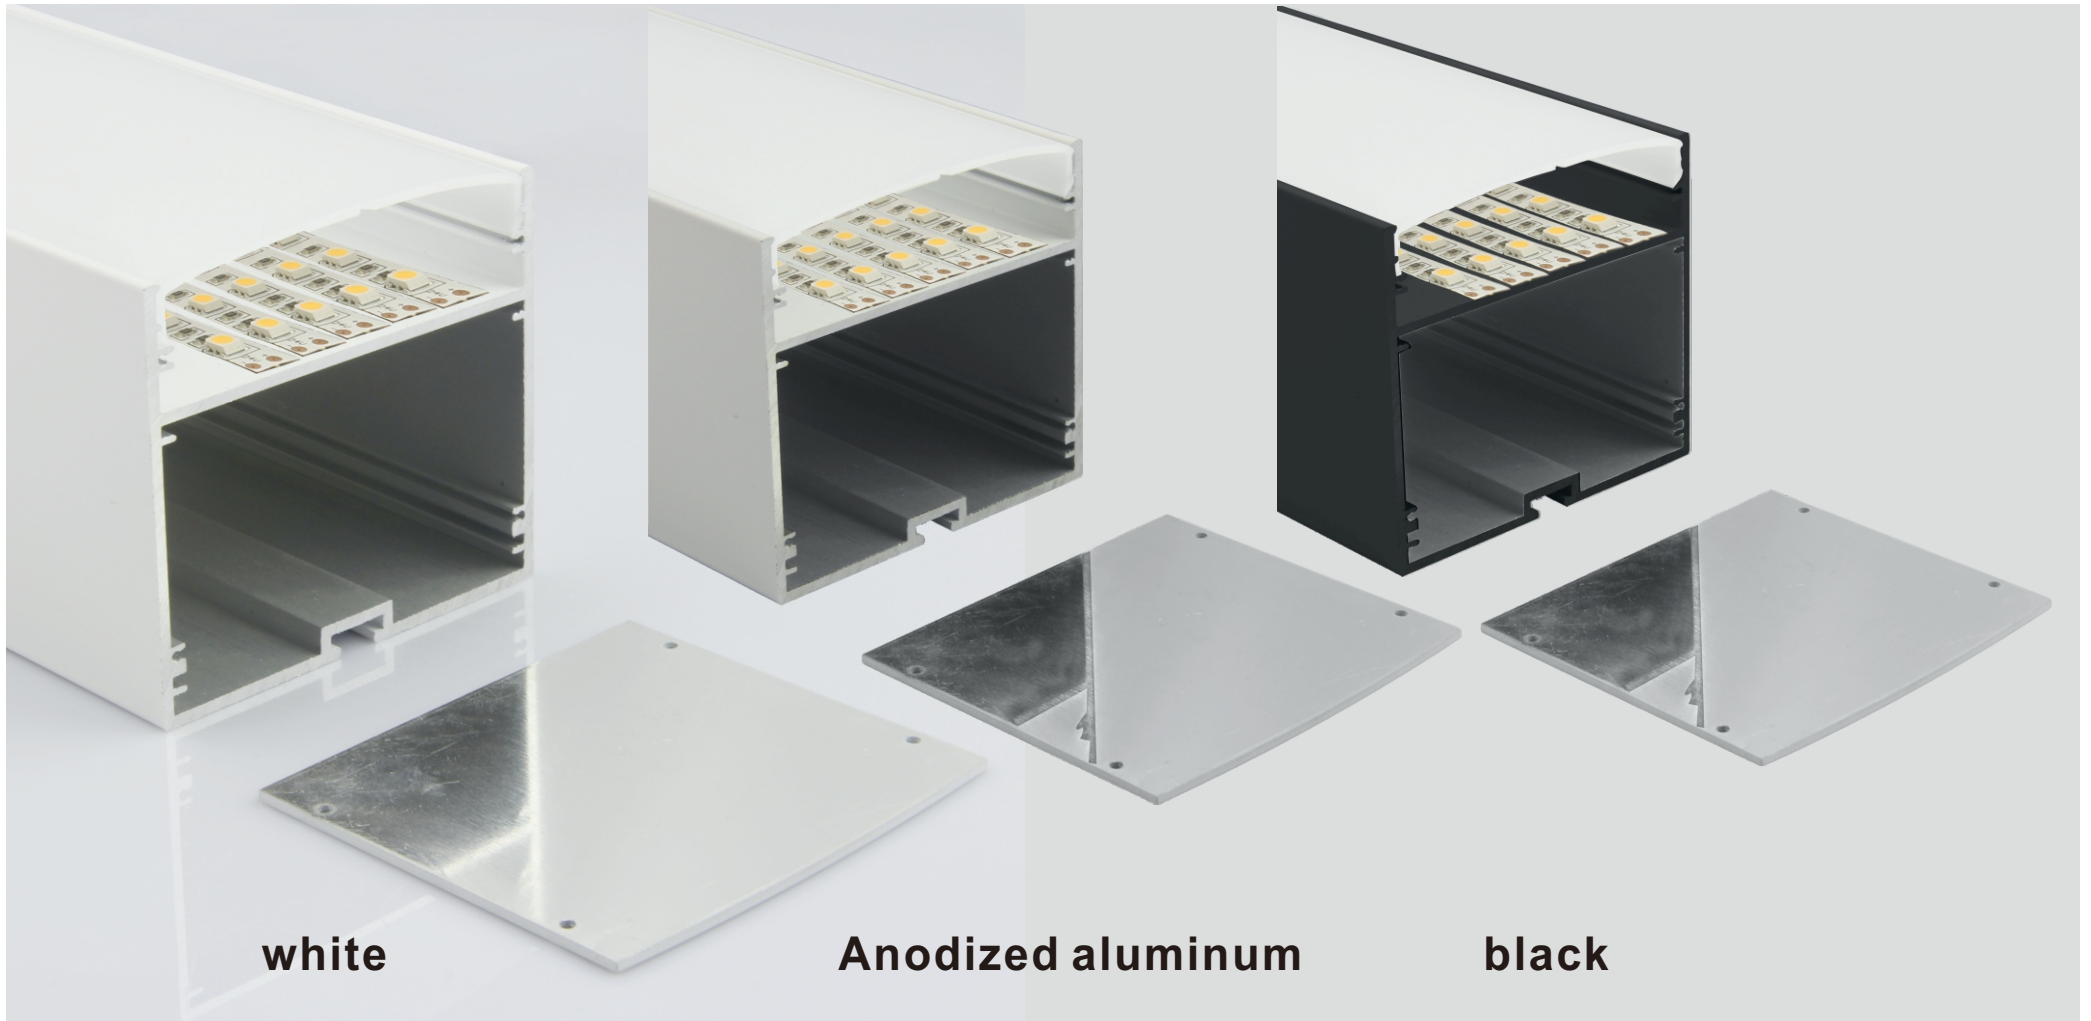

# LED ALUMINUM PROFILE

A9080, B9080, C9080

Match strips	Length	Dimension	PC Cover
5 lines of LED Strip	1 to 2 meters	90x80mm	Frosted

**The profile can be made 3 color :**

**white**

**Anodized aluminum**

**black**

## Accessories:

Aluminum Profile A9080 can be surface mounted on the ceiling or the wall by C9080, or can be suspended by steel ropes. 220VAC LED driver can be put inside of the profile, not outside.

**INSTALLATION Option A**

A9080 is suspended from ceiling with stainless steel cable and fixing componentry

**INSTALLATION Option B**

A9080 is flush mounted to ceiling. Wiring is concealed.

**INSTALLATION Option C**

Profile for interconnection  
10cm long only for connection  
Connect 2 lamps to become 1 big lamp