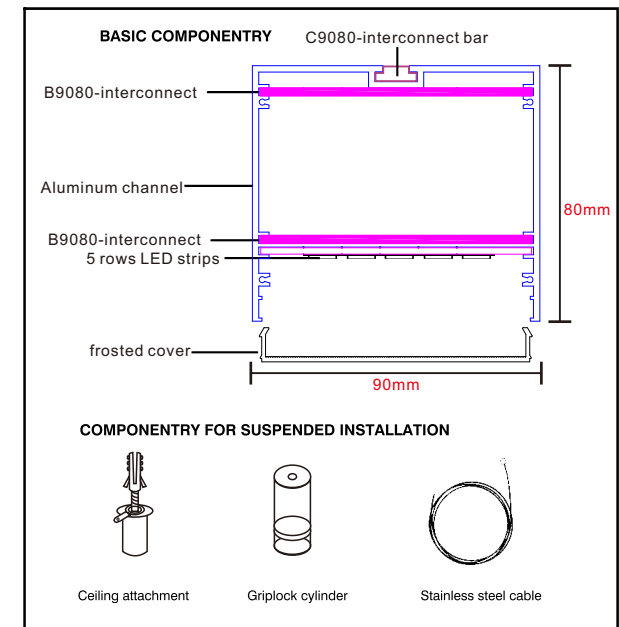

# LED ALUMINUM PROFILE

A9080, B9080, C9080

Match strips	Length	Dimension	PC Cover
5 lines of LED Strip	1 to 2 meters	90x80mm	Frosted

**The profile can be made 3 color :**

**white**

**Anodized aluminum**

**black**

## Accessories:

Aluminum Profile A9080 can be surface mounted on the ceiling or the wall by C9080, or can be suspended by steel ropes. 220VAC LED driver can be put inside of the profile, not outside.

**INSTALLATION Option A**

A9080 is suspended from ceiling with stainless steel cable and fixing componentry

**INSTALLATION Option B**

A9080 is flush mounted to ceiling. Wiring is concealed.

**INSTALLATION Option C**

Profile for interconnection  
10cm long only for connection  
Connect 2 lamps to become 1 big lamp