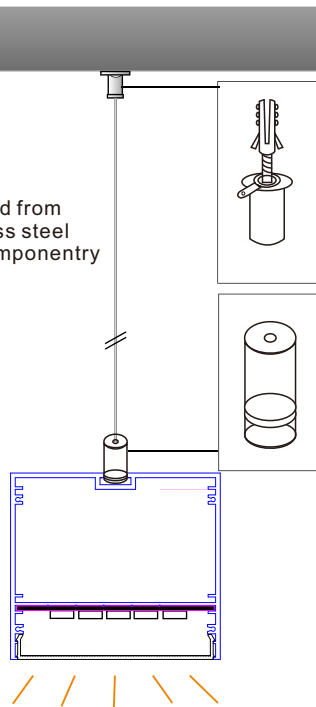

# LED ALUMINUM PROFILE

A9080, B9080, C9080

Match strips	Length	Dimension	PC Cover
5 lines of LED Strip	1 to 2 meters	90x80mm	Frosted

**The profile can be made 3 color :**

**white**

**Anodized aluminum**

**black**

## Accessories:

Aluminum Profile A9080 can be surface mounted on the ceiling or the wall by C9080, or can be suspended by steel ropes. 220VAC LED driver can be put inside of the profile, not outside.

**INSTALLATION Option A**

A9080 is suspended from ceiling with stainless steel cable and fixing componentry

**INSTALLATION Option B**

A9080 is flush mounted to ceiling. Wiring is concealed.

**INSTALLATION Option C**

Profile for interconnection  
10cm long only for connection  
Connect 2 lamps to become 1 big lamp