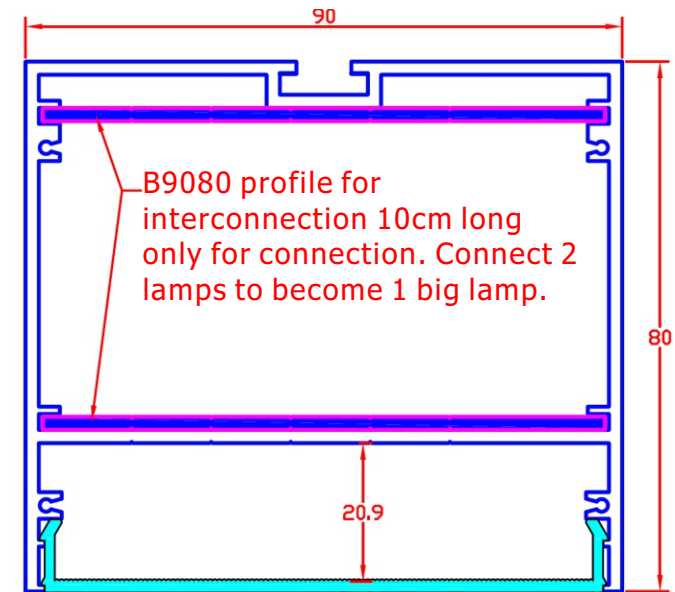

# LED ALUMINUM PROFILE

A9080, B9080, C9080

Match strips	Length	Dimension	PC Cover
5 lines of LED Strip	1 to 2 meters	90x80mm	Frosted

**The profile can be made 3 color :**

**white**

**Anodized aluminum**

**black**

## Accessories:

Aluminum Profile A9080 can be surface mounted on the ceiling or the wall by C9080, or can be suspended by steel ropes. 220VAC LED driver can be put inside of the profile, not outside.

**INSTALLATION Option A**

A9080 is suspended from ceiling with stainless steel cable and fixing componentry

**INSTALLATION Option B**

A9080 is flush mounted to ceiling. Wiring is concealed.

**INSTALLATION Option C**

Profile for interconnection  
10cm long only for connection  
Connect 2 lamps to become 1 big lamp