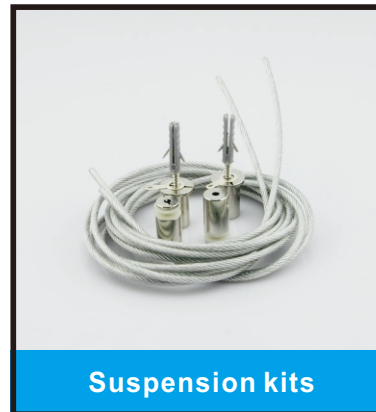

# LED ALUMINUM PROFILE

A9080, B9080, C9080

Match strips	Length	Dimension	PC Cover
5 lines of LED Strip	1 to 2 meters	90x80mm	Frosted

**The profile can be made 3 color :**

**white**

**Anodized aluminum**

**black**

## Accessories:

Aluminum Profile A9080 can be surface mounted on the ceiling or the wall by C9080, or can be suspended by steel ropes. 220VAC LED driver can be put inside of the profile, not outside.

**INSTALLATION Option A**

A9080 is suspended from ceiling with stainless steel cable and fixing componentry

**INSTALLATION Option B**

A9080 is flush mounted to ceiling. Wiring is concealed.

**INSTALLATION Option C**

Profile for interconnection  
10cm long only for connection  
Connect 2 lamps to become 1 big lamp