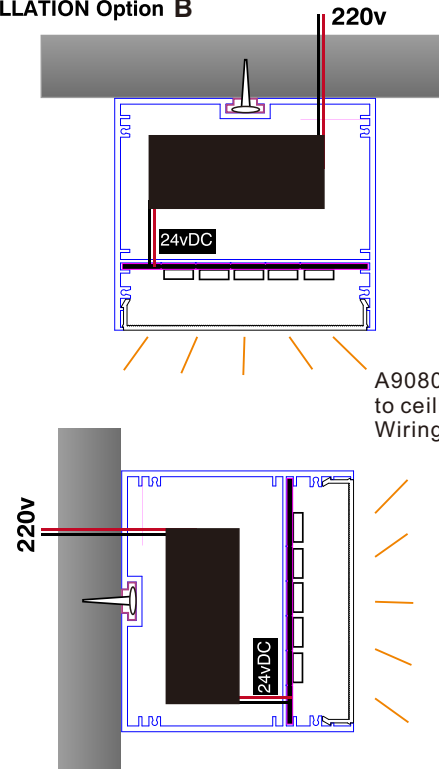

# LED ALUMINUM PROFILE

A9080, B9080, C9080

Match strips	Length	Dimension	PC Cover
5 lines of LED Strip	1 to 2 meters	90x80mm	Frosted

**The profile can be made 3 color :**

**white**

**Anodized aluminum**

**black**

## Accessories:

Aluminum Profile A9080 can be surface mounted on the ceiling or the wall by C9080, or can be suspended by steel ropes. 220VAC LED driver can be put inside of the profile, not outside.

**INSTALLATION Option A**

A9080 is suspended from ceiling with stainless steel cable and fixing componentry

**INSTALLATION Option B**

A9080 is flush mounted to ceiling. Wiring is concealed.

**INSTALLATION Option C**

Profile for interconnection  
10cm long only for connection  
Connect 2 lamps to become 1 big lamp