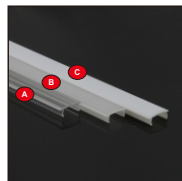

## Features And Standard Accessories

- Internal Width: 13 mm
- Material: Anodized Aluminum Extrusion
- Length: 1~3 meter
- Dimension: 19.71 × 17.21 mm
- Application: Surface
- Customized color can be ordered

LED Aluminum profile  
1~3 Meter

PC COVER  
A: Transparent  
B: Frosted  
C: Mikly

PC cover for LED light  
A: Transparent  
B: Frosted  
C: Mikly

End caps×2  
1 with hold  
1 without hold

Mounting Clip×2  
Metal