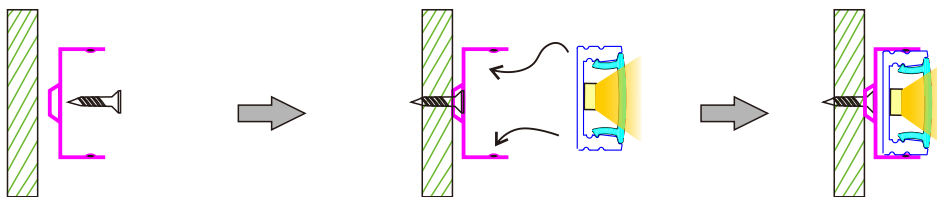

## Features And Standard Accessories

- Internal Width: 13 mm
- Material: Anodized Aluminum Extrusion
- Length: 1~3 meter
- Dimension: 19.71 × 17.21 mm
- Application: Surface
- Customized color can be ordered

LED Aluminum profile  
1~3 Meter

PC COVER  
A: Transparent  
B: Frosted  
C: Mikly

PC cover for LED light  
A: Transparent  
B: Frosted  
C: Mikly

End caps×2  
1 with hold  
1 without hold

Mounting Clip×2  
Metal

## Installation And Service Environment

1: With clip

2: With double-sided tap