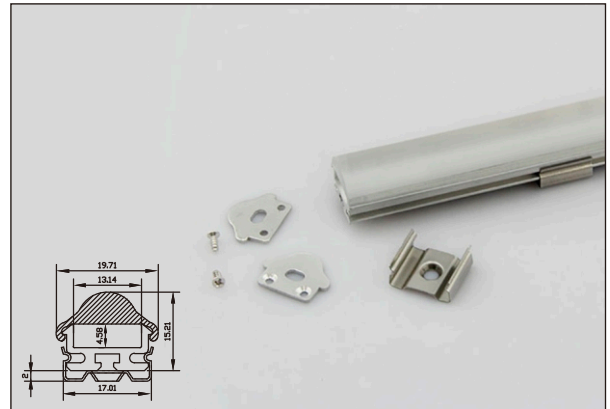

# Surface Mounting LED Aluminum Profile A2015

## Features And Standard Accessories

- Internal Width: 13 mm
- Material: Anodized Aluminum Extrusion
- Length: 1~3 meter
- Dimension: 19.71 × 17.21 mm
- Application: Surface
- Customized color can be ordered

LED Aluminum profile  
1~3 Meter

PC COVER  
A: Transparent  
B: Frosted  
C: Mikly

PC cover for LED light  
A: Transparent  
B: Frosted  
C: Mikly

End caps×2  
1 with hold  
1 without hold

Mounting Clip×2  
Metal