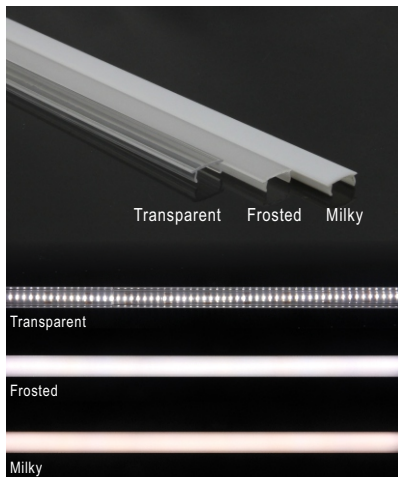

Surface Mounting LED Aluminum Profile-C1506

Customized Color can be ordered

LED Aluminum profile 1~3meter

Transparent Frosted Milky

Transparent

Frosted

Milky

PC Cover

Endcaps *2

1 with hole; 1 without hole.

Mounting clip

Plastic or Metal

Service Environment and Installation:

1, With clip

2, With double-sided tap