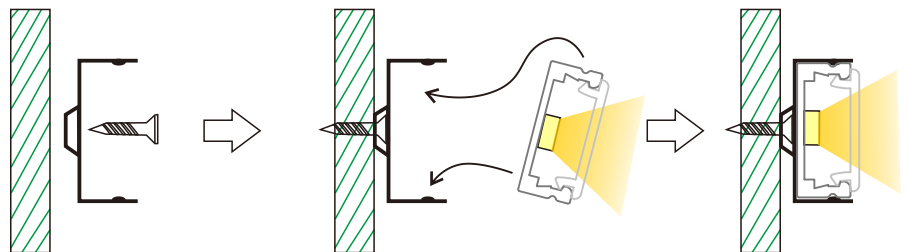

Surface Mounting LED Aluminum Profile-C1506

Customized Color can be ordered

LED Aluminum profile 1~3meter

Transparent Frosted Milky

Transparent

Frosted

Milky

PC Cover

Endcaps *2

1 with hole; 1 without hole.

Mounting clip

Plastic or Metal

Service Environment and Installation:

1, With clip

2, With double-sided tap