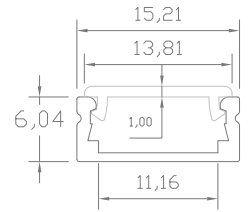

Surface Mounting LED Aluminum Profile-C1506

Customized Color can be ordered

LED Aluminum profile 1~3meter

Transparent Frosted Milky

Transparent

Frosted

Milky

PC Cover

Endcaps *2

1 with hole; 1 without hole.

Mounting clip

Plastic or Metal

Service Environment and Installation:

1, With clip

2, With double-sided tap