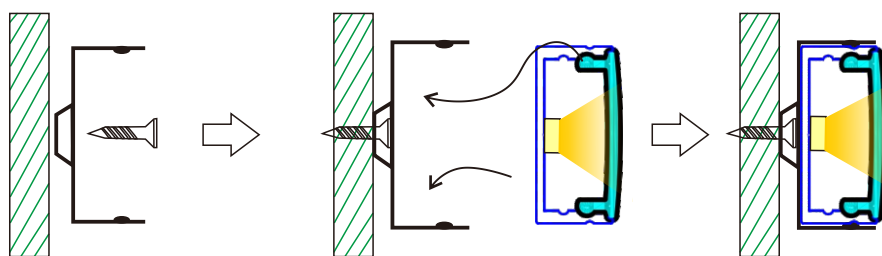

# Surface Mounting LED Aluminum Profile-A2310

Customized Color can be ordered

## Service Environment and Installation:

1, With clip

2, With double-sided tap