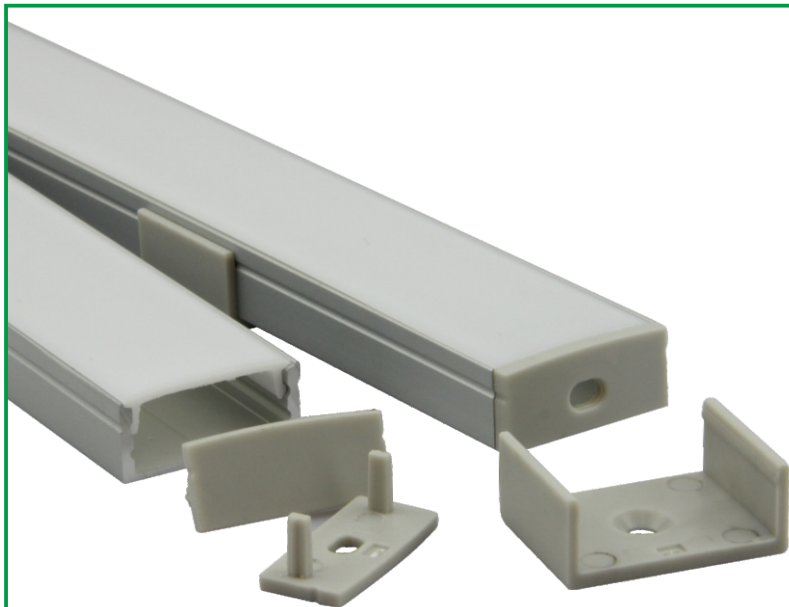

# Surface Mounting LED Aluminum Profile-A2310

Customized Color can be ordered

## Service Environment and Installation:

1, With clip

2, With double-sided tap