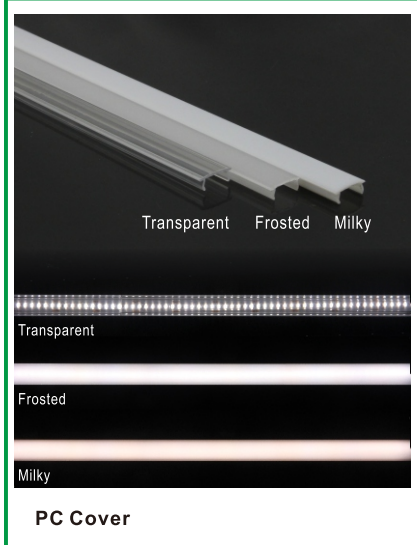

# Surface Mounting LED Aluminum Profile-A2310

Customized Color can be ordered

## Service Environment and Installation:

1, With clip

2, With double-sided tap