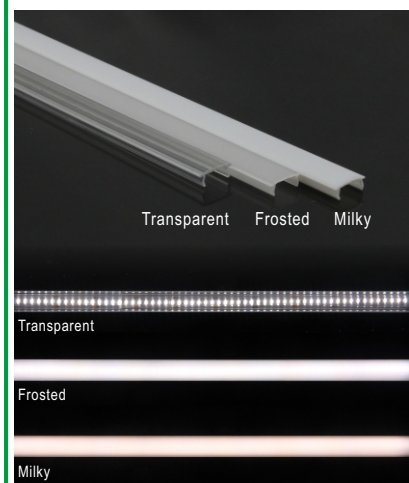

Surface Mounting LED Aluminum Profile-F002

Customized Color can be ordered

PC Cover

Service Environment and Installation:

1, With clip