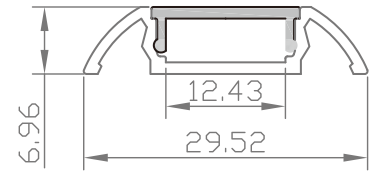

Surface Mounting LED Aluminum Profile-F002

Customized Color can be ordered

PC Cover

Service Environment and Installation:

1, With clip