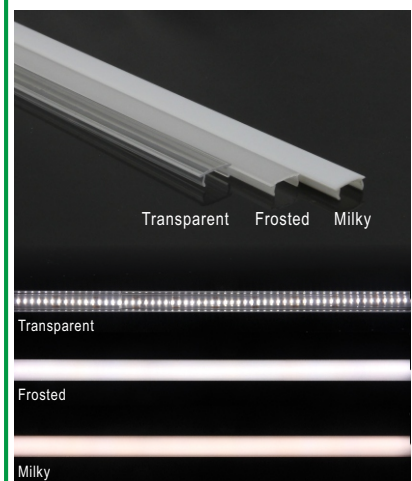

# Surface Mounting LED Aluminum Profile-F001

Customized Color can be ordered

## Service Environment and Installation:

1, With double-sided tap

1, With Bracket end caps

PC Cover

**Endcaps \*2**  
1 with hole; 1 without hole.

**Bracket Endcaps \*2**  
1 with hole; 1 without hole.