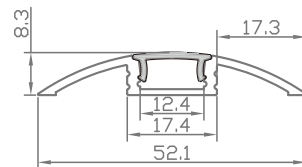

Surface Mounting LED Aluminum Profile-F001

Customized Color can be ordered