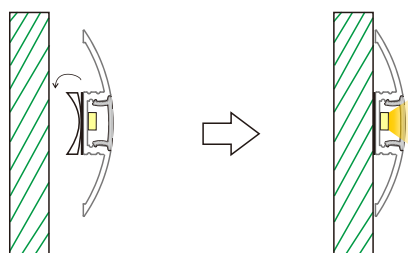

# Surface Mounting LED Aluminum Profile-F001

Customized Color can be ordered

## Service Environment and Installation:

1, With double-sided tap

1, With Bracket end caps

PC Cover

**Endcaps \*2**  
1 with hole; 1 without hole.

**Bracket Endcaps \*2**  
1 with hole; 1 without hole.