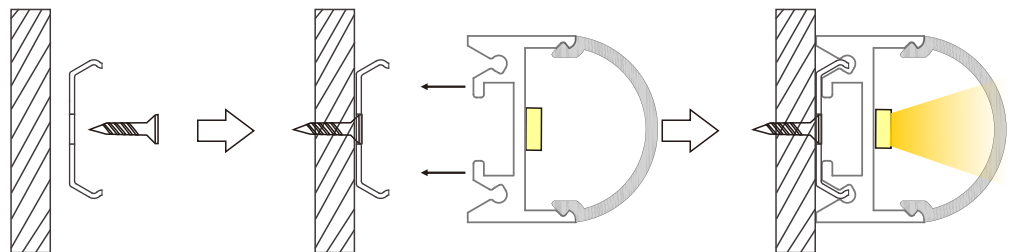

# Surface Mounting LED Aluminum Profile-D003B

Customized Color can be ordered

## Service Environment and Installation:

1, With clip

2, for steel ropes