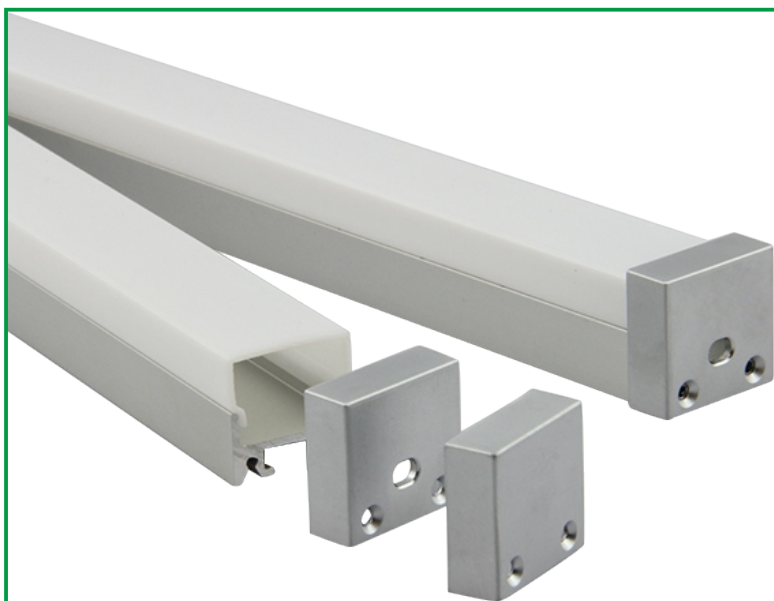

Surface Mounting LED Aluminum Profile-D003C

Customized Color can be ordered

Service Environment and Installation:

1, With clip

2, for steel ropes