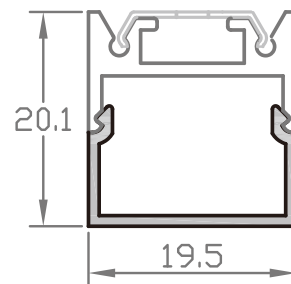

Surface Mounting LED Aluminum Profile-D003C

Customized Color can be ordered

Service Environment and Installation:

1, With clip

2, for steel ropes