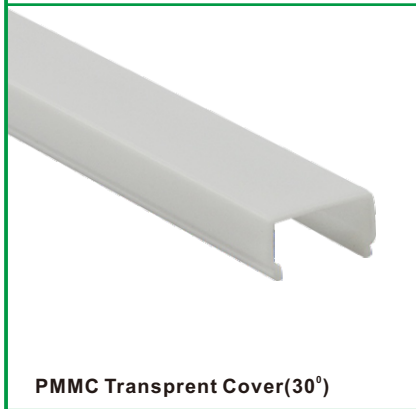

Surface Mounting LED Aluminum Profile-D003C

Customized Color can be ordered

Service Environment and Installation:

1, With clip

2, for steel ropes