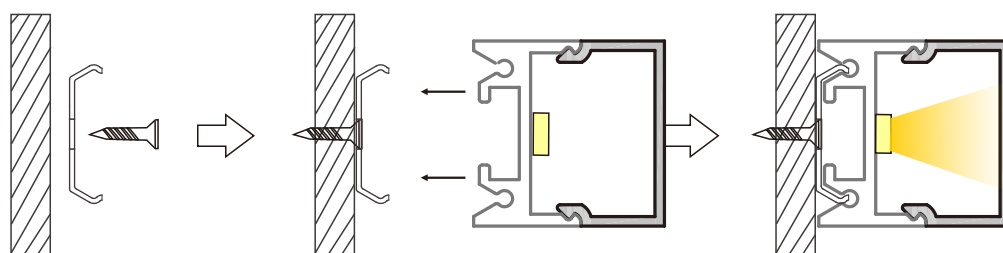

Surface Mounting LED Aluminum Profile-D003C

Customized Color can be ordered

Service Environment and Installation:

1, With clip

2, for steel ropes