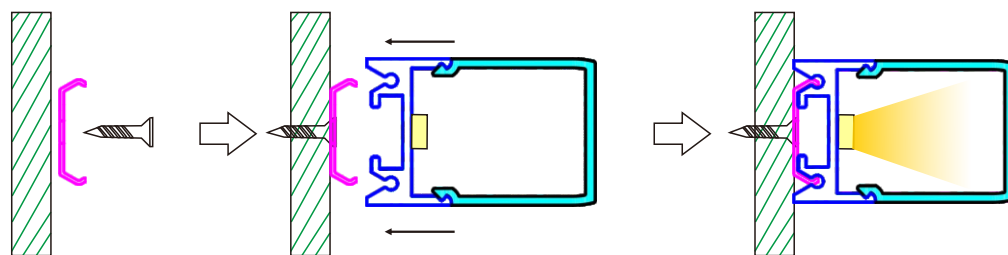

Surface Mounting LED Aluminum Profile-D003D

Customized Color can be ordered

LED Aluminum profile 1~3meter

Transparent Frosted Milky

PC Cover

Endcaps *2
1 with hole; 1 without hole.

Mounting clip *2
Metal

Handing Rope

Service Environment and Installation:

1, With clip

2, for steel ropes