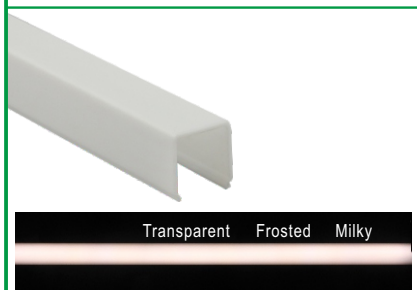

Surface Mounting LED Aluminum Profile-D003D

Customized Color can be ordered

LED Aluminum profile 1~3meter

Transparent Frosted Milky

PC Cover

Endcaps *2
1 with hole; 1 without hole.

Mounting clip *2
Metal

Handing Rope