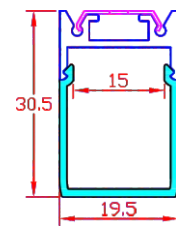

Surface Mounting LED Aluminum Profile-D003D

Customized Color can be ordered

LED Aluminum profile 1~3meter

Transparent Frosted Milky

PC Cover

Endcaps *2
1 with hole; 1 without hole.

Mounting clip *2
Metal

Handing Rope