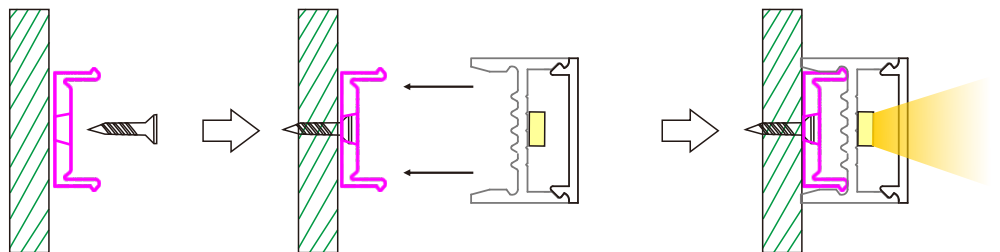

Surface Mounting LED Aluminum Profile-D004

Customized Color can be ordered

LED Aluminum profile 1~3meter

Service Environment and Installation:

1, With clip

2, for steel ropes

Milky

PC Cover

Plastic(Standard)
Mounting clip *2