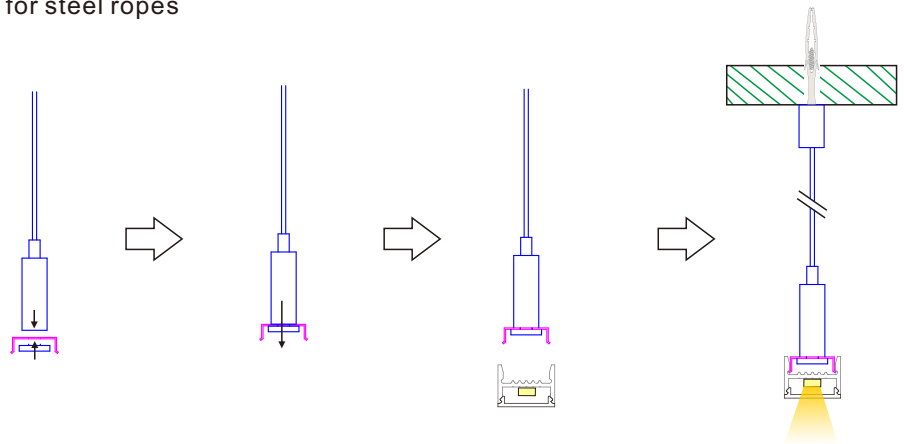

Surface Mounting LED Aluminum Profile-D004

Customized Color can be ordered

LED Aluminum profile 1~3meter

Service Environment and Installation:

1, With clip

2, for steel ropes

Milky

PC Cover

Plastic(Standard)
Mounting clip *2