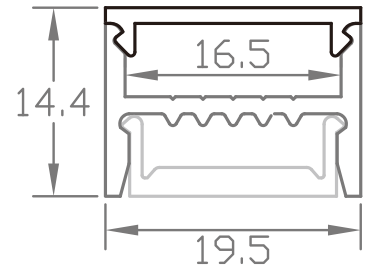

Surface Mounting LED Aluminum Profile-D004

Customized Color can be ordered

LED Aluminum profile 1~3meter

Service Environment and Installation:

1, With clip

2, for steel ropes

Milky

PC Cover