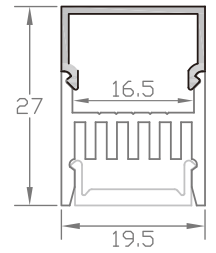

Surface Mounting LED Aluminum Profile-D006

Customized Color can be ordered

PC Cover

Endcaps *2
1 with hole; 1 without hole.

Plastic(Standard)
Mounting clip *2

Metal(Optional)
Mounting clip *2

Service Environment and Installation: