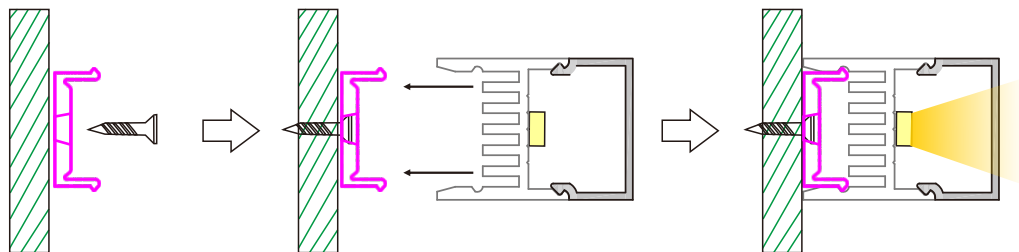

Surface Mounting LED Aluminum Profile-D006

Customized Color can be ordered

PC Cover

Endcaps *2
1 with hole; 1 without hole.

Plastic(Standard)
Mounting clip *2

Metal(Optional)
Mounting clip *2

Service Environment and Installation:

1, With clip

2, for steel ropes