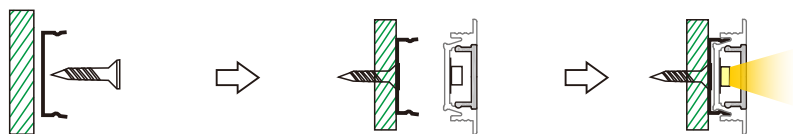

Recessed LED Aluminum Profile-B2407

Customized Color can be ordered

Service Environment and Installation:

1, surface mounting(with mounting clip)

2, Recessed mounting

PC Cover

Metal mounting clip*2

Plastic Endcaps *2

1 with hole; 1 without hole.