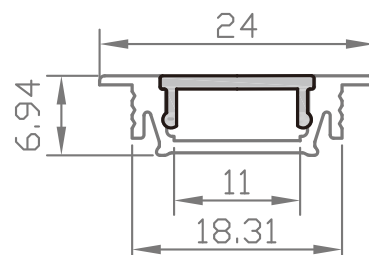

Recessed LED Aluminum Profile-B2407

Customized Color can be ordered

Service Environment and Installation:

1, surface mounting(with mounting clip)

2, Recessed mounting

PC Cover

Metal mounting clip*2

Plastic Endcaps *2

1 with hole; 1 without hole.