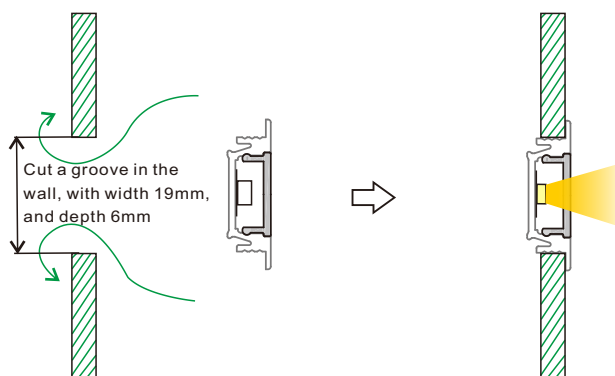

Recessed LED Aluminum Profile-B2407

Customized Color can be ordered

Service Environment and Installation:

1, surface mounting(with mounting clip)

2, Recessed mounting

PC Cover

Metal mounting clip*2

Plastic Endcaps *2

1 with hole; 1 without hole.