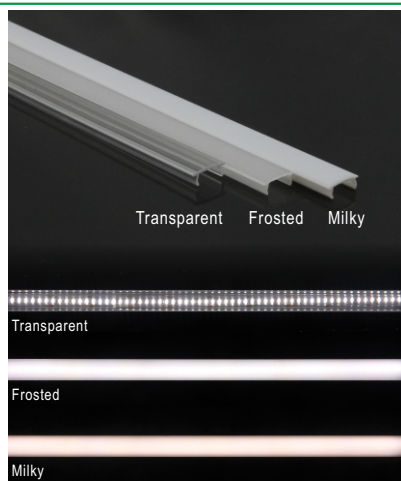

Recessed LED Aluminum Profile-B2407

Customized Color can be ordered

Service Environment and Installation:

1, surface mounting(with mounting clip)

2, Recessed mounting

PC Cover

Metal mounting clip*2

Plastic Endcaps *2

1 with hole; 1 without hole.