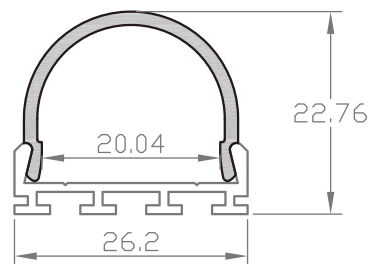

Surface Mounting LED Aluminum Profile-A2623

Customized Color can be ordered

LED Aluminum profile 1~3meter

Service Environment and Installation:

1, With screws

Milky PC Cover

Endcaps *2

1 with hole; 1 without hole.