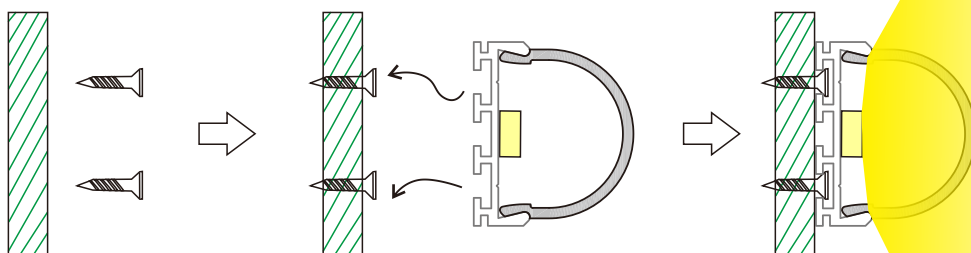

Surface Mounting LED Aluminum Profile-A2623

Customized Color can be ordered

LED Aluminum profile 1~3meter

Service Environment and Installation:

1, With screws

Milky PC Cover

Endcaps *2

1 with hole; 1 without hole.