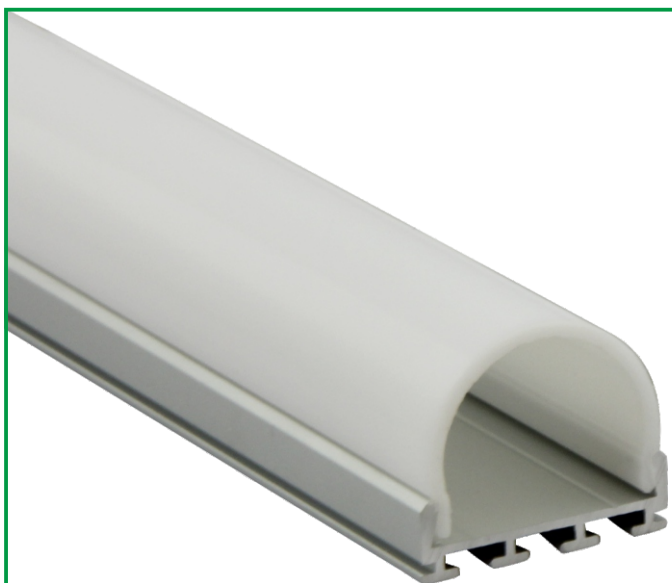

Surface Mounting LED Aluminum Profile-A2623

Customized Color can be ordered

LED Aluminum profile 1~3meter

Service Environment and Installation:

1, With screws

Milky PC Cover

Endcaps *2

1 with hole; 1 without hole.