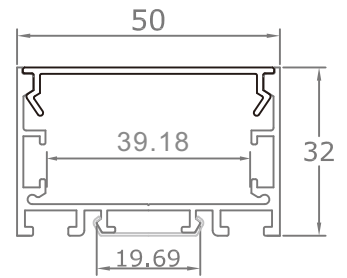

LED Aluminum Profile-C5032

Customized Color can be ordered

LED Aluminum profile 1~2meter

Frosted PC Cover

Service Environment and Installation:

1, With clip(Standard)

2, With Steel Rope

Slide the suspension kits bottom joiner into the mounting clip and rotate the joiner until locked into place

Fix the top joiner to the ceiling. Adjust the cable length to suit

End caps

Metal mounting clip(standard)

Steel rope * 1set