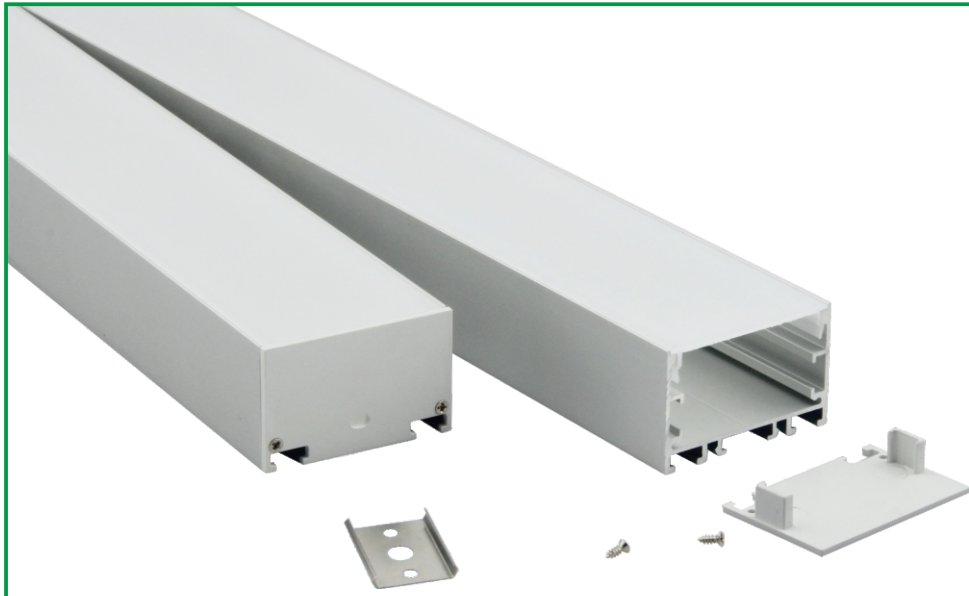

LED Aluminum Profile-C5032

Customized Color can be ordered

LED Aluminum profile 1~2meter

Frosted PC Cover

Service Environment and Installation:

1, With clip(Standard)

2, With Steel Rope

Slide the suspension kits bottom joiner into the mounting clip and rotate the joiner until locked into place

Fix the top joiner to the ceiling. Adjust the cable length to suit

End caps

Metal mounting clip(standard)

Steel rope * 1set