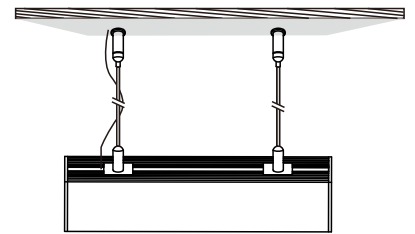

LED Aluminum Profile-C5032

Customized Color can be ordered

LED Aluminum profile 1~2meter

Frosted PC Cover

Service Environment and Installation:

1, With clip(Standard)

2, With Steel Rope

Slide the suspension kits bottom joiner into the mounting clip and rotate the joiner until locked into place

Fix the top joiner to the ceiling. Adjust the cable length to suit

End caps

Metal mounting clip(standard)

Steel rope * 1set