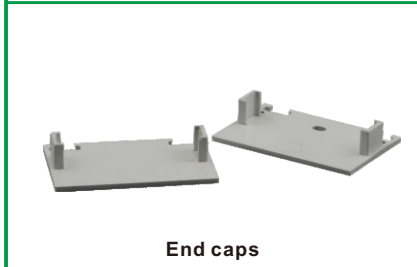

LED Aluminum Profile-C5032

Customized Color can be ordered

LED Aluminum profile 1~2meter

Frosted PC Cover

Service Environment and Installation:

1, With clip(Standard)

2, With Steel Rope

Slide the suspension kits bottom joiner into the mounting clip and rotate the joiner until locked into place

Fix the top joiner to the ceiling. Adjust the cable length to suit

End caps

Metal mounting clip(standard)

Steel rope * 1set