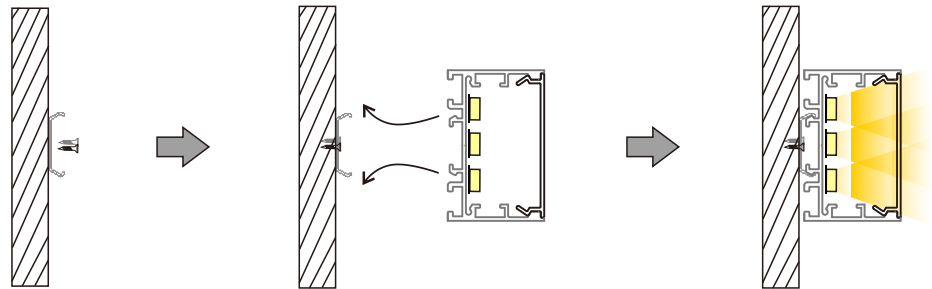

LED Aluminum Profile-C5032

Customized Color can be ordered

LED Aluminum profile 1~2meter

Frosted PC Cover

Service Environment and Installation:

1, With clip(Standard)

2, With Steel Rope

Slide the suspension kits bottom joiner into the mounting clip and rotate the joiner until locked into place

Fix the top joiner to the ceiling. Adjust the cable length to suit

End caps

Metal mounting clip(standard)

Steel rope * 1set