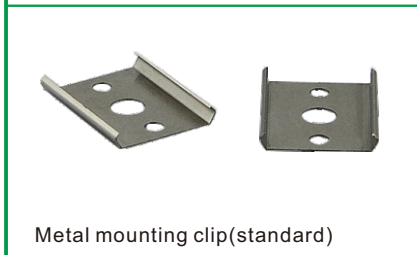

LED Aluminum Profile-C5032

Customized Color can be ordered

LED Aluminum profile 1~2meter

Frosted PC Cover

Service Environment and Installation:

1, With clip(Standard)

2, With Steel Rope

Slide the suspension kits bottom joiner into the mounting clip and rotate the joiner until locked into place

Fix the top joiner to the ceiling. Adjust the cable length to suit

End caps

Metal mounting clip(standard)

Steel rope * 1set